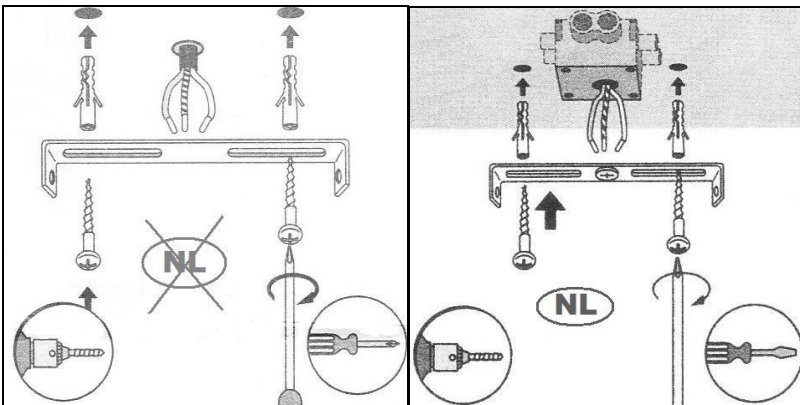

Line drawing of the item (with outline dimensions)

Item number:
23155/30/31

Installation drawing (the same as it in its instruction manual)

Technical details

materials used:	aluminum
color:	Matt white
dimmable and how is the fixture dimmable:	Yes, traic dimmable
size:	Height: 105mm Length: 1185mm Width: 200mm Net Weight: 0.72
power requirements:	230-240V
bulb type and maximum Wattage:	Samsung LED 30W
number of bulbs:	1
IP degree:	IP20