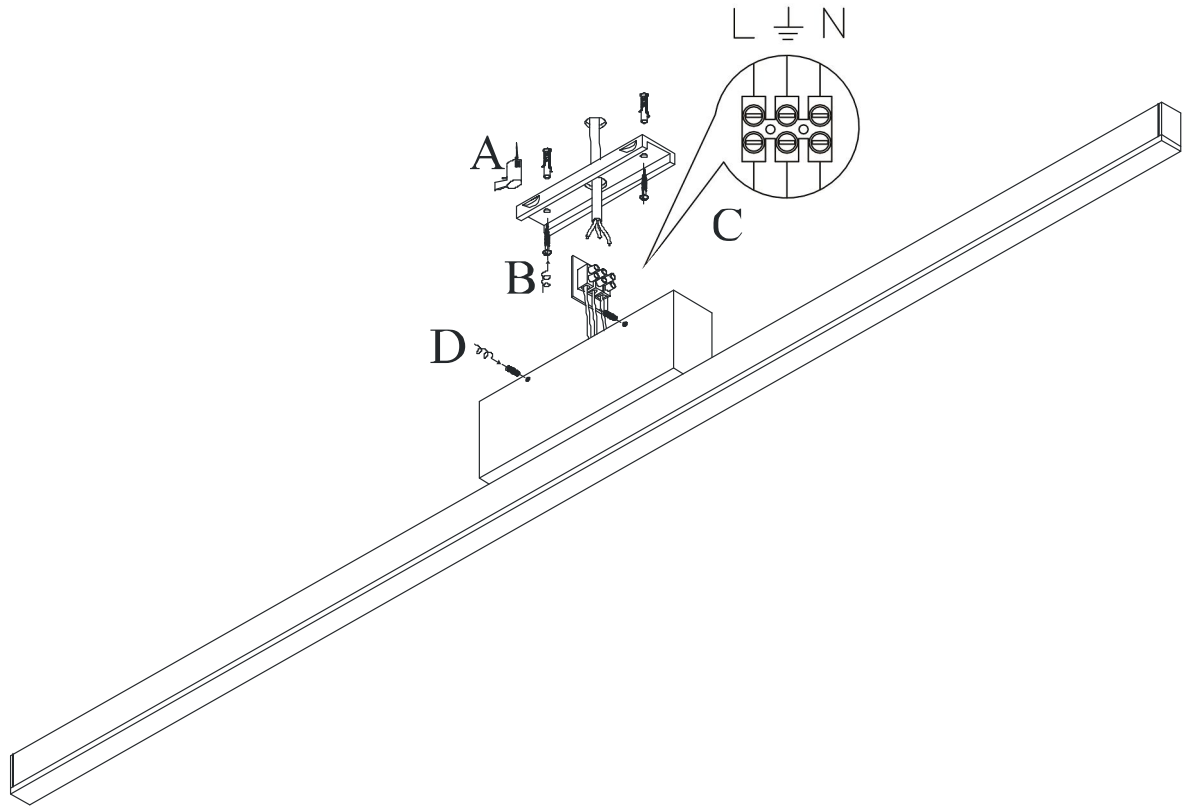

Line drawing of the item (with outline dimensions)

Item number:
23155/30/31

Installation drawing (the same as it in its instruction manual)

Technical details

materials used:	aluminum
color:	Matt white
dimmable and how is the fixture dimmable:	Yes, traic dimmable
size:	Height: 105mm Length: 1185mm Width: 200mm Net Weight: 0.72
power requirements:	230-240V
bulb type and maximum Wattage:	Samsung LED 30W
number of bulbs:	1
IP degree:	IP20