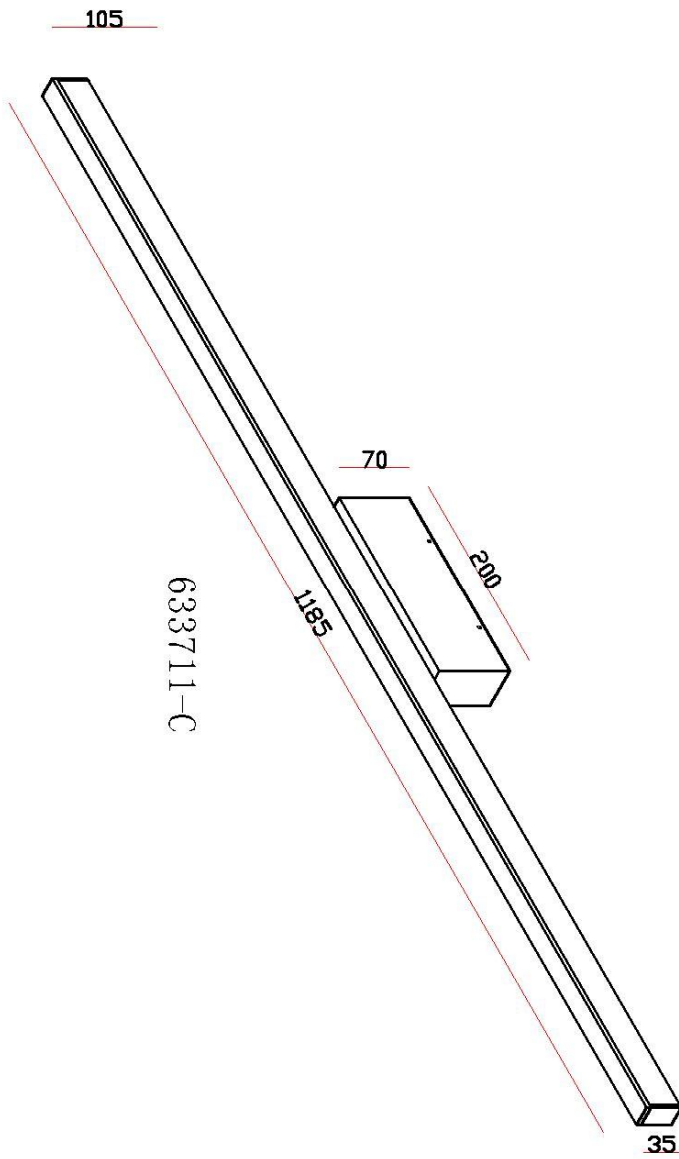

Line drawing of the item (with outline dimensions)

Item number:
23155/30/31

Installation drawing (the same as it in its instruction manual)

Technical details

materials used:	aluminum
color:	Matt white
dimmable and how is the fixture dimmable:	Yes, traic dimmable
size:	Height: 105mm Length: 1185mm Width: 200mm Net Weight: 0.72
power requirements:	230-240V
bulb type and maximum Wattage:	Samsung LED 30W
number of bulbs:	1
IP degree:	IP20