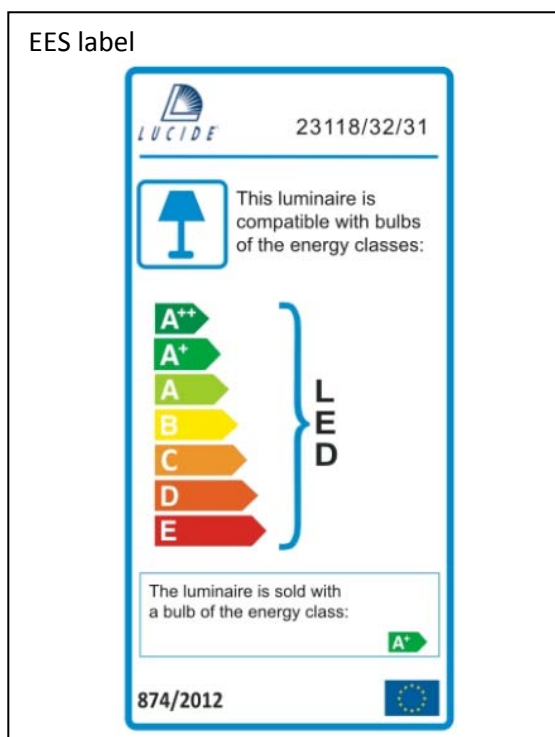

Garantiebestimmungen:

Lucide NV garantiert für einen Zeitraum von 2 Jahren ab Kaufdatum und Kauf durch den Endkunden, dass das gelieferte Produkt frei von Material- und Herstellungsfehlern ist, sofern das Produkt gemäß der Bedienungsanleitung installiert und gewartet wird.
Von der Garantie ausgenommen: 1. Gebrochene Glasteile der Fassung werden nur innerhalb von 14 Tagen ab Kauf durch den Endkunden ersetzt. 2. Normaler Verschleiß, Verfärbungen aufgrund des normalen Gebrauchs. 3. Beschädigungen aufgrund externer Ursachen wie Feuer, Wasser, unsachgemäße Nutzung/ Installation oder Wartung des Produkts.
Kunden müssen das defekte Produkt/Teil und den Originalkaufbeleg einsenden, um Garantieansprüche geltend zu machen.

Other languages of the manual and further explanations can be found on our website.