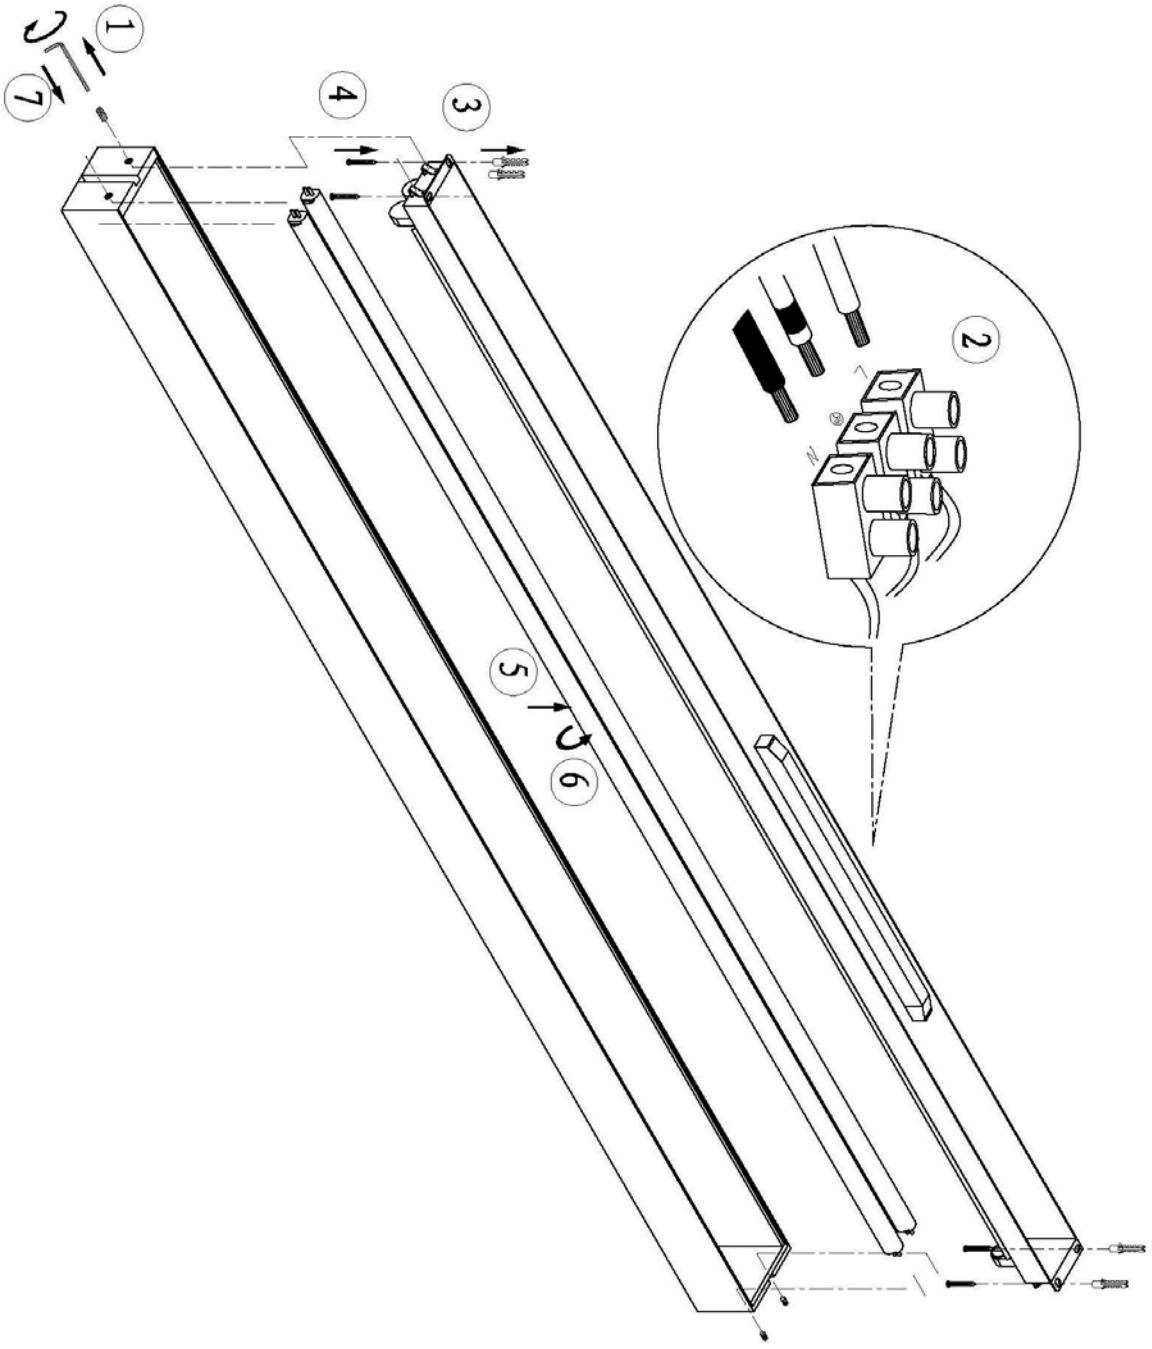

Item number: 23118/32/31

Technical details

Materials used:	Aluminum
Color:	White
Dimmable and how is fixture dimmable	No
Size:	Height: 54mm
	Length: 1230mm
	Width: 66mm
	Net weight: 3.03kg
Power requirements:	220-240V~50Hz
Bulb type and maximum wattage:	T5 LED / 16W
Number of bulbs:	2
IP degree:	IP20