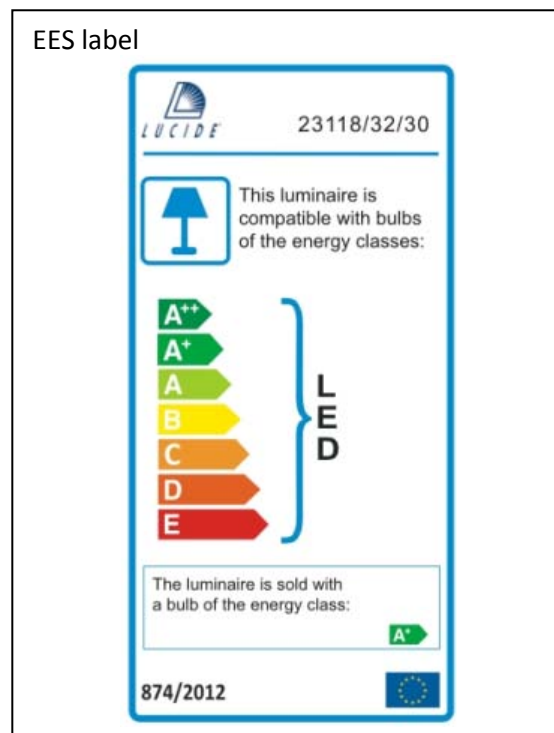

Exclusions pour la garantie : 1. Les pièces de verre cassées sur l'appareil ne seront remplacées que 14 jours à compter de l'achat par l'utilisateur final. 2. L'usure normale, la décoloration résultant d'une utilisation normale. 3. Les dégâts causés par des facteurs externes comme le feu, l'eau, une utilisation / installation ou maintenance incorrecte du produit.

Pour les réclamations de de garantie, le client doit remettre les appareils / pièces défectueuses et le ticket d'achat original.

Garantiebestimmungen:

Lucide NV garantiert für einen Zeitraum von 2 Jahren ab Kaufdatum und Kauf durch den Endkunden, dass das gelieferte Produkt frei von Material- und Herstellungsfehlern ist, sofern das Produkt gemäß der Bedienungsanleitung installiert und gewartet wird.

Von der Garantie ausgenommen: 1. Gebrochene Glasteile der Fassung werden nur innerhalb von 14 Tagen ab Kauf durch den Endkunden ersetzt. 2. Normaler Verschleiß, Verfärbungen aufgrund des normalen Gebrauchs. 3. Beschädigungen aufgrund externer Ursachen wie Feuer, Wasser, unsachgemäße Nutzung/ Installation oder Wartung des Produkts.

Kunden müssen das defekte Produkt/Teil und den Originalkaufbeleg einsenden, um Garantieansprüche geltend zu machen.

Other languages of the manual and further explanations can be found on our website.