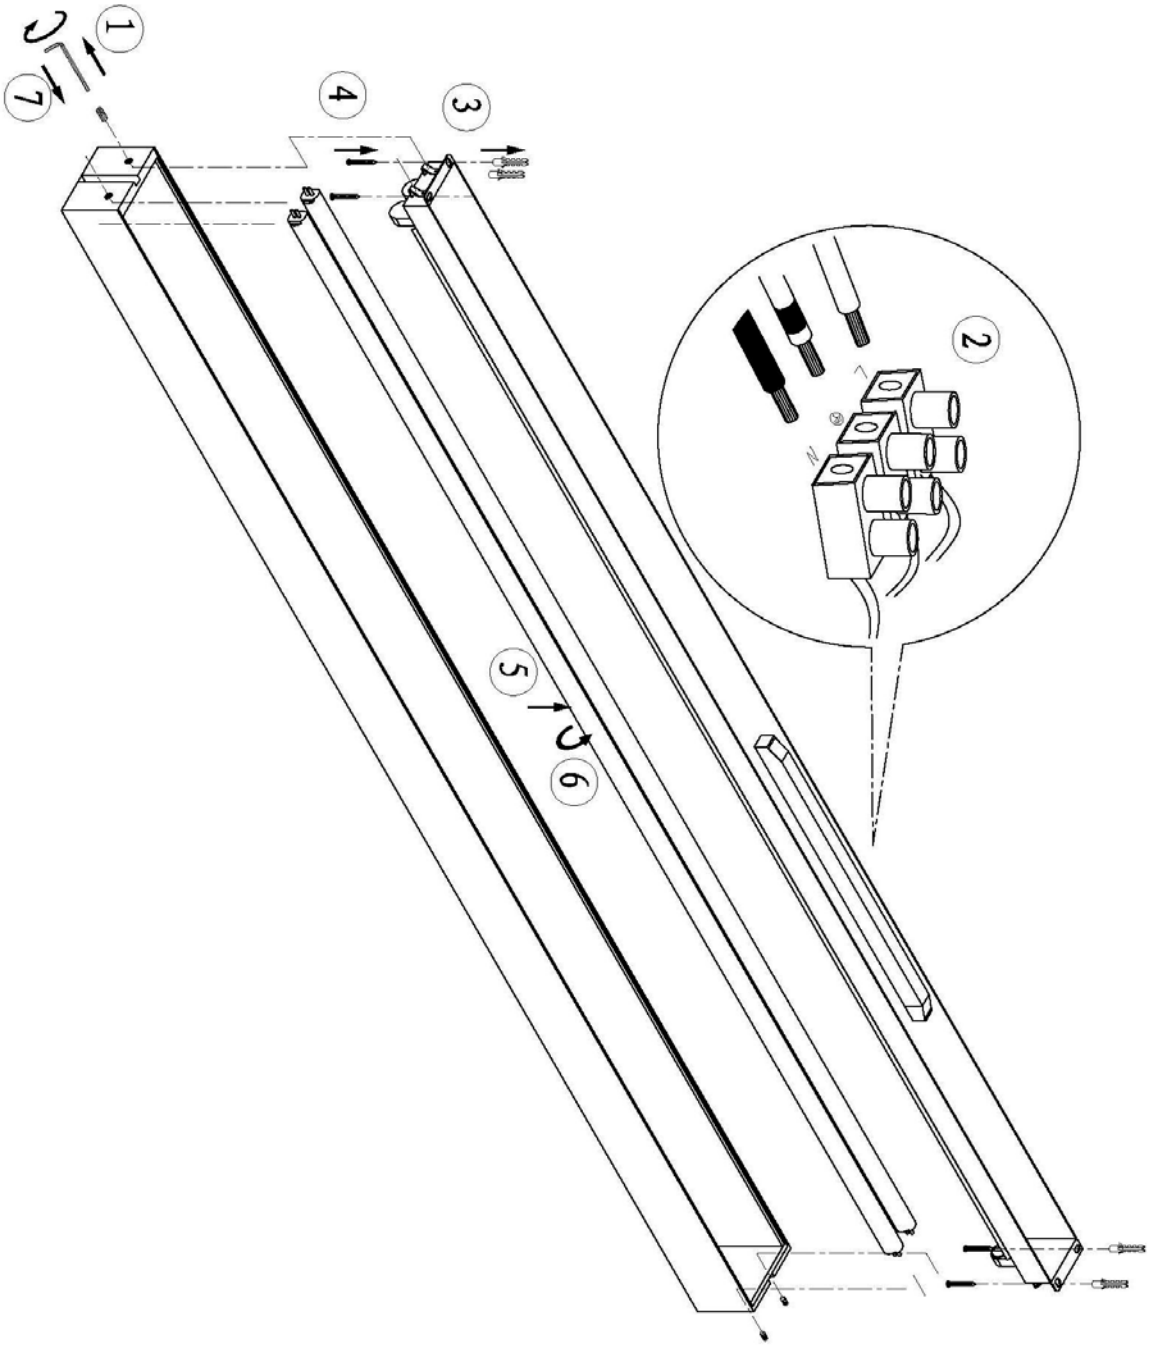

Item number: 23118/32/30

Technical details

Materials used:	Aluminum
Color:	Black
Dimmable and how is fixture dimmable	No
Size:	Height: 54mm
	Length: 1230mm
	Width: 66mm
	Net weight: 3.03kg
Power requirements:	220-240V~50Hz
Bulb type and maximum wattage:	T5 LED / 16W
Number of bulbs:	2
IP degree:	IP20