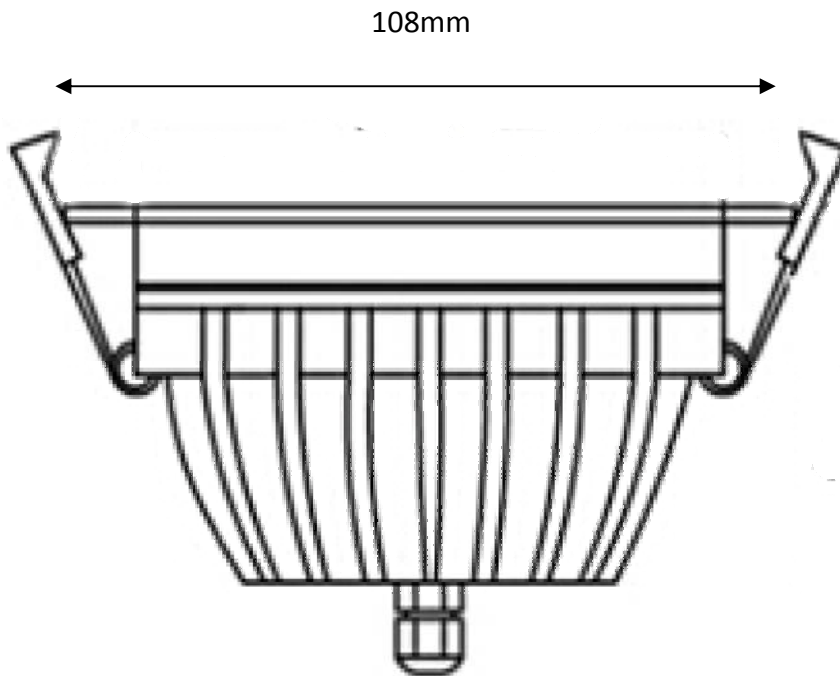

Line drawing of the item

Item number: 22957-12-12

Installation drawing

Technical details

materials used:	aluminium	
color:	Satin chrome	
dimmable and how is the fixture dimmable:		
size:	Height:	50mm
	Length:	108mm
	Width:	
	Net Weight:	350g
power requirements:	100-240V~50Hz	
bulb type and maximum Wattage:	12W LED	
number of bulbs:	36PCS SMD	
IP degree:	IP44	