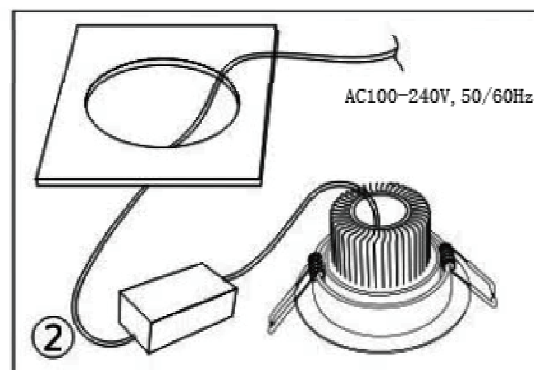

Line drawing of the item

Item number: 22957-12-12

Installation drawing

Technical details

materials used:	aluminium	
color:	Satin chrome	
dimmable and how is the fixture dimmable:		
size:	Height:	50mm
	Length:	108mm
	Width:	
	Net Weight:	350g
power requirements:	100-240V~50Hz	
bulb type and maximum Wattage:	12W LED	
number of bulbs:	36PCS SMD	
IP degree:	IP44	