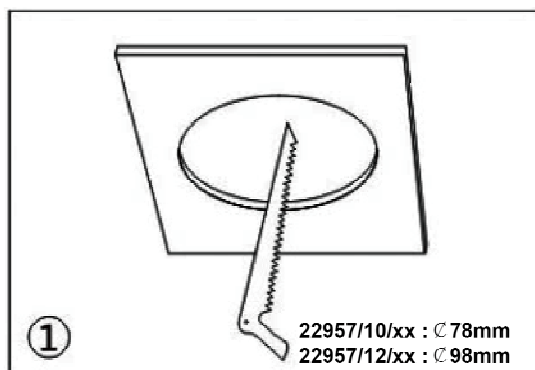

Line drawing of the item

Item number: 22957-12-12

Installation drawing

Technical details

materials used:	aluminium	
color:	Satin chrome	
dimmable and how is the fixture dimmable:		
size:	Height:	50mm
	Length:	108mm
	Width:	
	Net Weight:	350g
power requirements:	100-240V~50Hz	
bulb type and maximum Wattage:	12W LED	
number of bulbs:	36PCS SMD	
IP degree:	IP44	