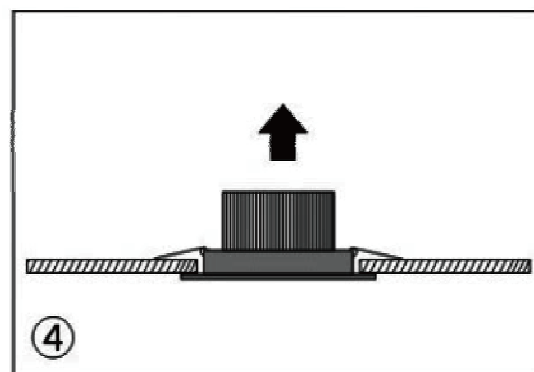

Line drawing of the item

Item number: 22957-12-12

Installation drawing

Technical details

materials used:	aluminium	
color:	Satin chrome	
dimmable and how is the fixture dimmable:		
size:	Height:	50mm
	Length:	108mm
	Width:	
	Net Weight:	350g
power requirements:	100-240V~50Hz	
bulb type and maximum Wattage:	12W LED	
number of bulbs:	36PCS SMD	
IP degree:	IP44	