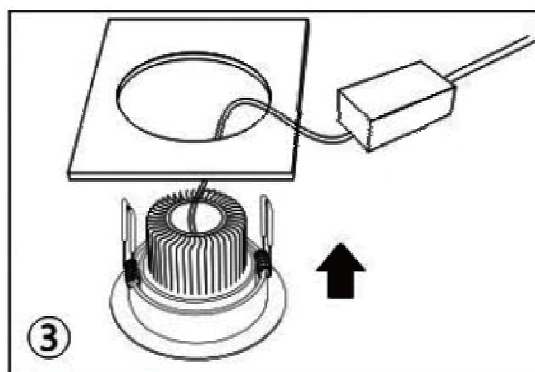

Line drawing of the item

Item number: 22957-12-12

Installation drawing

Technical details

materials used:	aluminium	
color:	Satin chrome	
dimmable and how is the fixture dimmable:		
size:	Height:	50mm
	Length:	108mm
	Width:	
	Net Weight:	350g
power requirements:	100-240V~50Hz	
bulb type and maximum Wattage:	12W LED	
number of bulbs:	36PCS SMD	
IP degree:	IP44	