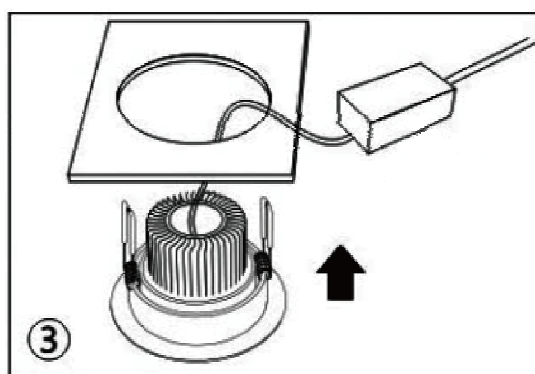

Line drawing of the item

Item number: 22957-10-12

Installation drawing

Technical details

materials used:	aluminium	
color:	Satin chrome	
dimmable and how is the fixture dimmable:		
size:	Height:	45mm
	Length:	90mm
	Width:	
	Net Weight:	300 g
power requirements:	100-240V~50Hz	
bulb type and maximum Wattage:	10W LED	
number of bulbs:	30PCS SMD	
IP degree:	IP44	