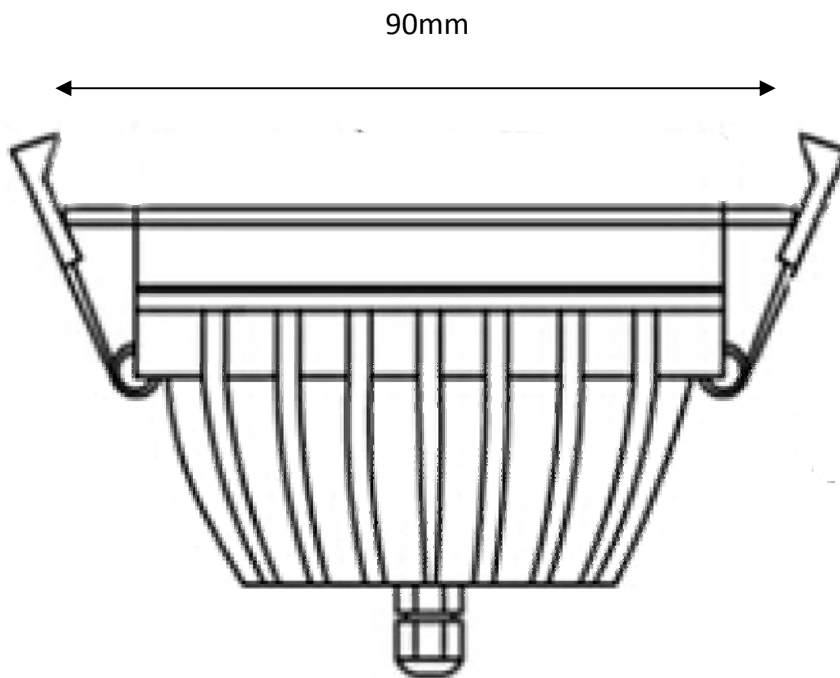

Line drawing of the item

Item number: 22957-10-12

Installation drawing

Technical details

materials used:	aluminium	
color:	Satin chrome	
dimmable and how is the fixture dimmable:		
size:	Height:	45mm
	Length:	90mm
	Width:	
	Net Weight:	300 g
power requirements:	100-240V~50Hz	
bulb type and maximum Wattage:	10W LED	
number of bulbs:	30PCS SMD	
IP degree:	IP44	