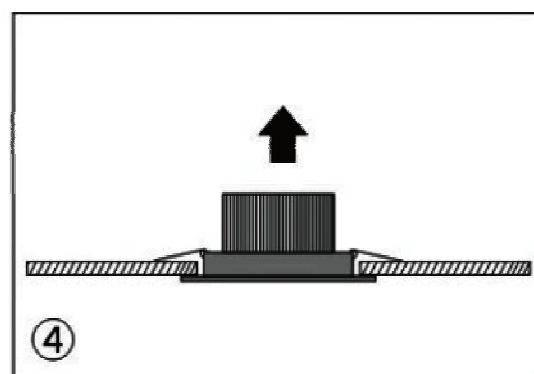

Line drawing of the item

Item number: 22957-10-12

Installation drawing

Technical details

materials used:	aluminium	
color:	Satin chrome	
dimmable and how is the fixture dimmable:		
size:	Height:	45mm
	Length:	90mm
	Width:	
	Net Weight:	300 g
power requirements:	100-240V~50Hz	
bulb type and maximum Wattage:	10W LED	
number of bulbs:	30PCS SMD	
IP degree:	IP44	