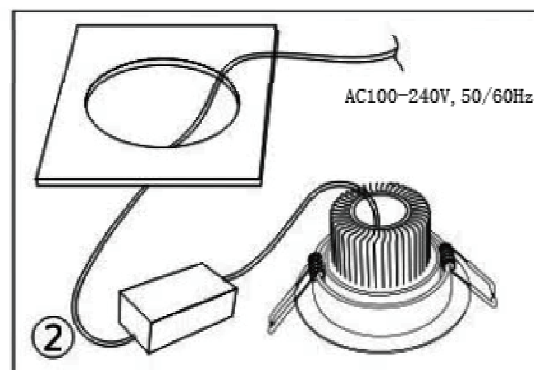

Line drawing of the item

Item number: 22957-10-12

Installation drawing

Technical details

materials used:	aluminium	
color:	Satin chrome	
dimmable and how is the fixture dimmable:		
size:	Height:	45mm
	Length:	90mm
	Width:	
	Net Weight:	300 g
power requirements:	100-240V~50Hz	
bulb type and maximum Wattage:	10W LED	
number of bulbs:	30PCS SMD	
IP degree:	IP44	