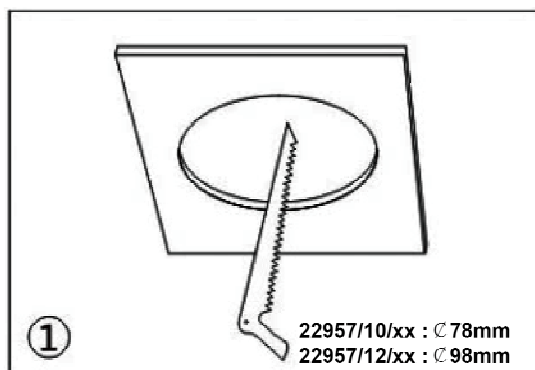

Line drawing of the item

Item number: 22957-10-12

Installation drawing

Technical details

materials used:	aluminium	
color:	Satin chrome	
dimmable and how is the fixture dimmable:		
size:	Height:	45mm
	Length:	90mm
	Width:	
	Net Weight:	300 g
power requirements:	100-240V~50Hz	
bulb type and maximum Wattage:	10W LED	
number of bulbs:	30PCS SMD	
IP degree:	IP44	