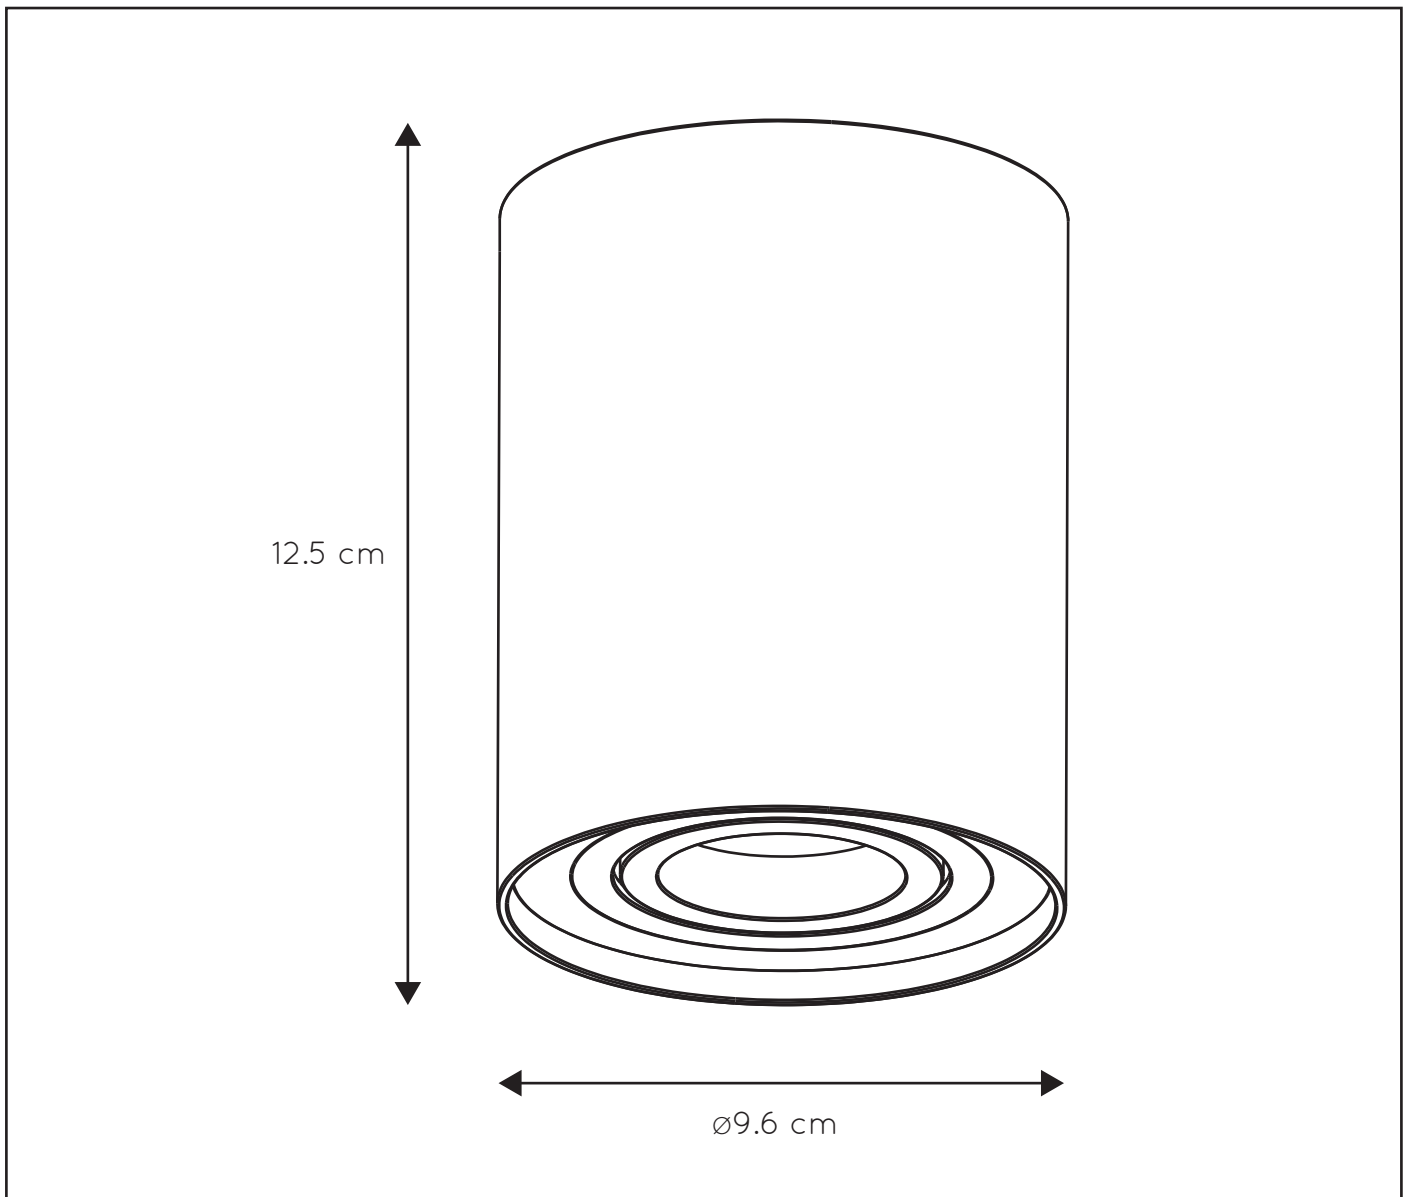

General

Dimensions LxWxH : 9.6 cm x 9.6 cm x 12.5 cm

Height minimum : 12.5 cm

Height maximum : 12.5 cm

Dimensions shade LxWxH : 9.6 cm x 9.6 cm x 12.5 cm

Main material : Aluminium

Ceiling rose material : Metal

Color : Brass,Satin Chrome, Black, White

Style : Modern

Shape : Cylinder

Weight : 0.45 kg

Warranty : 2 years

Product specifications

Dimmable : Yes

Light direction : Downlight

TUBE

Item number : 22952/01/02

EAN code : 5411212221483

Item number : 22952/01/12

EAN code : 5411212220783

Item number : 22952/11/30

EAN code : 5411212221278

Item number : 22952/01/31

EAN code : 5411212220790

For more specifications, dimensions please visit

www.lucide.com

LUCIDE

INSTALLATION DRAWING SPECIFICATIONS