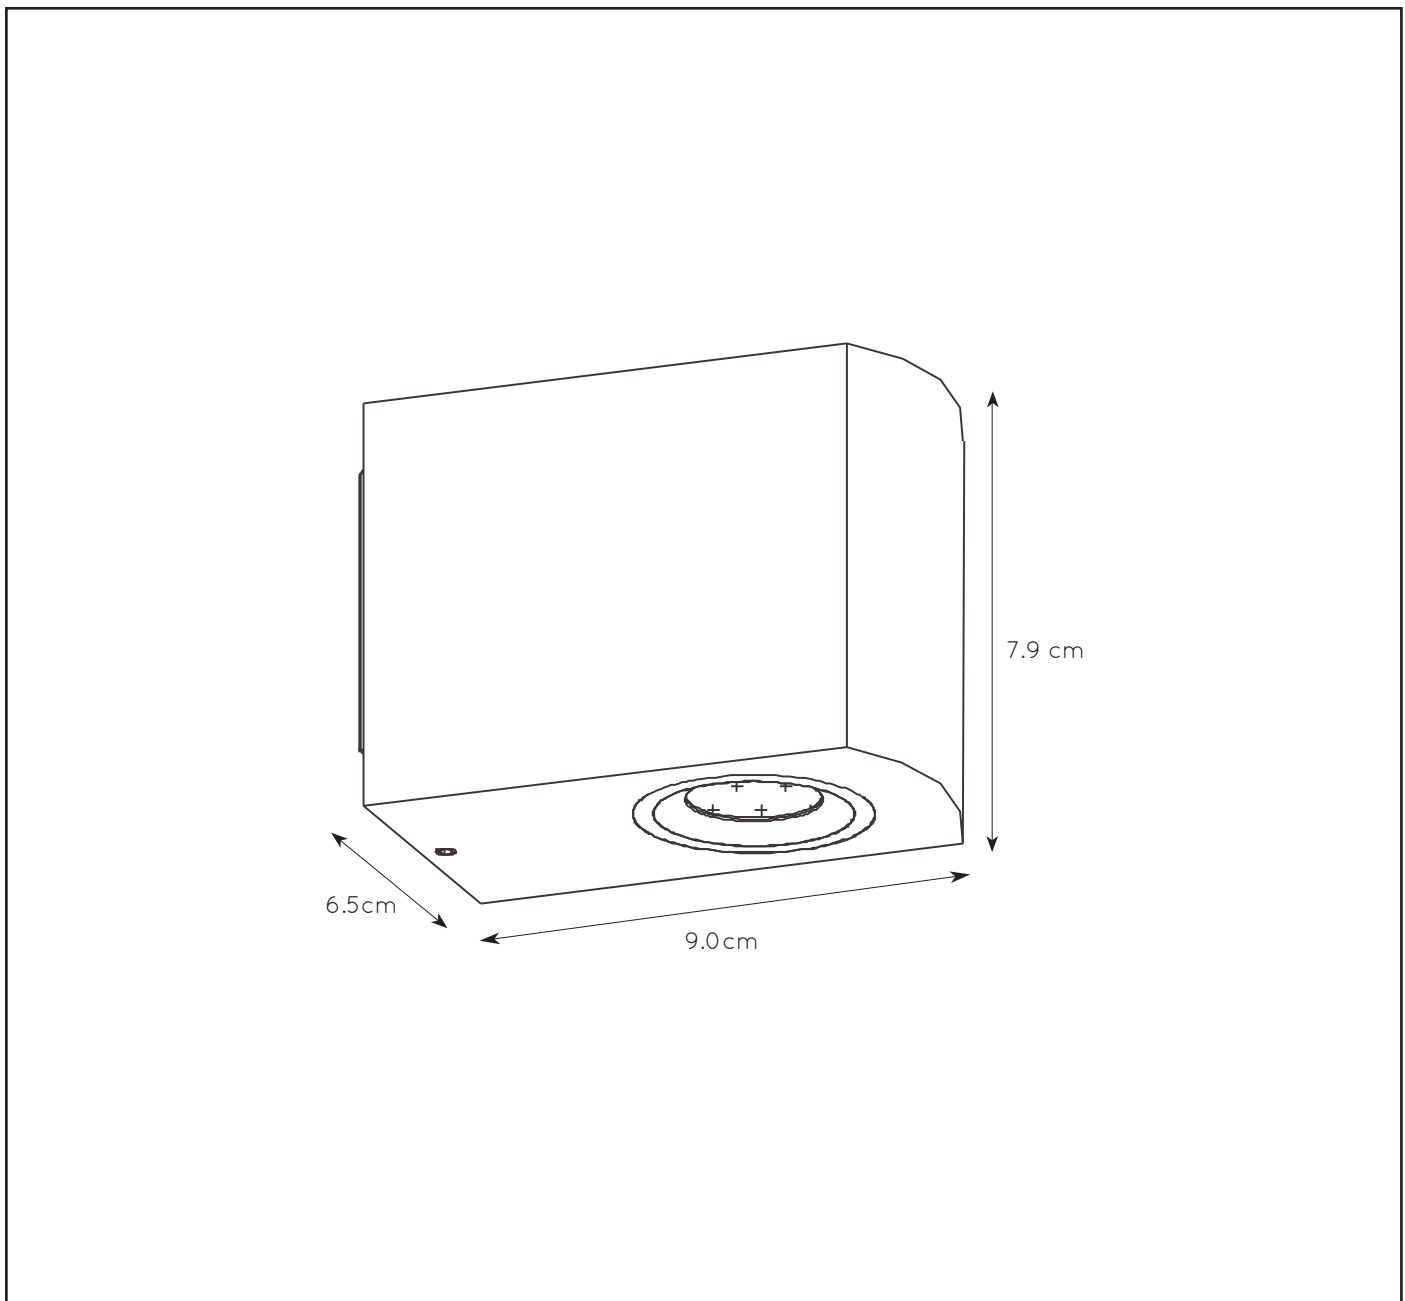

ZORA LED

Item number : 22861/05/30

EAN code : 5411212221049

Item number : 22861/05/31

EAN code : 5411212221056

For more specifications, dimensions please visit

www.lucide.com