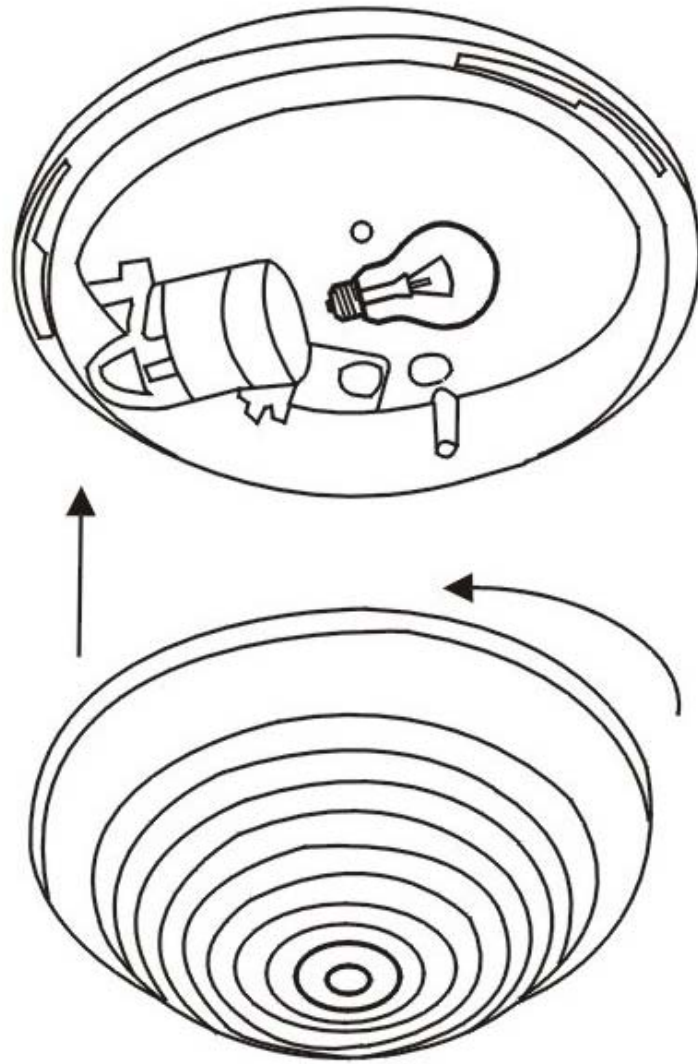

Line drawing of the item

Item number:2210-27-31

Installation drawing

Technical details

materials used:	PC
color:	WHITE
dimmable and how is the fixture dimmable:	
size:	Height: Length: Width: Net Weight:
	270mm 270mm 540g
power requirements:	220-240V ~50Hz
bulb type and maximum Wattage:	E27 W/O BULB
number of bulbs:	
IP degree:	IP54