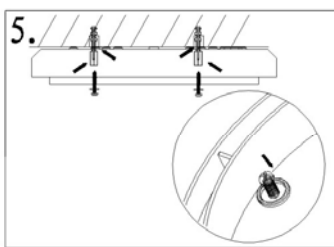

Line drawing of the item

Item number:22100-27-xx

Installation drawing

### Technical details

materials used:	PC
color:	WHITE, SILVER
dimmable and how is the fixture dimmable:	
size:	Height: Length: Width: Net Weight:
	268mm 268mm 625g
power requirements:	220-240V ~ 50Hz
bulb type and maximum Wattage:	E27 W/O BULB
number of bulbs:	
IP degree:	IP44