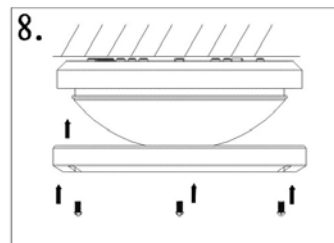

Line drawing of the item

Item number:22100-27-xx

Installation drawing

### Technical details

materials used:	PC
color:	WHITE, SILVER
dimmable and how is the fixture dimmable:	
size:	Height: Length: Width: Net Weight:
	268mm 268mm 625g
power requirements:	220-240V ~ 50Hz
bulb type and maximum Wattage:	E27 W/O BULB
number of bulbs:	
IP degree:	IP44