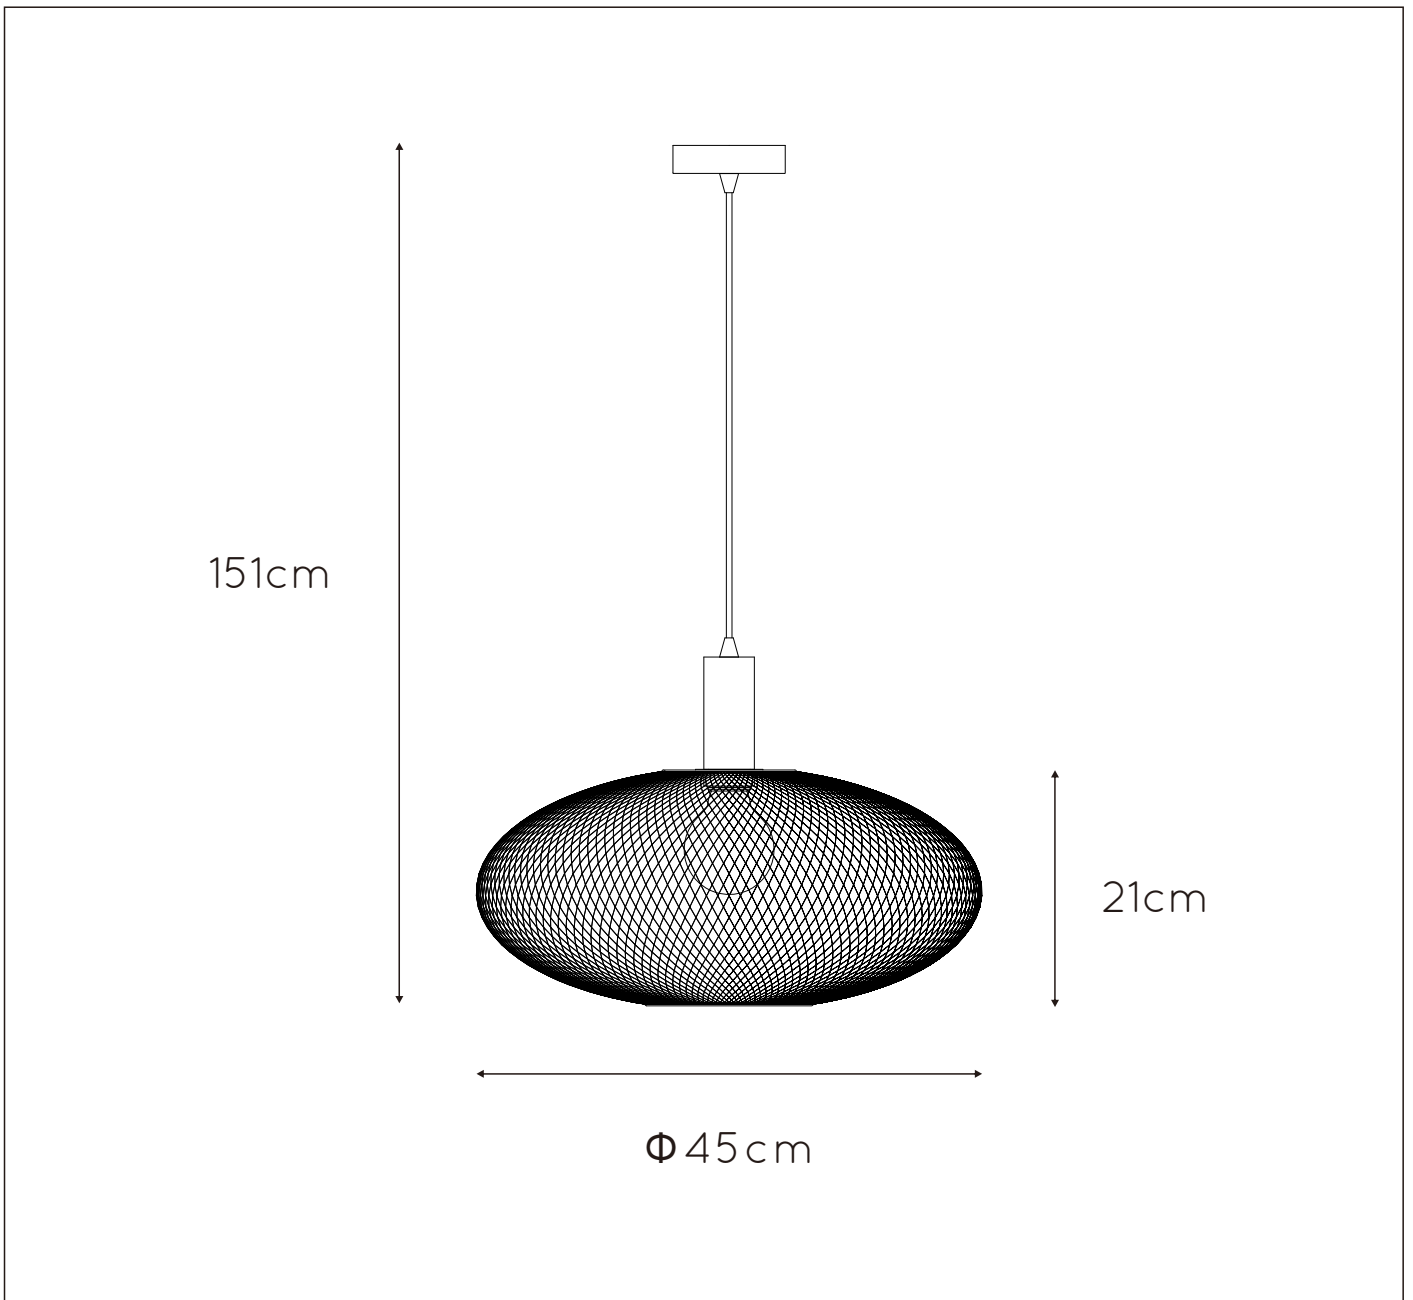

LUCIDE

GENERAL SPECIFICATIONS

RECOMMENDED LUCIDE LIGHT SOURCE

490 47/20/65

Light source dimmable : Yes

Light source incl. : No

General

Dimensions LxWxH : 45cm x 45cm x 151cm
Height minimum: 23,5cm
Height maximum: 151cm
Dimensions shade LxWxH : 45cm x 45cm x 21cm
Main material : Metal
Ceiling rose material : Metal
Color : Matt black
Style : Modern
Shape : Oval
Weight : 0,95 kg
Warranty : 2 years

Product specifications

Dimmable : Yes
Light direction : Around (Diffuse)
Adjustable in height : Adjustable In Height (Before Installation)
Directional : Not Directional
Cable : Yes, Cable On Product
Cable length : 130 cm
Sensor : Without Sensor
Control : Light Switch Control
IP-Class : 20
Electric class : 1
Light source including ? : No
Lamp socket : E27
Light source number : 1
Power requirements : 220-240V~50Hz
Bulb type & maximum wattage : E27 max.40W

For more specifications of this product please visit
www.lucide.com

MESH

Item number : 21423/45/30

EAN CODE : 5411212211323

For more specifications, dimensions please visit

www.lucide.com

LUCIDE

INSTALLATION DRAWING SPECIFICATIONS