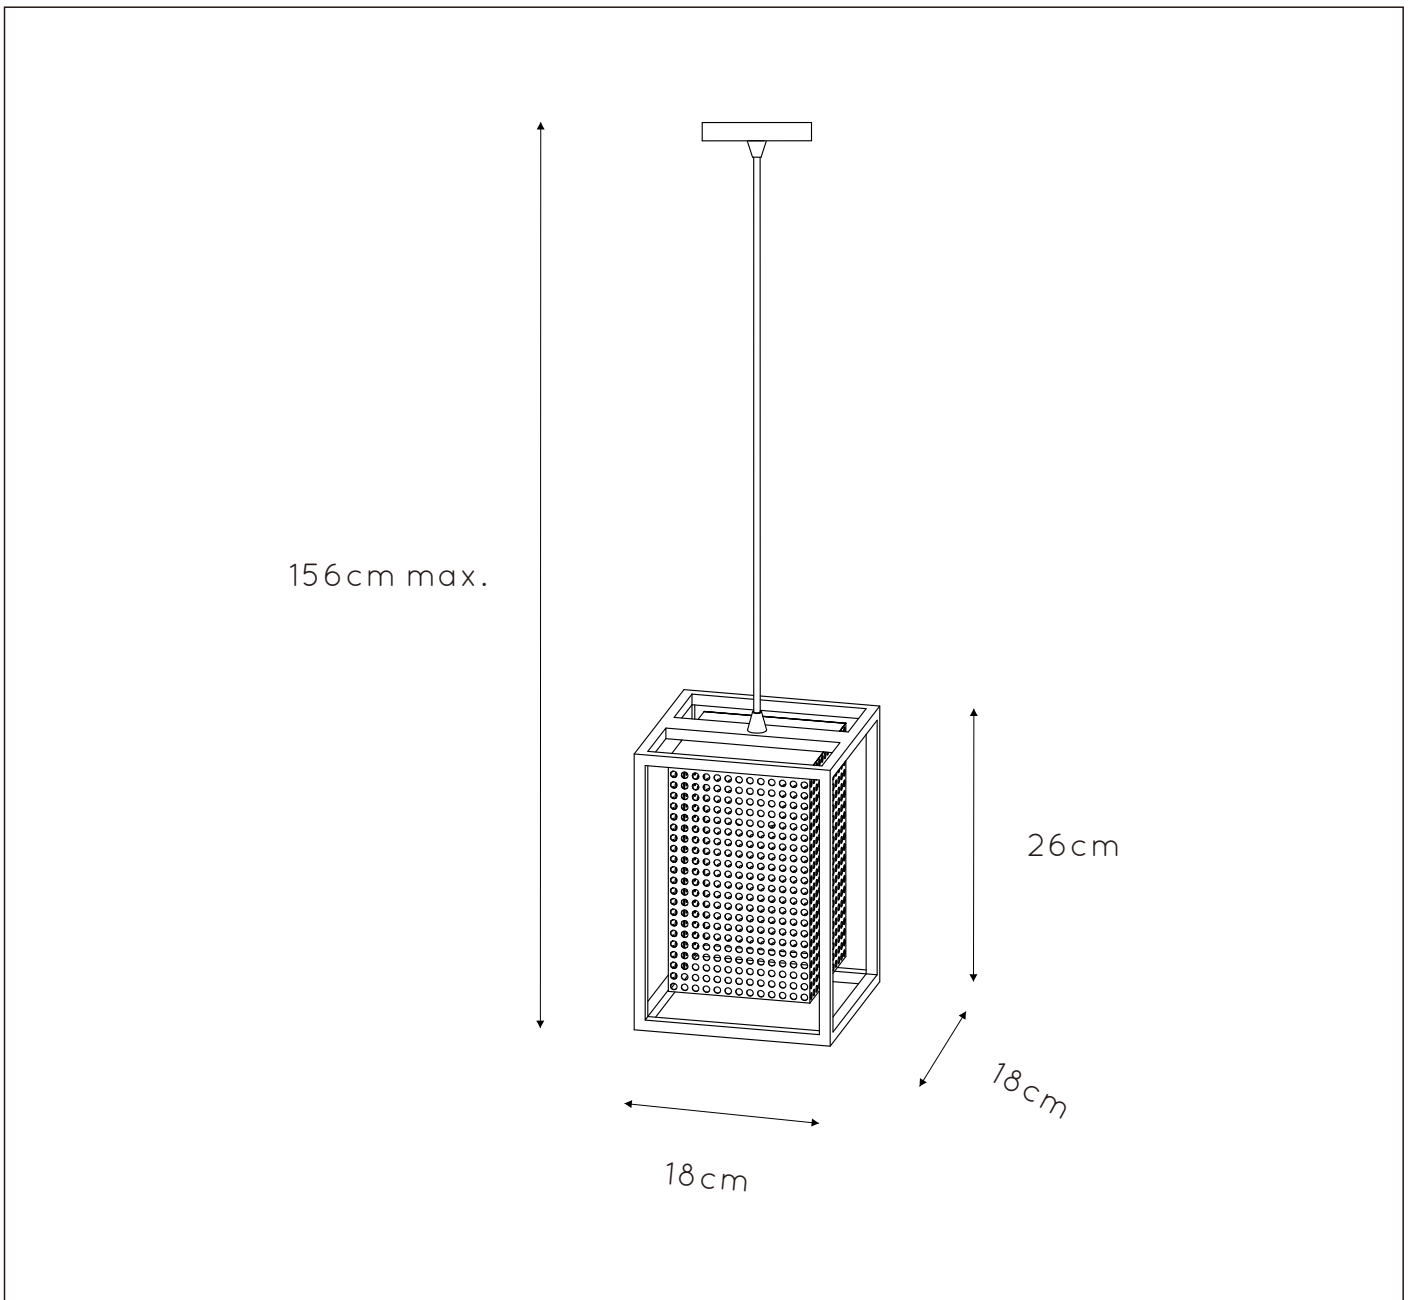

SANSA

Item number : 21422/01/30

EAN CODE : 5411212211194

For more specifications, dimensions please visit

www.lucide.com