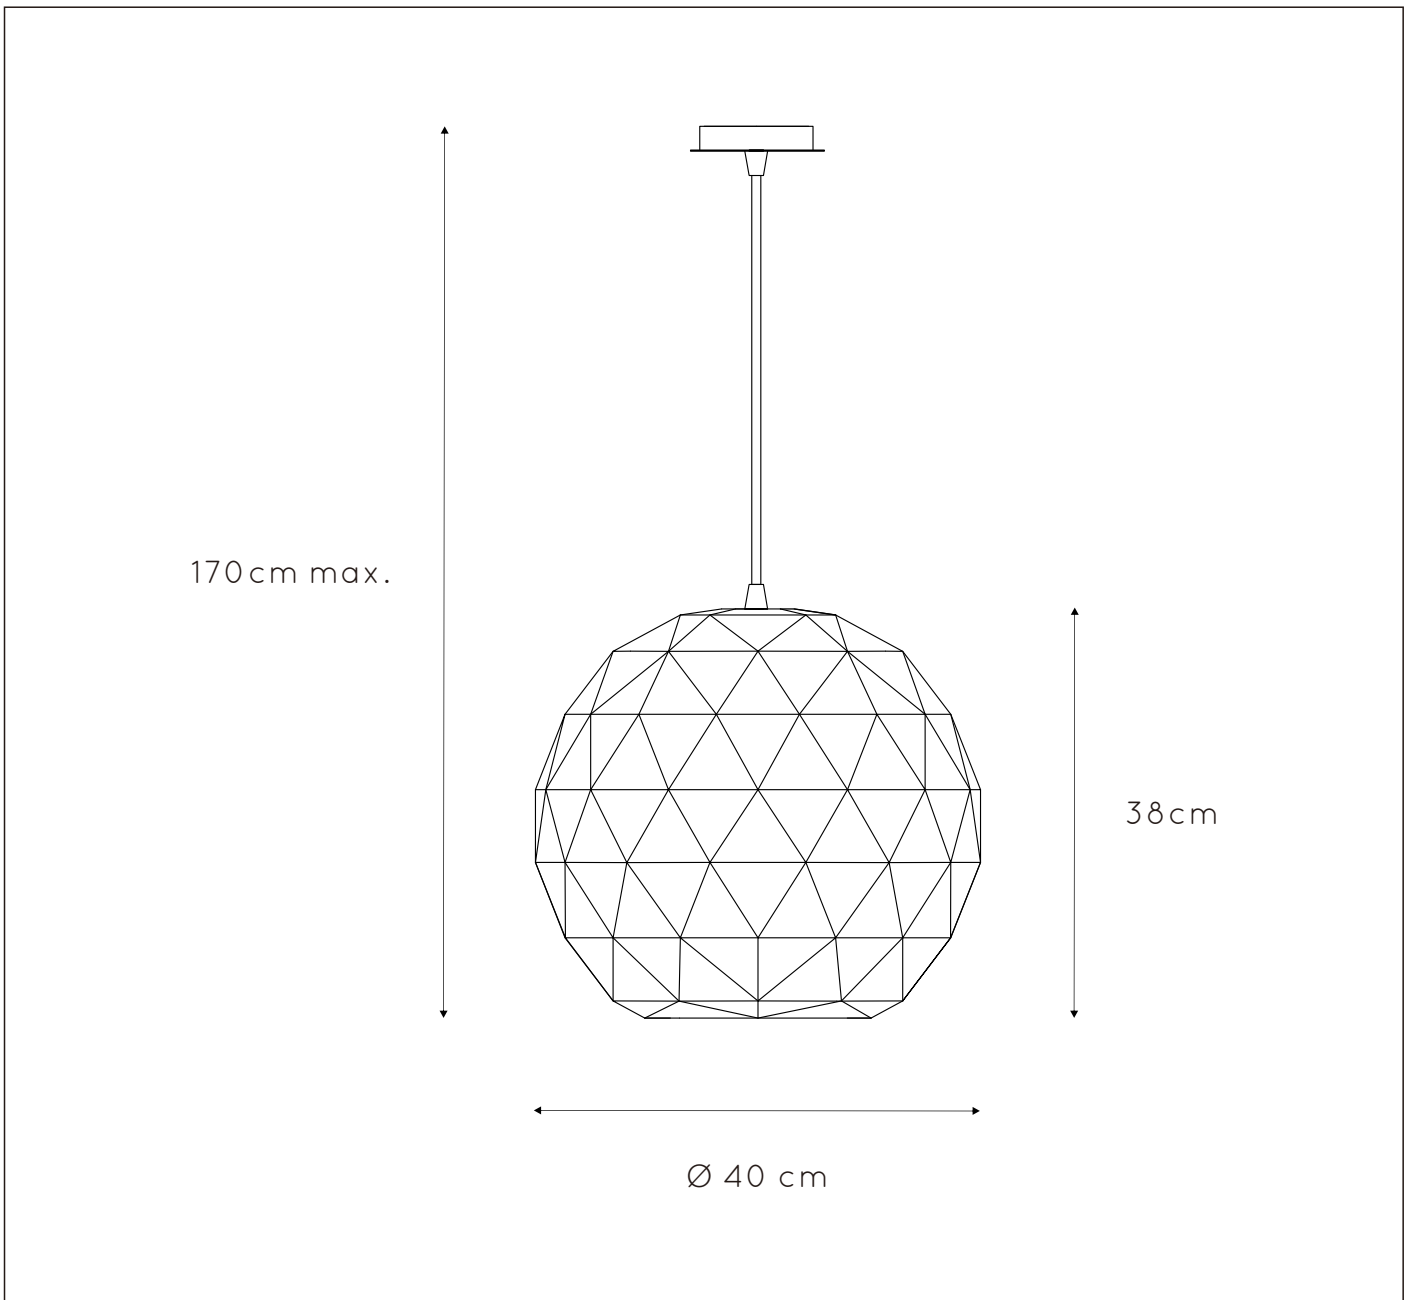

OTONA

Item number : 21409/40/31

EAN CODE : 5411212210791

For more specifications, dimensions please visit

www.lucide.com