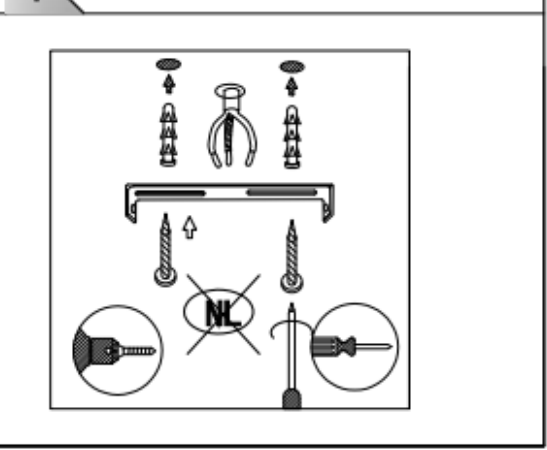

21408/49/97