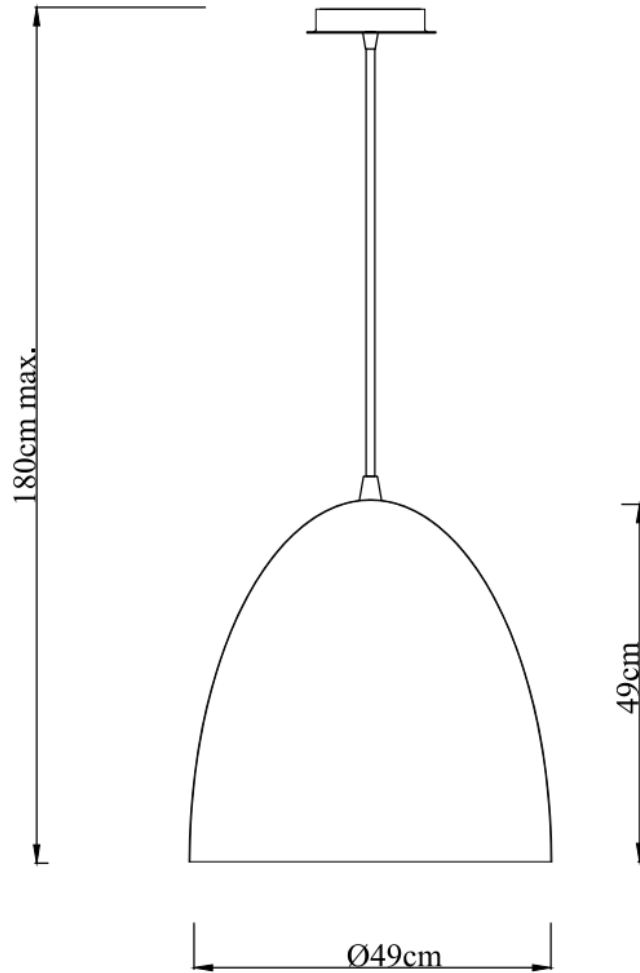

ITEM No.: 21408/49/97

Item number: 21408/49/97

Technical details

Materials used:	Aluminum
Color:	Black Gold
Dimmable and how is fixture dimmable	
Size:	Height: 180cm max.
	Length:
	Width: Ø49cm
	Net weight: 2.3kg
Power requirements:	220-240V/~50Hz
Bulb type and maximum wattage:	E27 Max.60W
Number of bulbs:	1×E27
IP degree:	IP 20