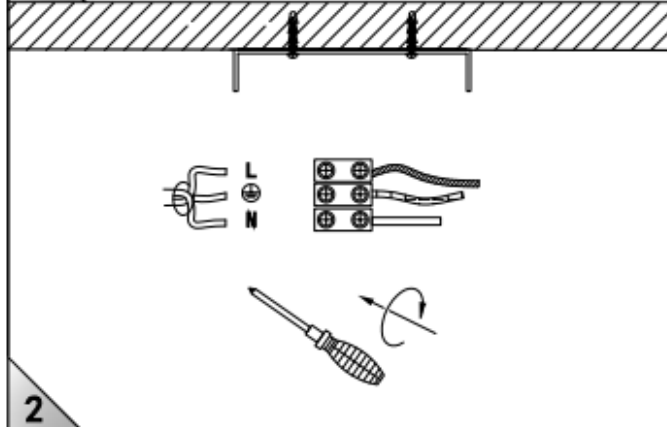

21408/49/97