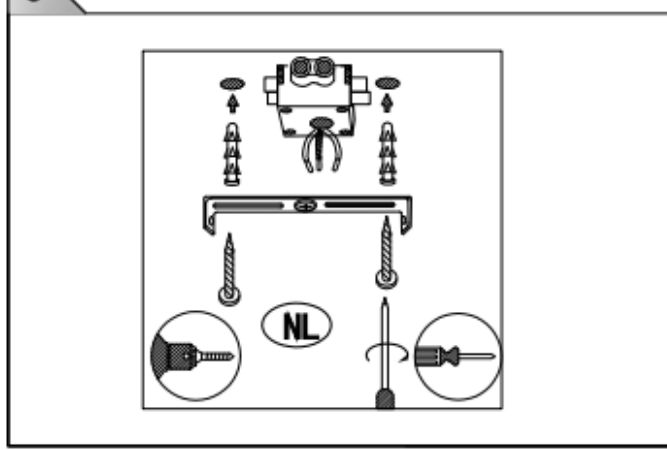

21408/49/97