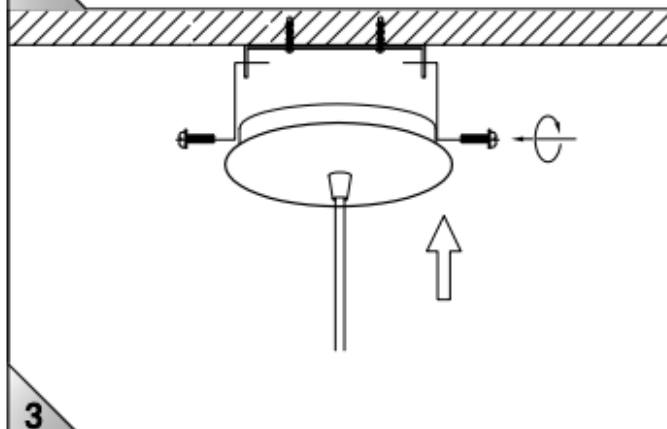

21408/49/97