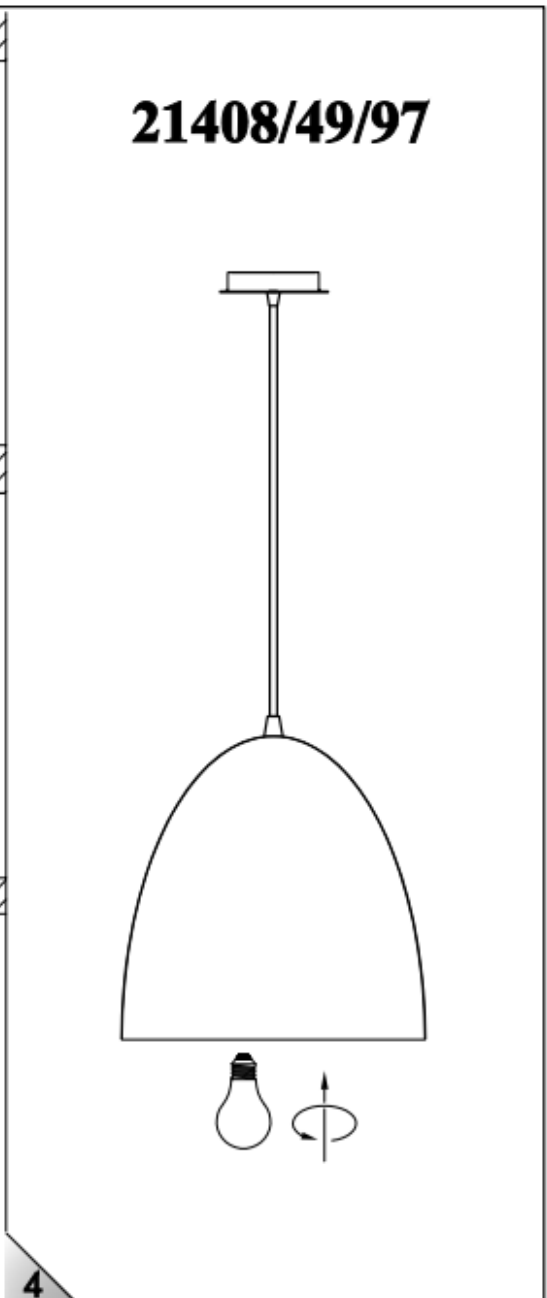

21408/49/97