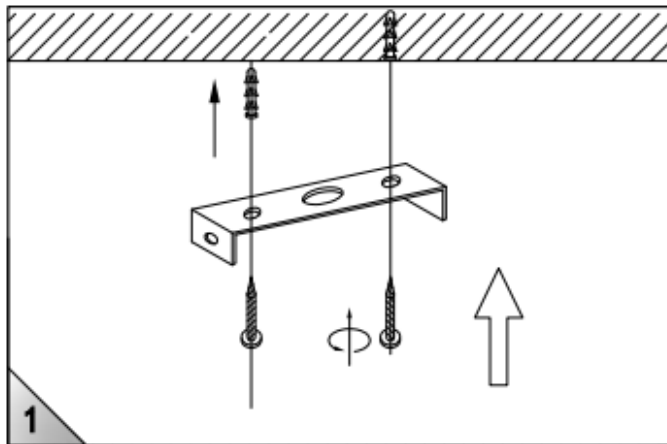

21408/49/97