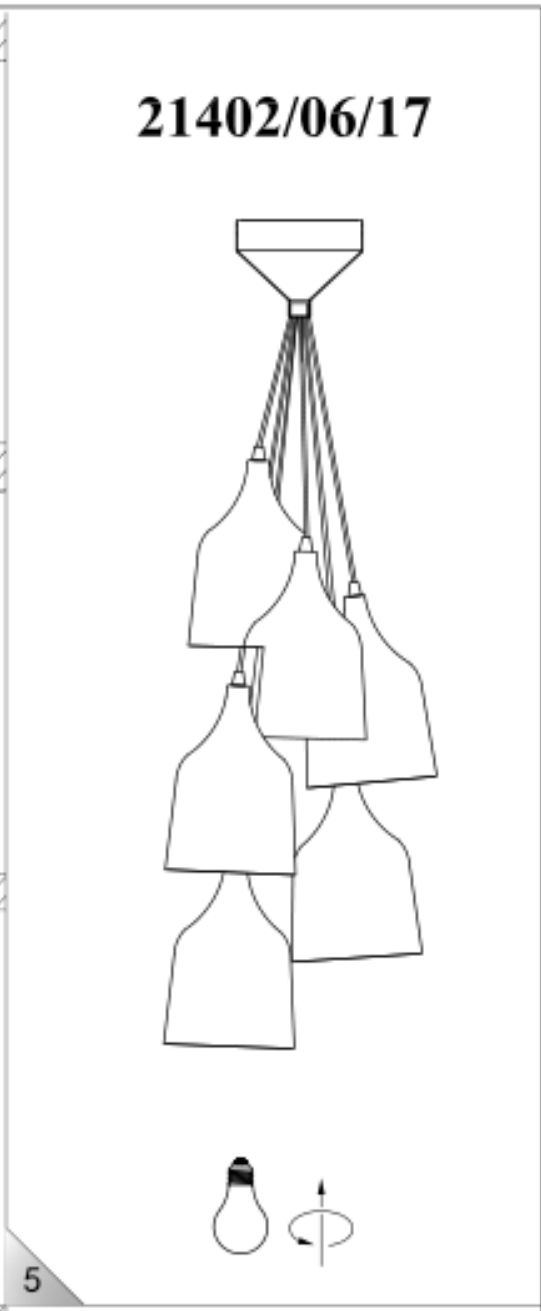

21402/06/17