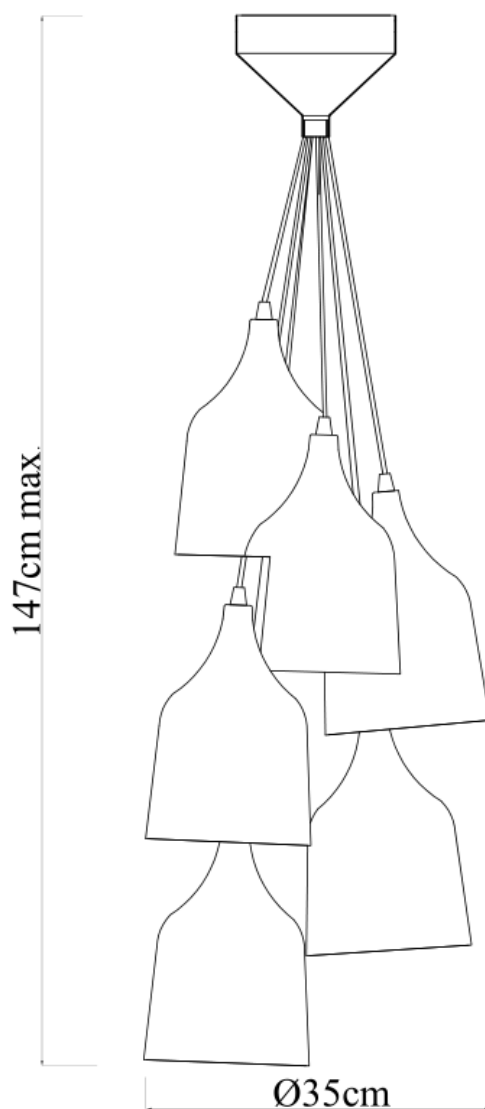

ITEM No.: 21402/06/17

Item number: 21402/06/17

Technical details

Materials used:	Metal
Color:	Red Copper
Dimmable and how is fixture dimmable	
Size:	Height: 147cm max.
	Length:
	Width: Ø 35cm
	Net weight: 3.1kg
Power requirements:	220-240V/~50Hz
Bulb type and maximum wattage:	E27 Max.60W
Number of bulbs:	6×E27
IP degree:	IP 20