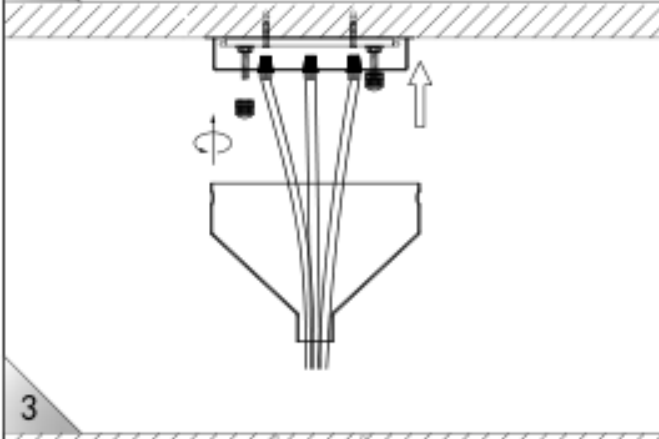

21402/06/17