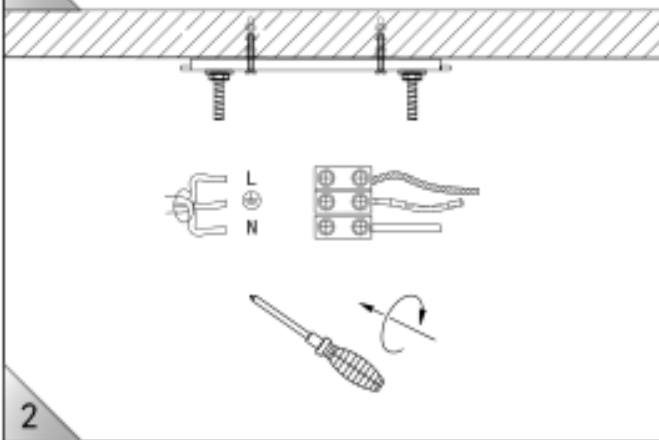

21402/06/17