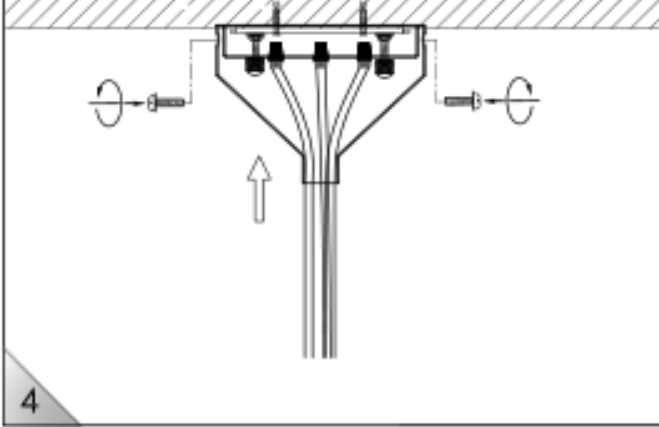

21402/06/17