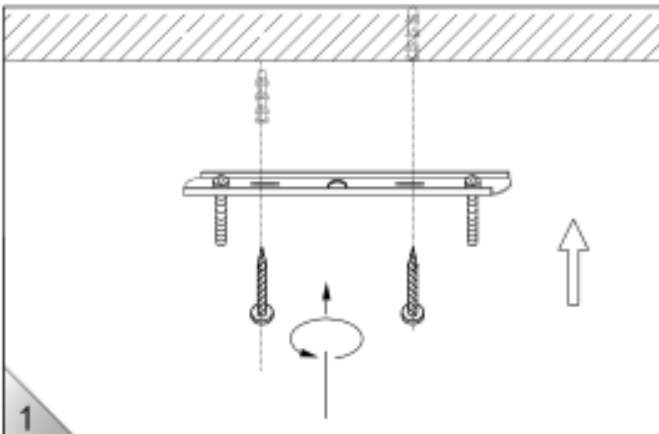

21402/06/17