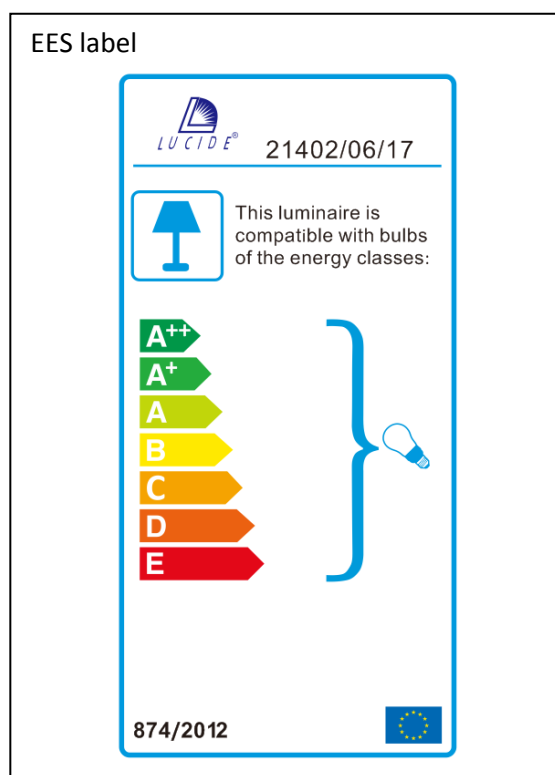

Garantiebestimmungen:

Lucide NV garantiert für einen Zeitraum von 2 Jahren ab Kaufdatum und Kauf durch den Endkunden, dass das gelieferte Produkt frei von Material- und Herstellungsfehlern ist, sofern das Produkt gemäß der Bedienungsanleitung installiert und gewartet wird.
Von der Garantie ausgenommen: 1. Gebrochene Glasteile der Fassung werden nur innerhalb von 14 Tagen ab Kauf durch den Endkunden ersetzt. 2. Normaler Verschleiß, Verfärbungen aufgrund des normalen Gebrauchs. 3. Beschädigungen aufgrund externer Ursachen wie Feuer, Wasser, unsachgemäße Nutzung/ Installation oder Wartung des Produkts.
Kunden müssen das defekte Produkt/Teil und den Originalkaufbeleg einsenden, um Garantieansprüche geltend zu machen.

Other languages of the manual and further explanations can be found on our website.