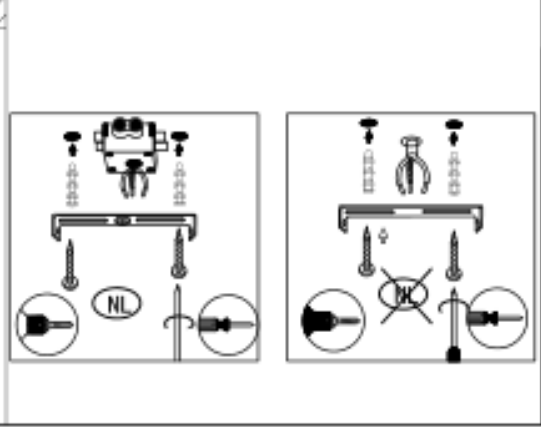

21402/06/17