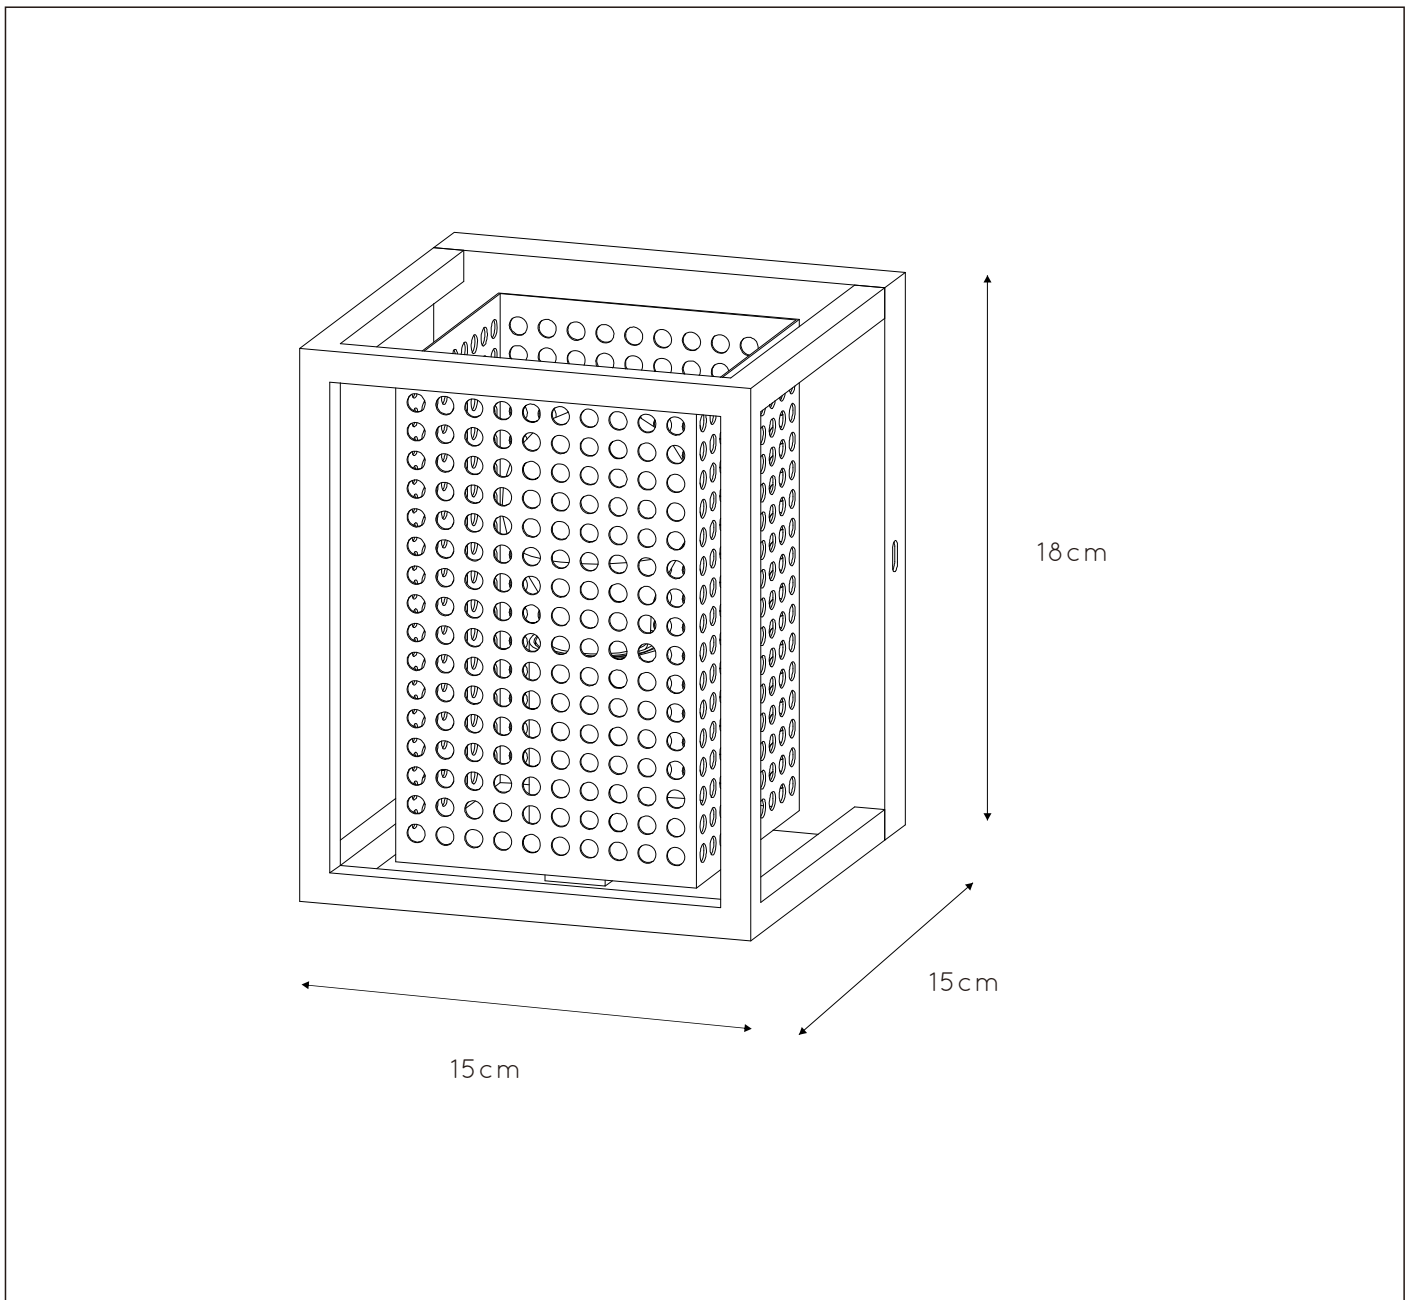

General

Dimensions LxWxH : 15cm x15cm x18cm
Height minimum: 18cm
Height maximum: 18cm
Dimensions shade LxWxH : 10cm x10cm x16cm
Main material : Metal
Ceiling rose material : Metal
Color : Sandy black and gold
Style : Modern
Shape : Rectangular
Weight : 1,03 kg
Warranty : 2 years

Product specifications

Dimmable : Yes
Light direction : Around (Diffuse)
Adjustable in height : No
Directional : Not Directional
Cable : No
Cable length : -
Sensor : Without Sensor
Control : Light Switch Control
IP-Class : 20
Electric class : 1
Light source including ? : No
Lamp socket : E27
Light source number : 1
Power requirements : 220-240V~50Hz
Bulb type & maximum wattage : E27 max.40W

For more specifications of this product please visit
www.lucide.com

SANSA

Item number : 21222/01/30

EAN CODE : 5411212211224

For more specifications, dimensions please visit

www.lucide.com

LUCIDE

INSTALLATION DRAWING SPECIFICATIONS