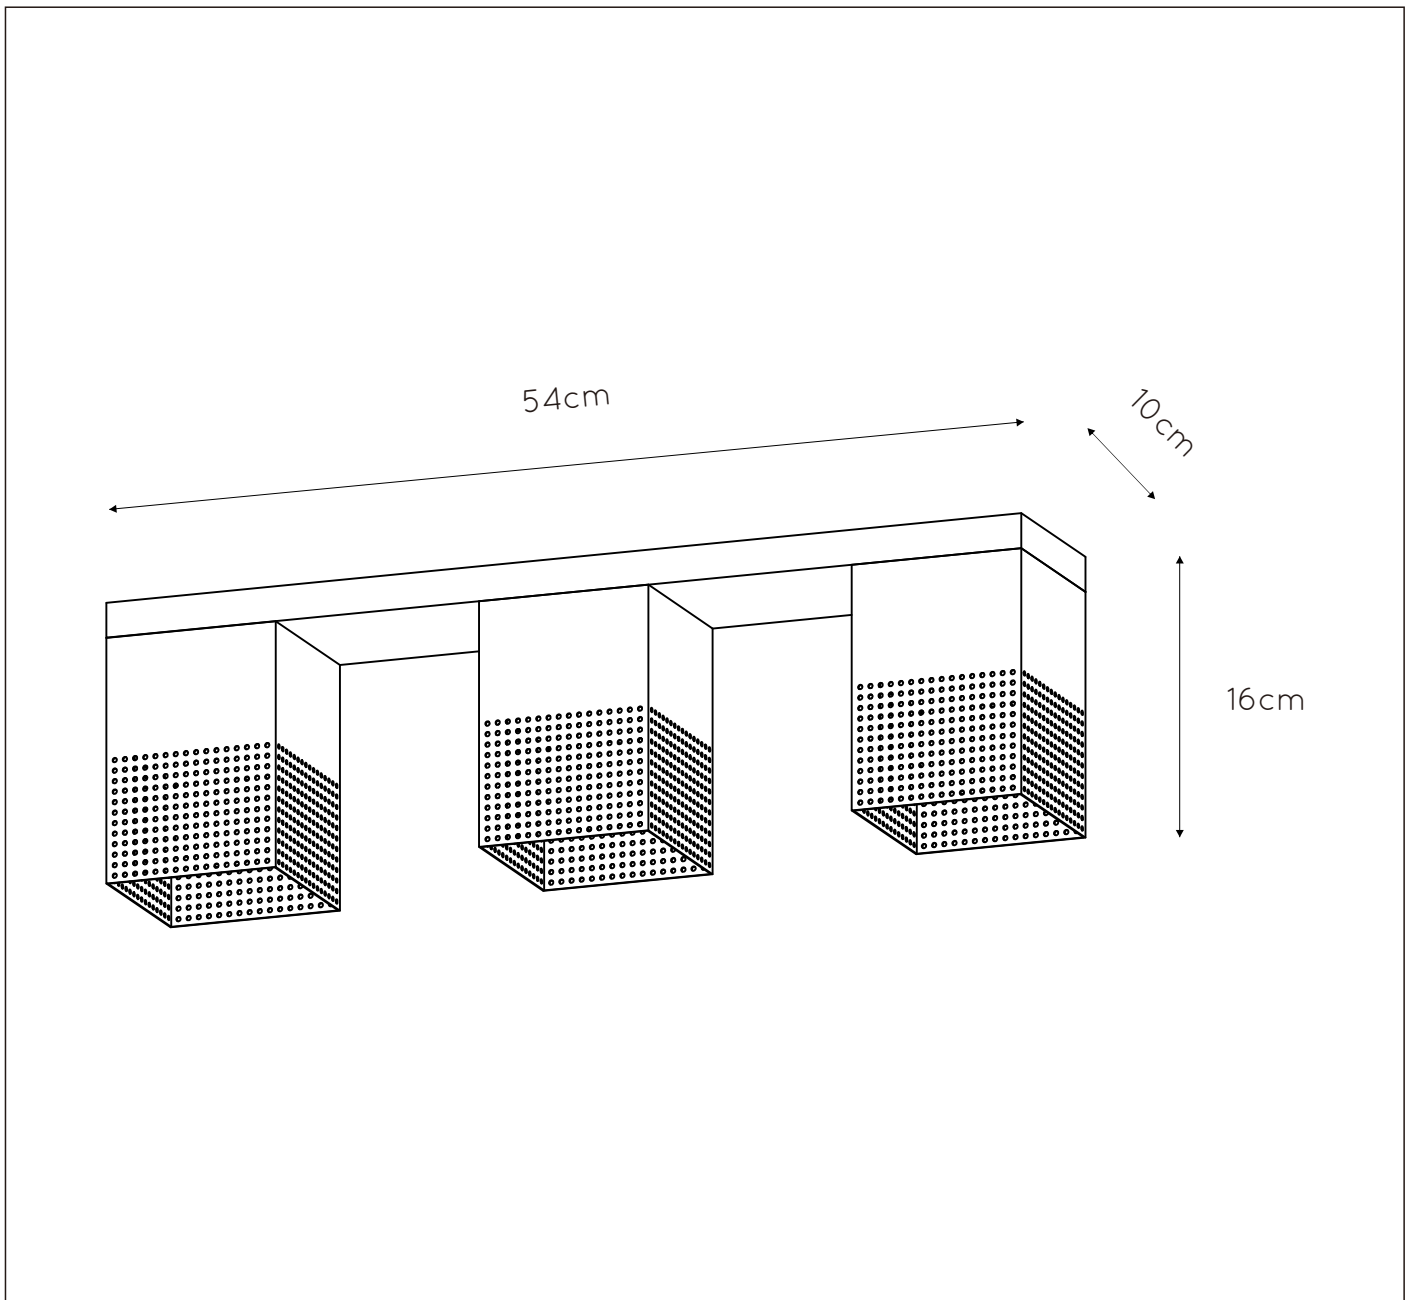

LUCIDE

RENATE

Item number : 21123/03/02

EAN CODE : 5411212211262

For more specifications, dimensions please visit

www.lucide.com