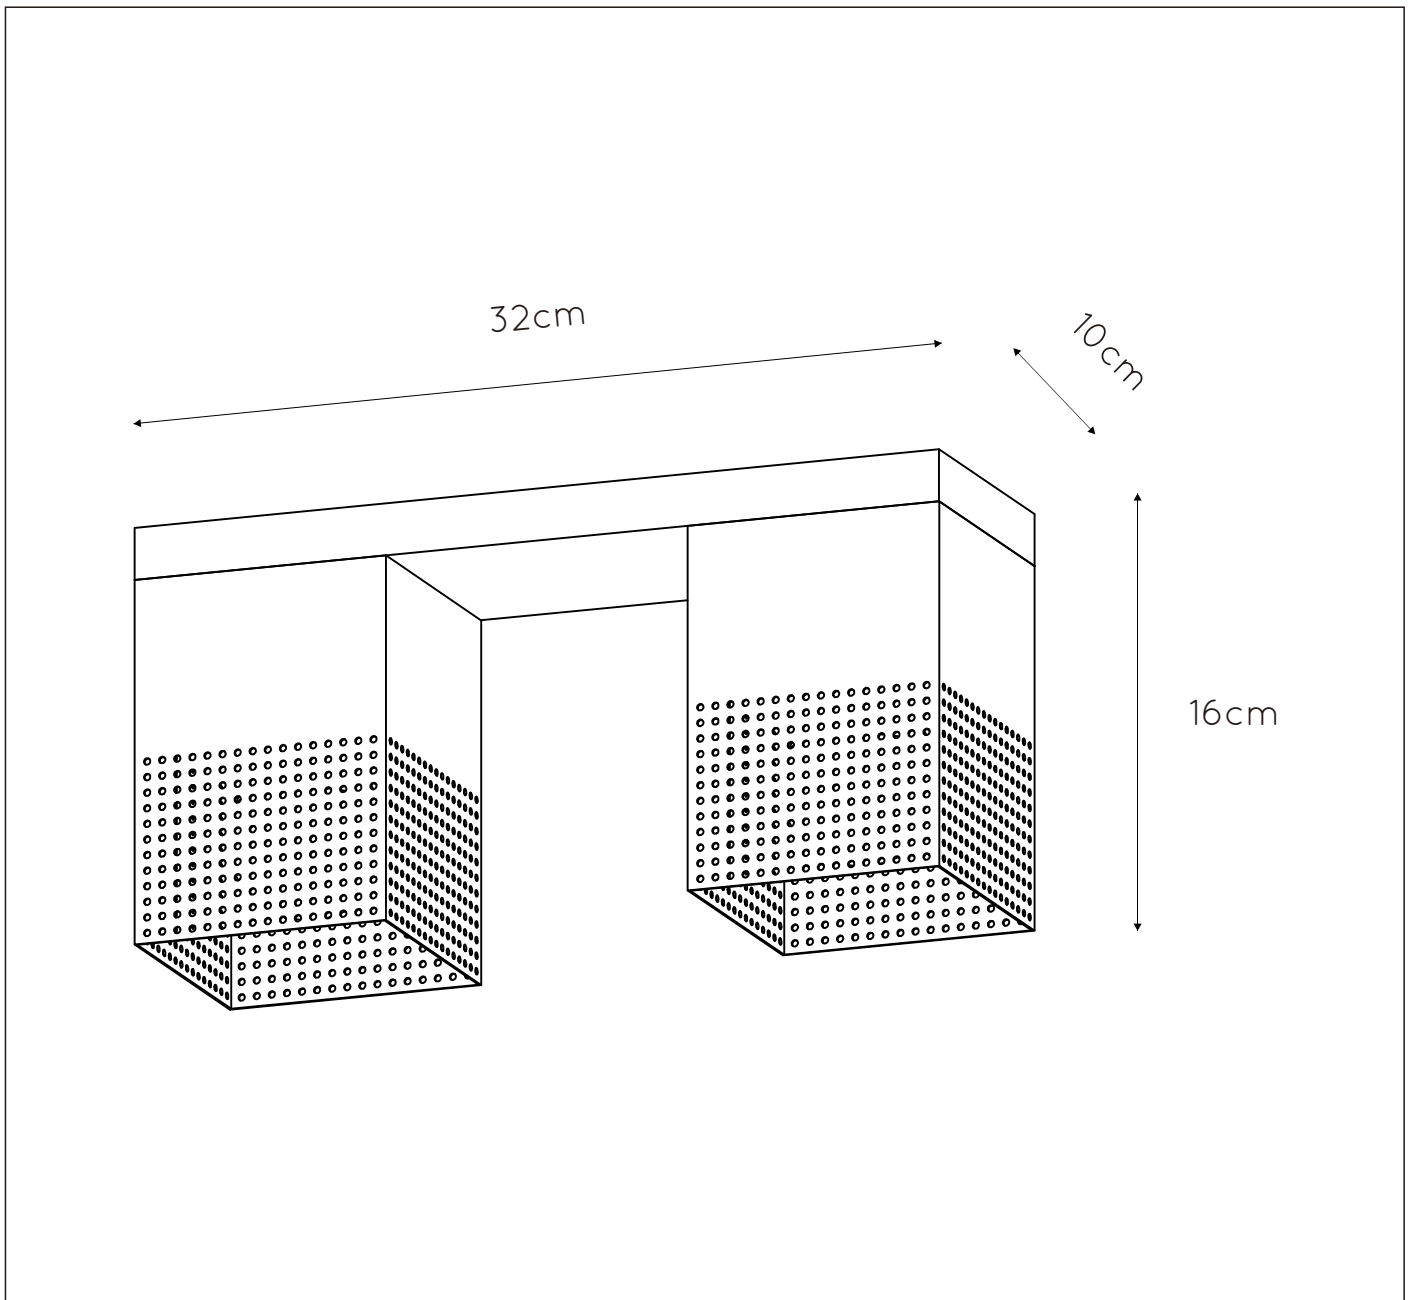

RENATE

Item number : 21123/02/02

EAN CODE : 5411212211255

For more specifications, dimensions please visit

www.lucide.com