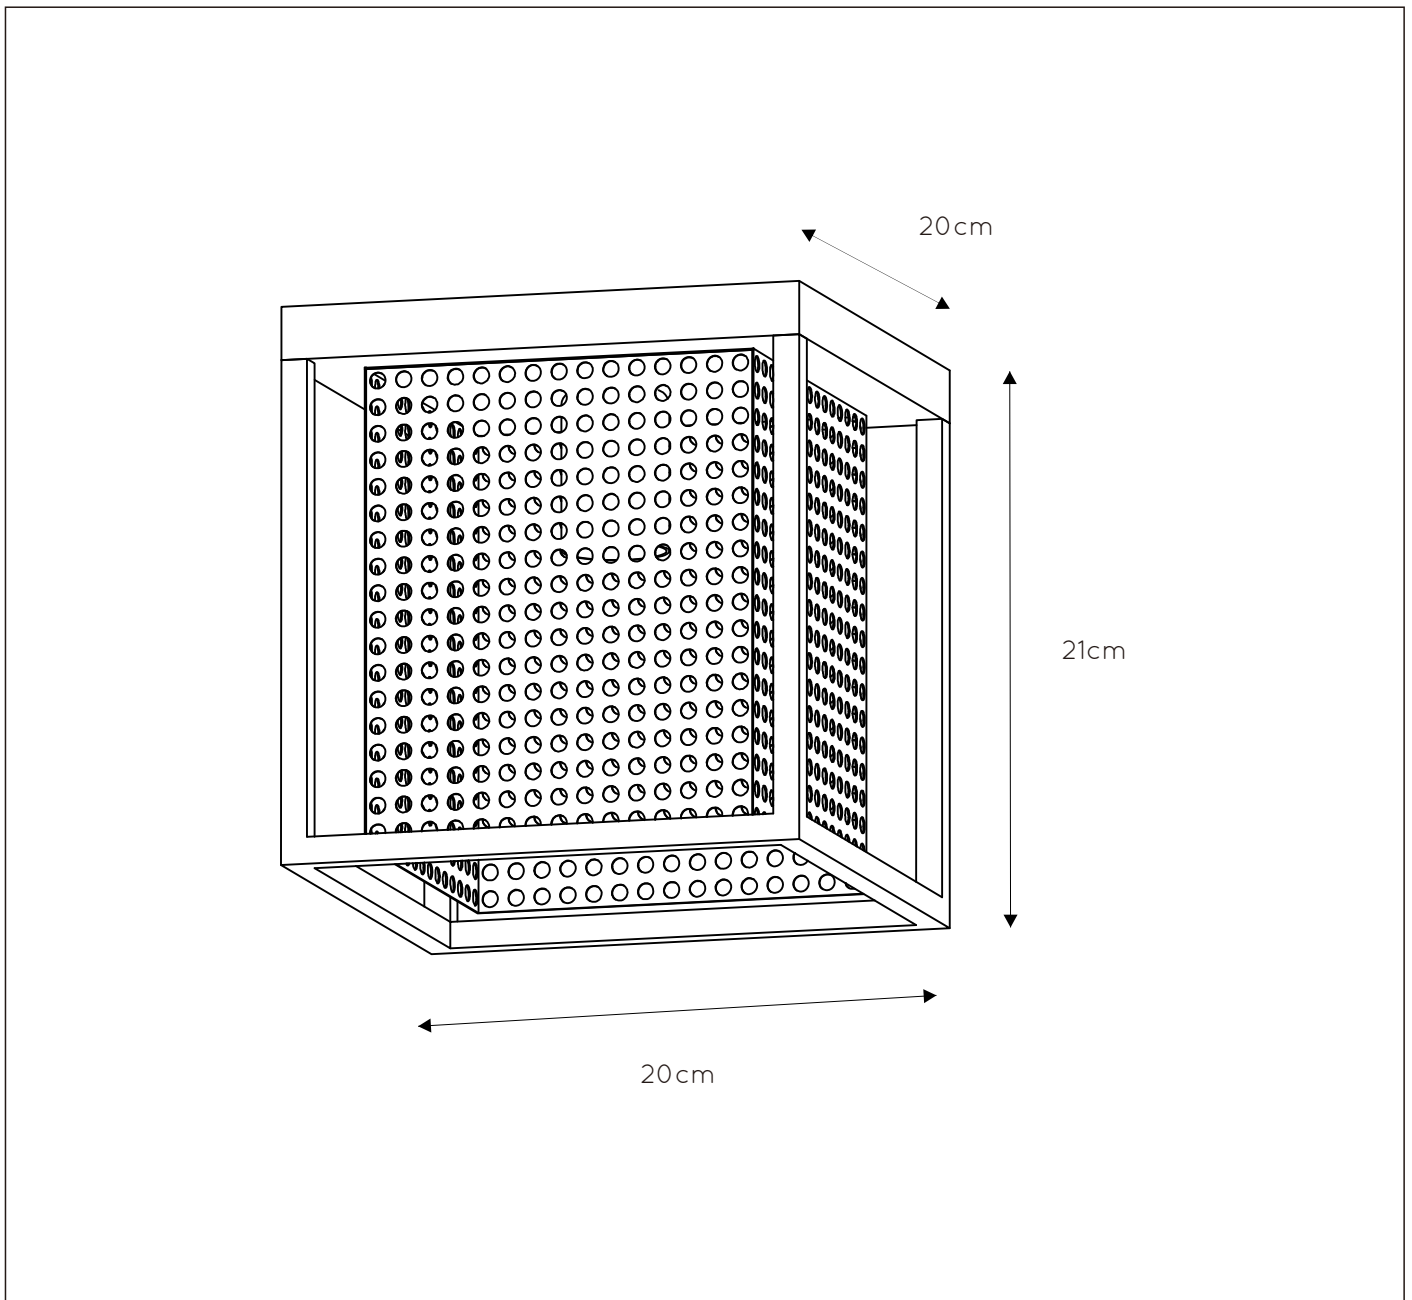

General

Dimensions LxWxH : 20cm x 20cm x 21cm
Height minimum : 21cm
Height maximum : 21cm
Dimensions shade LxWxH : 15cm x 15cm x 18cm
Main material : Metal
Ceiling rose material : Metal
Color : Sandy black and gold
Style : Modern
Shape : Rectangular
Weight : 1,46 kg
Warranty : 2 years

Product specifications

Dimmable : Yes
Light direction : Around (Diffuse)
Adjustable in height : No
Directional : Not Directional
Cable : No
Cable length : -
Sensor : Without Sensor
Control : Light Switch Control
IP-Class : 20
Electric class : 1
Light source including ? : No
Lamp socket : E27
Light source number : 1
Power requirements : 220-240V~50Hz
Bulb type & maximum wattage : E27 max.40W

For more specifications of this product please visit
www.lucide.com

LUCIDE

TECHNICAL DRAWING & DIMENSIONS

SANSA

Item number : 21122/01/30

EAN CODE : 5411212211187

For more specifications, dimensions please visit