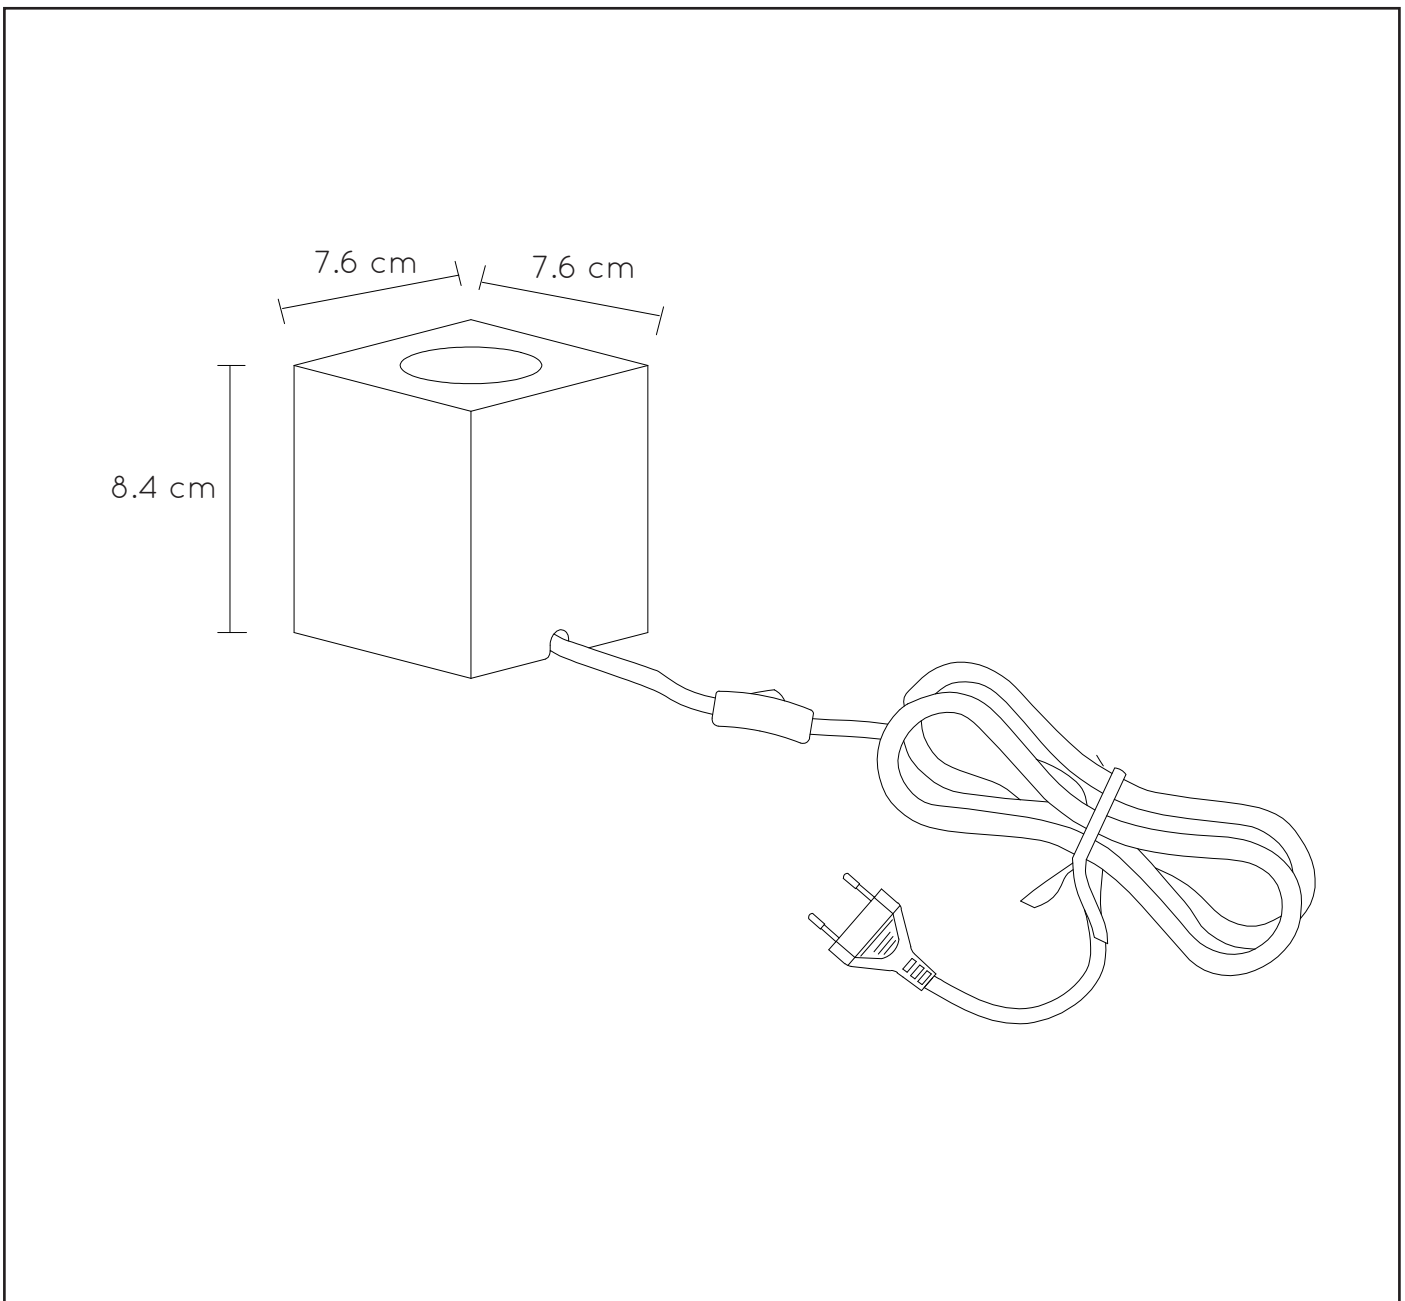

GELKA

Item number : 20517/01/65
EAN code : 5411212201980

For more specifications, dimensions please visit
www.lucide.com