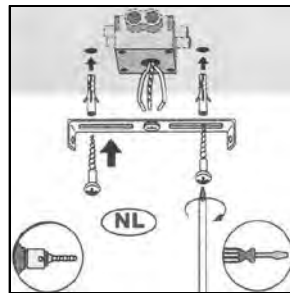

Item number: 20226/30/61

Technical details

Materials used:	Metal + Glass
Color:	White
Dimmable and how is fixture dimmable	
Size:	Height: 110mm
	Length: 300mm
	Width: 230mm
	Net Weight: 01.28kg
Power requirements:	220-240V / ~50Hz
Bulb type and maximum wattage:	E27 Max.60W
Number of bulbs:	1XE27
IP degree:	IP20