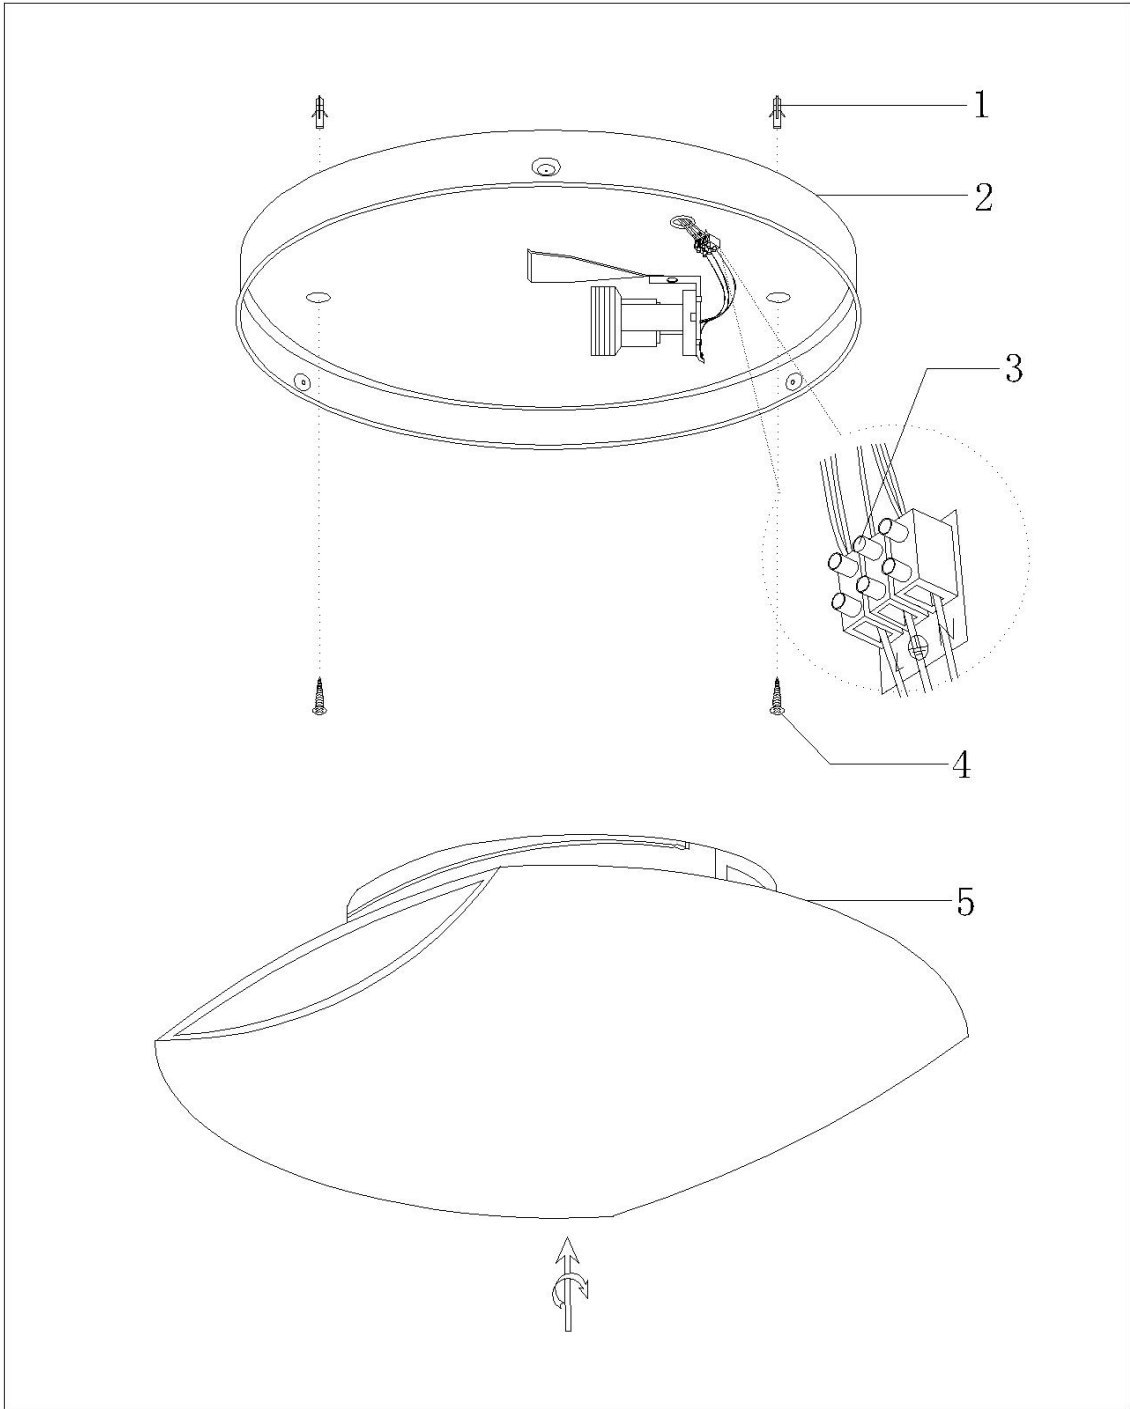

Item number: 20226/30/61

Technical details

Materials used:	Metal + Glass
Color:	White
Dimmable and how is fixture dimmable	
Size:	Height: 110mm
	Length: 300mm
	Width: 230mm
	Net Weight: 01.28kg
Power requirements:	220-240V / ~50Hz
Bulb type and maximum wattage:	E27 Max.60W
Number of bulbs:	1XE27
IP degree:	IP20