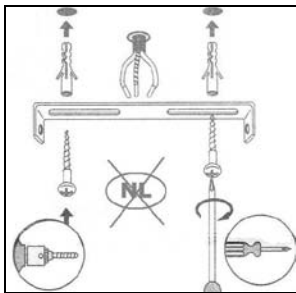

Item number: 20226/30/61

Technical details

Materials used:	Metal + Glass
Color:	White
Dimmable and how is fixture dimmable	
Size:	Height: 110mm
	Length: 300mm
	Width: 230mm
	Net Weight: 01.28kg
Power requirements:	220-240V / ~50Hz
Bulb type and maximum wattage:	E27 Max.60W
Number of bulbs:	1XE27
IP degree:	IP20