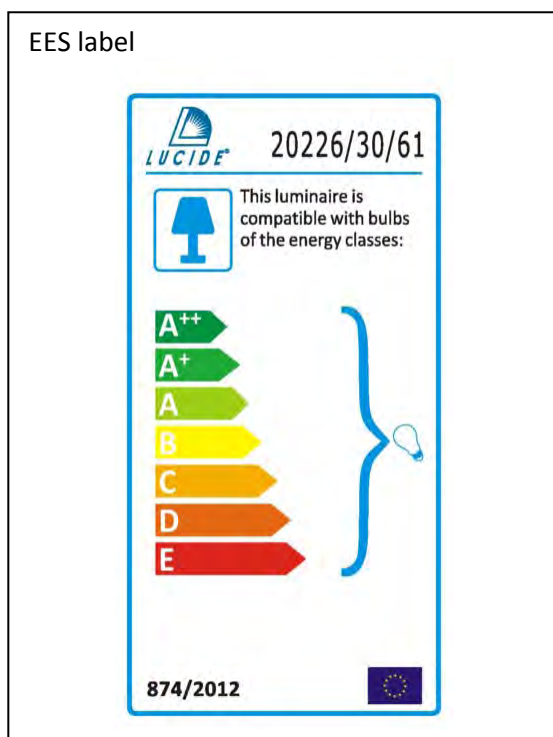

Garantiebestimmungen:

Lucide NV garantiert für einen Zeitraum von 2 Jahren ab Kaufdatum und Kauf durch den Endkunden, dass das gelieferte Produkt frei von Material- und Herstellungsfehlern ist, sofern das Produkt gemäß der Bedienungsanleitung installiert und gewartet wird.
Von der Garantie ausgenommen: 1. Gebrochene Glasteile der Fassung werden nur innerhalb von 14 Tagen ab Kauf durch den Endkunden ersetzt. 2. Normaler Verschleiß, Verfärbungen aufgrund des normalen Gebrauchs. 3. Beschädigungen aufgrund externer Ursachen wie Feuer, Wasser, unsachgemäße Nutzung/ Installation oder Wartung des Produkts.
Kunden müssen das defekte Produkt/Teil und den Originalkaufbeleg einsenden, um Garantieansprüche geltend zu machen.

Other languages of the manual and further explanations can be found on our website.