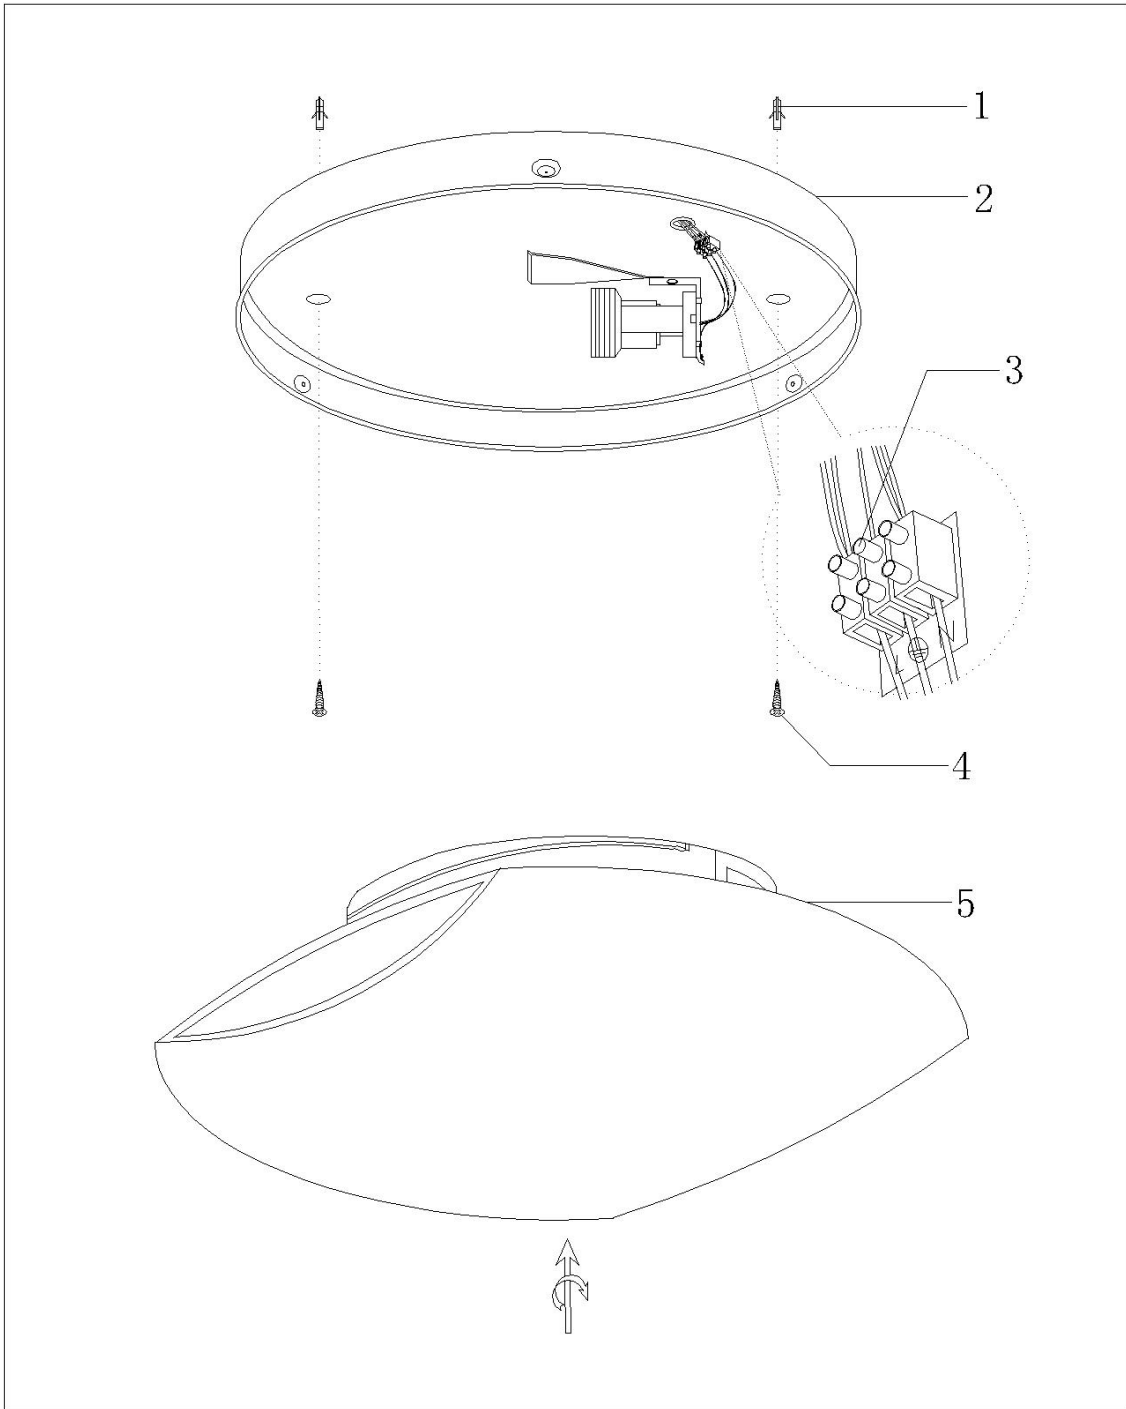

Line drawing of the item (with outline dimensions)

Item number:20226/25/61

Installation drawing (the same as it in its instruction manual)

Technical details

| | | |
|---|------------------|--------|
| materials used: | Metal + Glass | |
| color: | White | White |
| dimmable and how is the fixture dimmable: | | |
| size: | Height: | 110mm |
| | Length: | 250mm |
| | Width: | 220mm |
| | Net Weight: | 0.85kg |
| power requirements: | 220-240V / ~50Hz | |
| bulb type and maximum Wattage: | E14 Max.40W | |
| number of bulbs: | 1XE14 | |
| IP degree: | IP20 | |