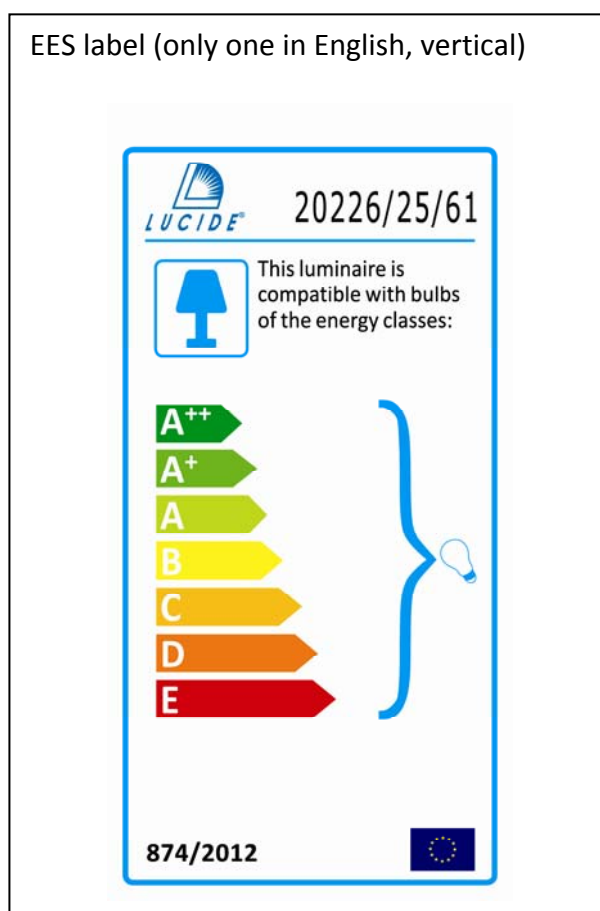

Technical details

materials used:	Metal + Glass	
color:	White	White
dimmable and how is the fixture dimmable:		
size:	Height:	110mm
	Length:	250mm
	Width:	220mm
	Net Weight:	0.85kg
power requirements:	220-240V / ~50Hz	
bulb type and maximum Wattage:	E14 Max.40W	
number of bulbs:	1XE14	
IP degree:	IP20	

EES label (only one in English, vertical)

Lucide NV
Bisschoppenhoflaan 145
2100 Deurne
Belgium
info@lucide.be
tel: +32 (0)3 366 22 04
www.lucide.be