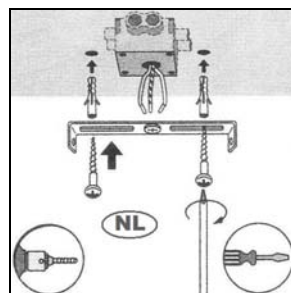

Line drawing of the item (with outline dimensions)

Item number:20226/25/61

Installation drawing (the same as it in its instruction manual)

Technical details

| | | |
|---|------------------|--------|
| materials used: | Metal + Glass | |
| color: | White | White |
| dimmable and how is the fixture dimmable: | | |
| size: | Height: | 110mm |
| | Length: | 250mm |
| | Width: | 220mm |
| | Net Weight: | 0.85kg |
| power requirements: | 220-240V / ~50Hz | |
| bulb type and maximum Wattage: | E14 Max.40W | |
| number of bulbs: | 1XE14 | |
| IP degree: | IP20 | |