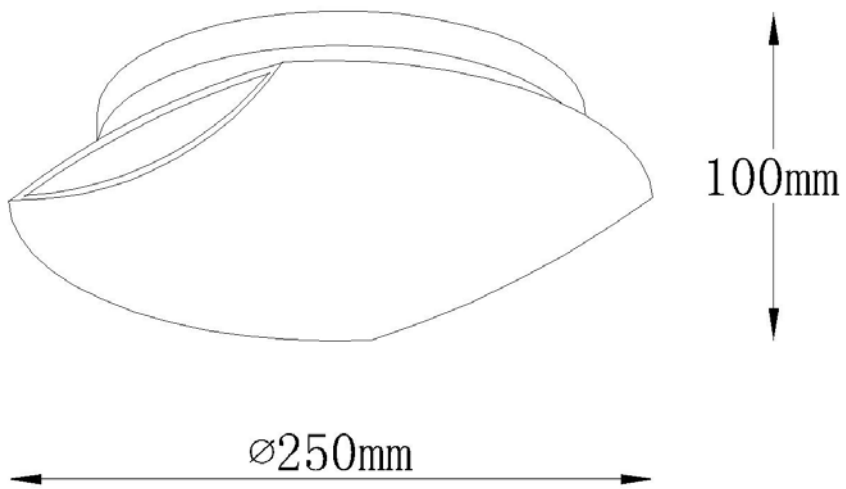

Line drawing of the item (with outline dimensions)

Item number:20226/25/61

Installation drawing (the same as it in its instruction manual)

Technical details

| | | |
|---|------------------|--------|
| materials used: | Metal + Glass | |
| color: | White | White |
| dimmable and how is the fixture dimmable: | | |
| size: | Height: | 110mm |
| | Length: | 250mm |
| | Width: | 220mm |
| | Net Weight: | 0.85kg |
| power requirements: | 220-240V / ~50Hz | |
| bulb type and maximum Wattage: | E14 Max.40W | |
| number of bulbs: | 1XE14 | |
| IP degree: | IP20 | |