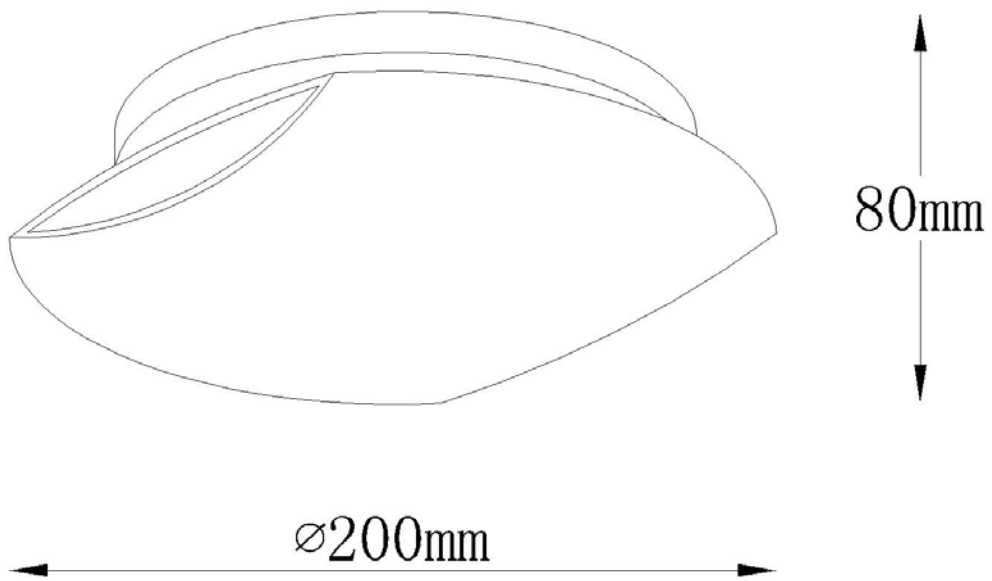

Line drawing of the item (with outline dimensions)

Item number:20226/20/61

Installation drawing (the same as it in its instruction manual)

## Technical details

materials used:	Metal + Glass	
color:	White	White
dimmable and how is the fixture dimmable:		
size:	Height:	80mm
	Length:	200mm
	Width:	170mm
	Net Weight:	0. 5kg
power requirements:	220-240V / ~50Hz	
bulb type and maximum Wattage:	E14 Max.40W	
number of bulbs:	1XE14	
IP degree:	IP20	