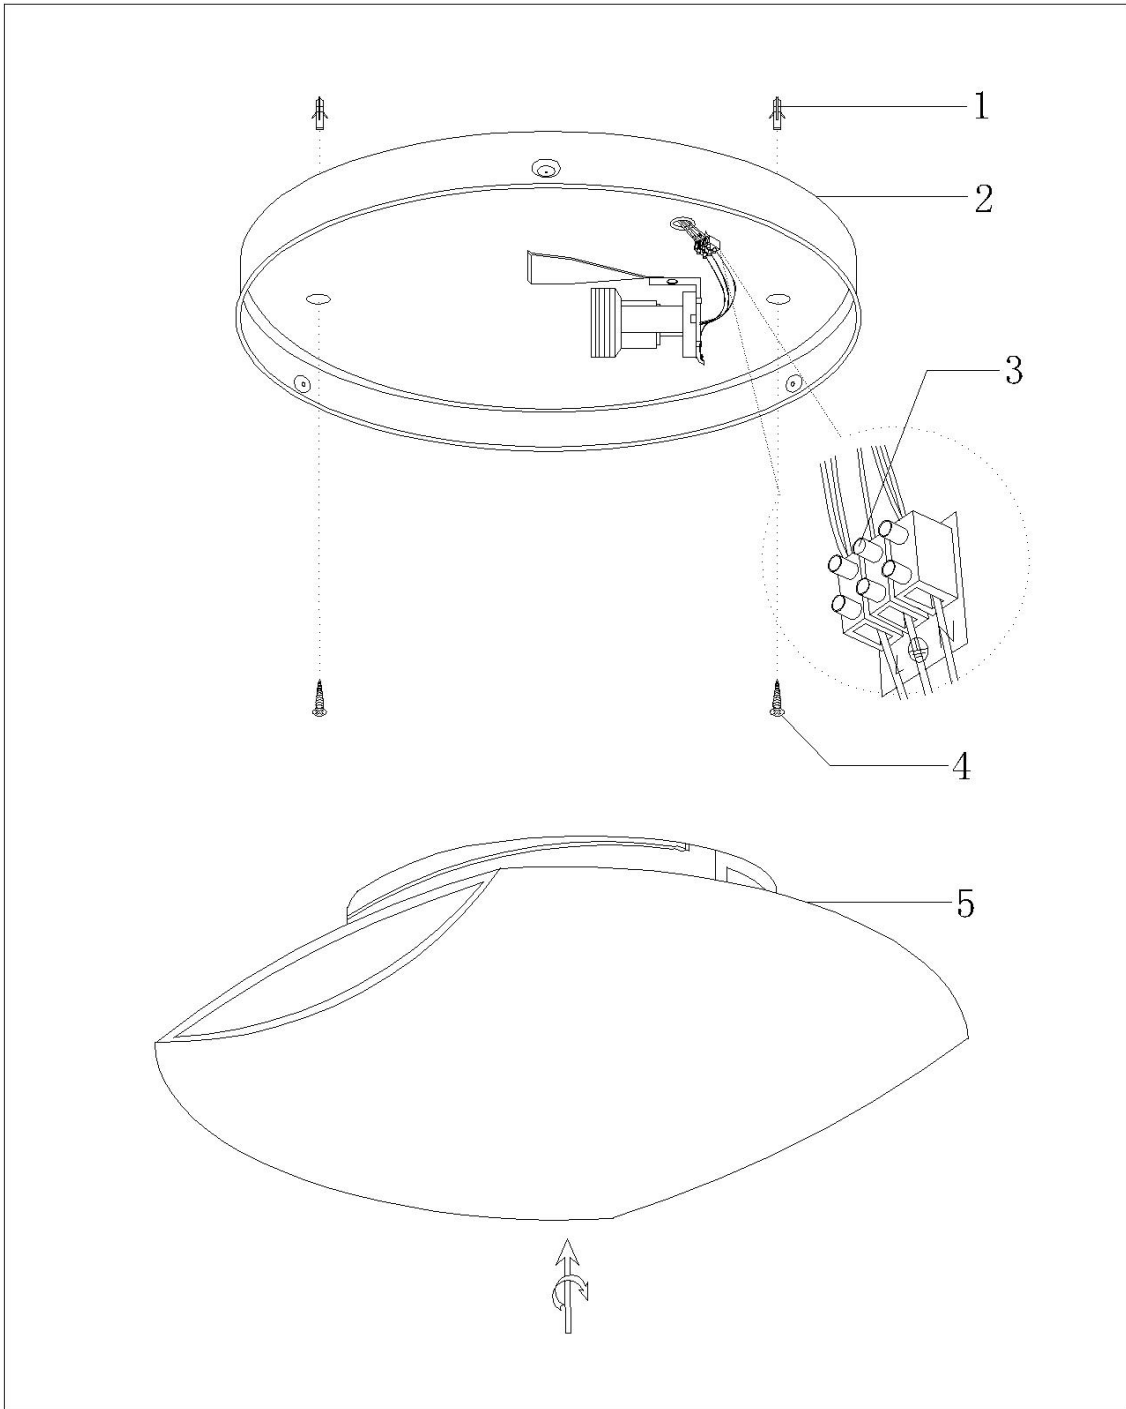

Line drawing of the item (with outline dimensions)

Item number:20226/20/61

Installation drawing (the same as it in its instruction manual)

## Technical details

materials used:	Metal + Glass	
color:	White	White
dimmable and how is the fixture dimmable:		
size:	Height:	80mm
	Length:	200mm
	Width:	170mm
	Net Weight:	0. 5kg
power requirements:	220-240V / ~50Hz	
bulb type and maximum Wattage:	E14 Max.40W	
number of bulbs:	1XE14	
IP degree:	IP20	