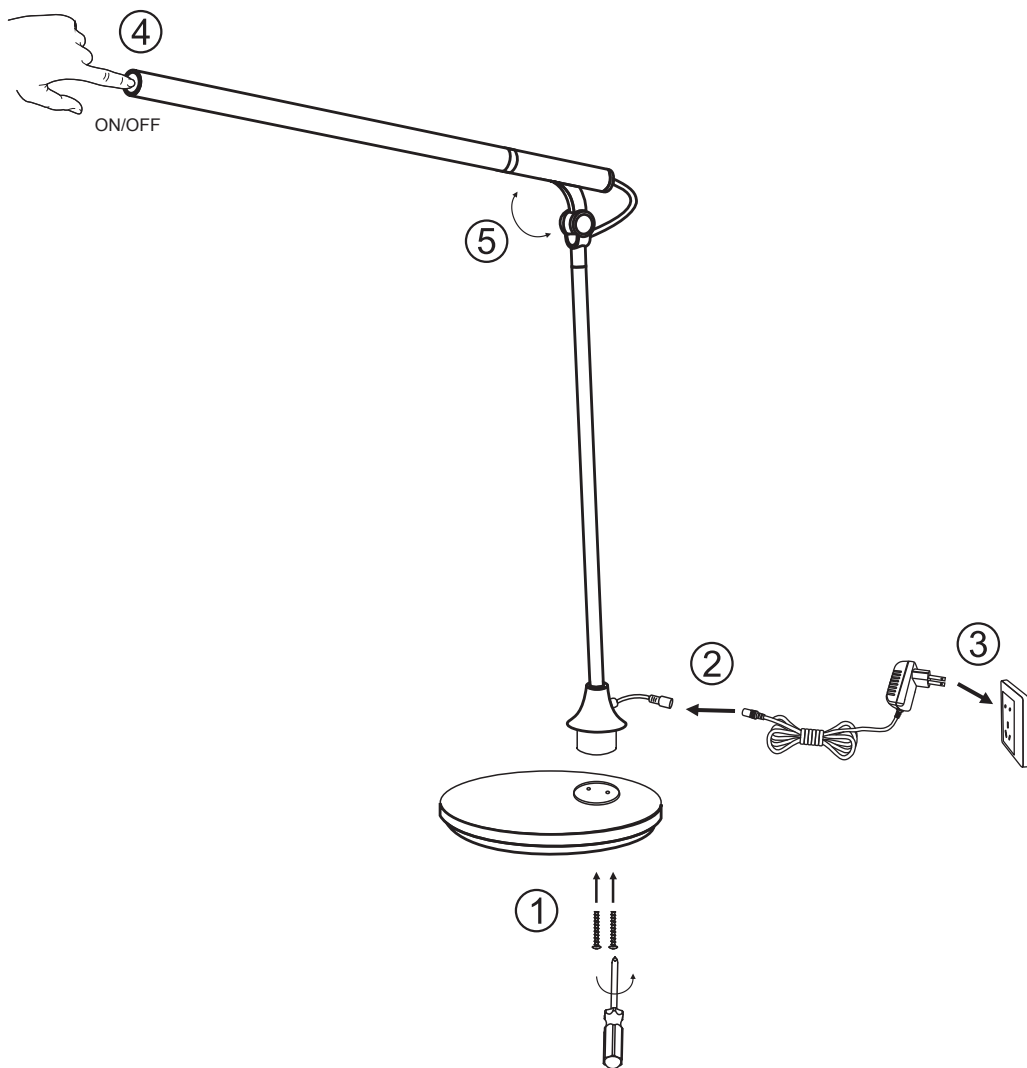

Item number:18651/04/30  
18651/04/36

## Technical details

materials used:	ALUMINUM
color:	WHITE/SILVER
dimmable and how is the fixture dimmable:	
size:	Height: 42cm
	Length:
	Width: $\Phi$ 17cm
	Net Weight: 1.06kg
power requirements:	220-240V~50Hz
bulb type and maximum Wattage:	48pcs 0.08W LED
number of bulbs:	DC 11V 0.4A
IP degree:	IP20