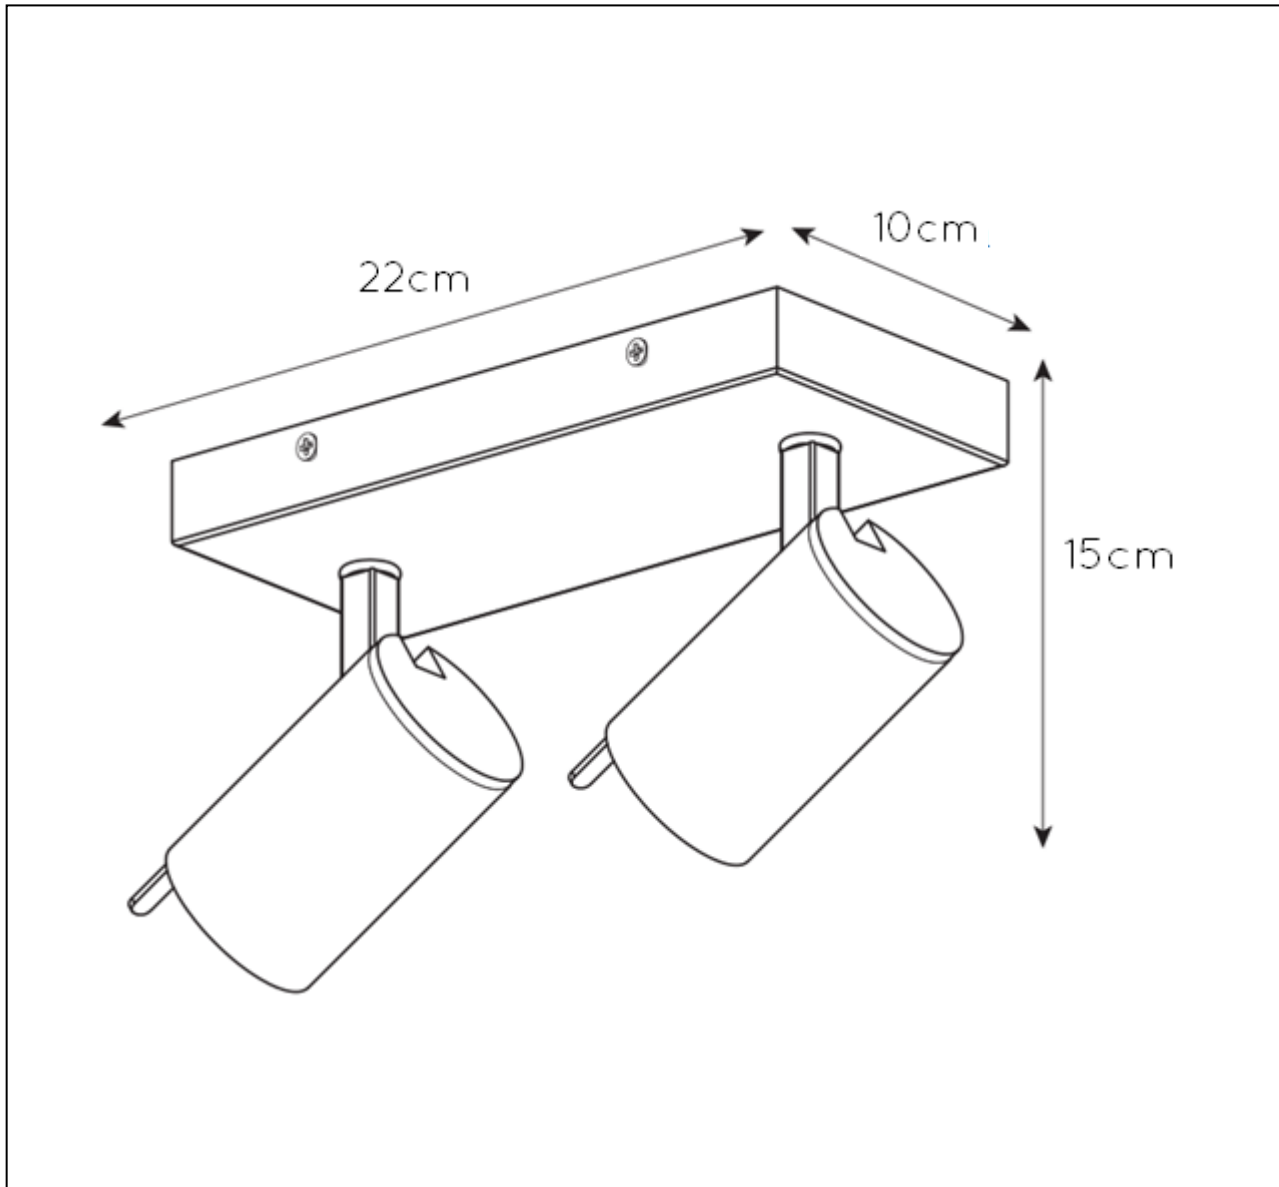

GRONY

Item number : 17998/10/30
EAN code : 5411212176905

For more specifications, dimensions please visit

www.lucide.com