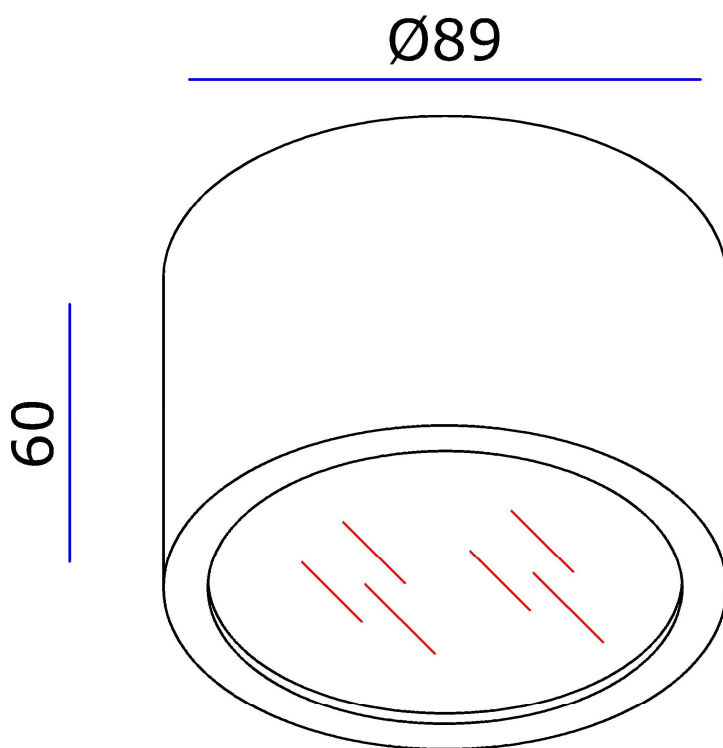

Line drawing of the item (with outline dimensions)

Item number:
17995/01/12

Installation drawing (the same as it in its instruction manual)

Technical details

materials used:	aluminum
color:	alu
dimnable and how is the fixture dimmable:	No
size:	Height: 60
	Length: 89
	Width:
	Net Weight: 0.42
power requirements:	100-240V
bulb type and maximum Wattage:	G9 LED
number of bulbs:	1
IP degree:	IP20