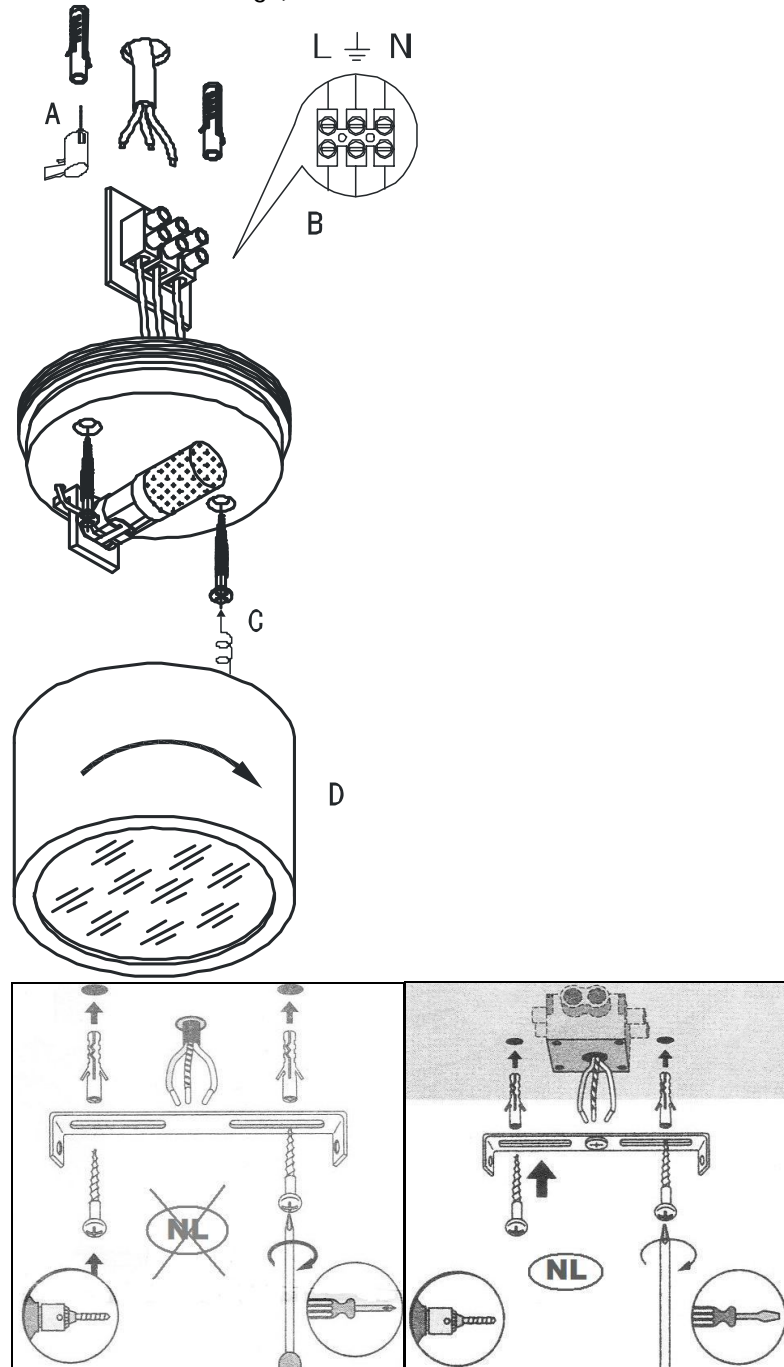

Line drawing of the item (with outline dimensions)

Item number:
17995/01/12

Installation drawing (the same as it in its instruction manual)

Technical details

materials used:	aluminum
color:	alu
dimnable and how is the fixture dimmable:	No
size:	Height: 60
	Length: 89
	Width:
	Net Weight: 0.42
power requirements:	100-240V
bulb type and maximum Wattage:	G9 LED
number of bulbs:	1
IP degree:	IP20