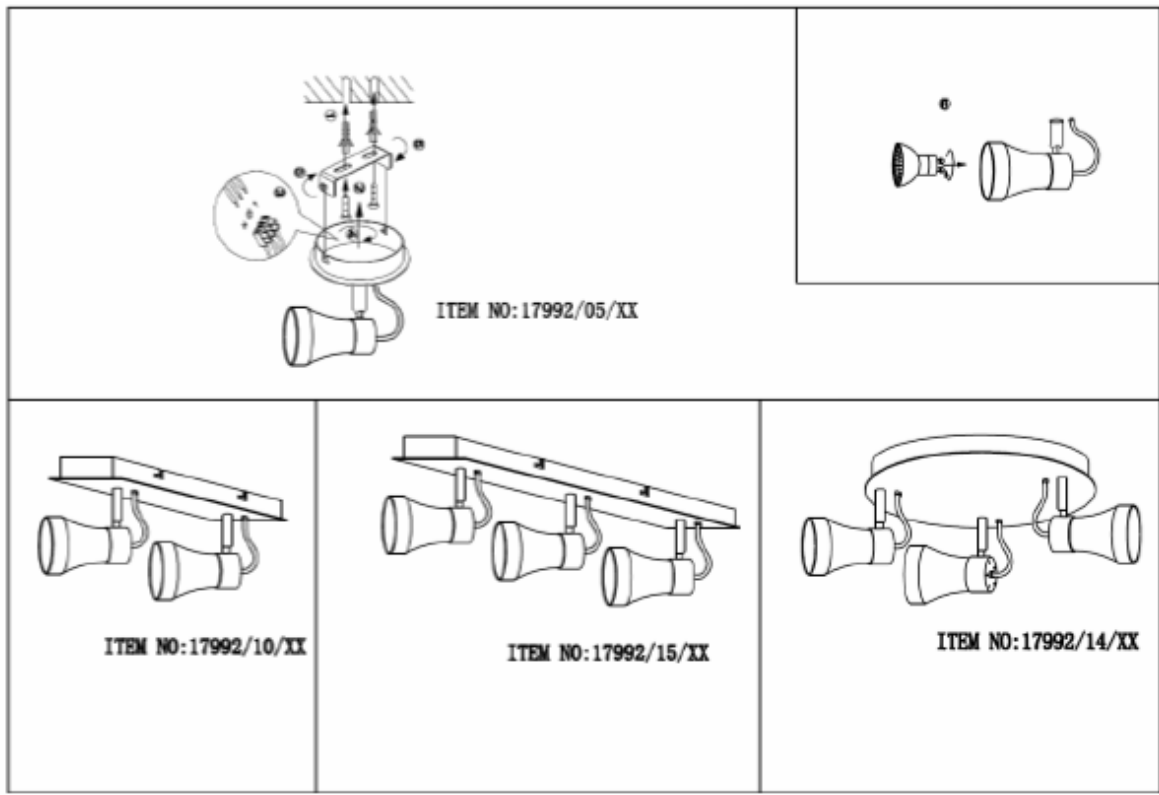

Line drawing of the item (with outline dimensions)

Item number: 17992/15

Installation drawing (the same as it in its instruction manual)

Technical details

materials used:	Metal
color:	哑镍/青古铜/红古铜
dimmable and how is the fixture dimmable:	
size:	Height: 14cm
	Length: 43cm
	Width: 8cm
	Net Weight: 1.13KGS
power requirements:	220-240V~50Hz
bulb type and maximum Wattage:	GU10 LED MAX.3*4.5W
number of bulbs:	3XGU10 LED
IP degree:	IP20