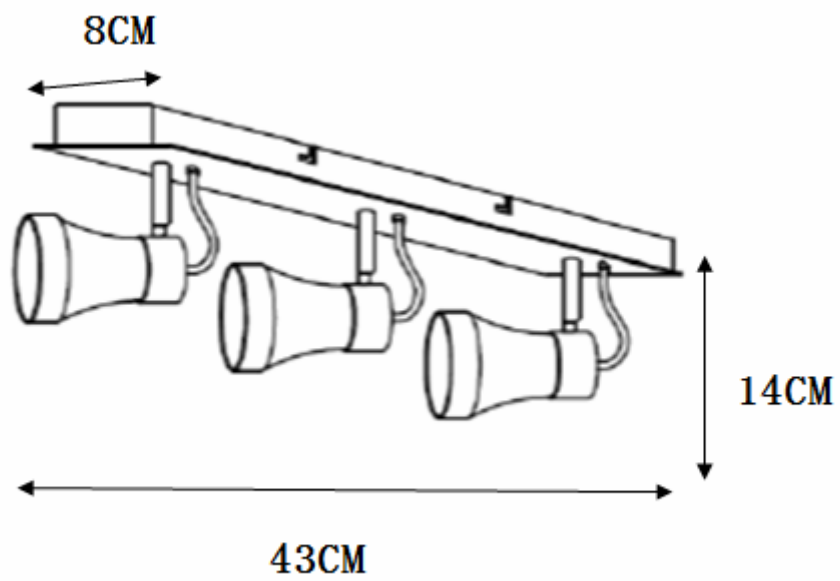

Line drawing of the item (with outline dimensions)

Item number: 17992/15

Installation drawing (the same as it in its instruction manual)

Technical details

materials used:	Metal
color:	哑镍/青古铜/红古铜
dimmable and how is the fixture dimmable:	
size:	Height: 14cm
	Length: 43cm
	Width: 8cm
	Net Weight: 1.13KGS
power requirements:	220-240V~50Hz
bulb type and maximum Wattage:	GU10 LED MAX.3*4.5W
number of bulbs:	3XGU10 LED
IP degree:	IP20