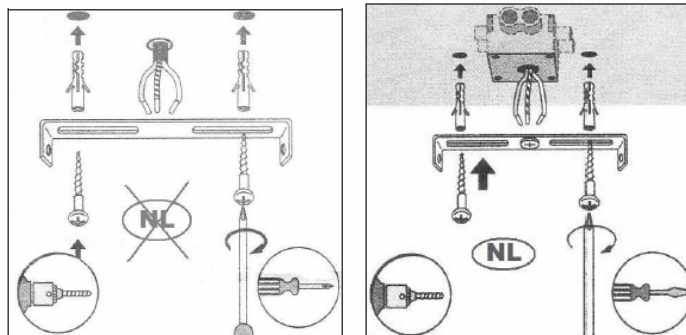

Line drawing of the item (with outline dimensions)

Item number: 17992/15

Installation drawing (the same as it in its instruction manual)

Technical details

materials used:	Metal
color:	哑镍/青古铜/红古铜
dimmable and how is the fixture dimmable:	
size:	Height: 14cm
	Length: 43cm
	Width: 8cm
	Net Weight: 1.13KGS
power requirements:	220-240V~50Hz
bulb type and maximum Wattage:	GU10 LED MAX.3*4.5W
number of bulbs:	3XGU10 LED
IP degree:	IP20