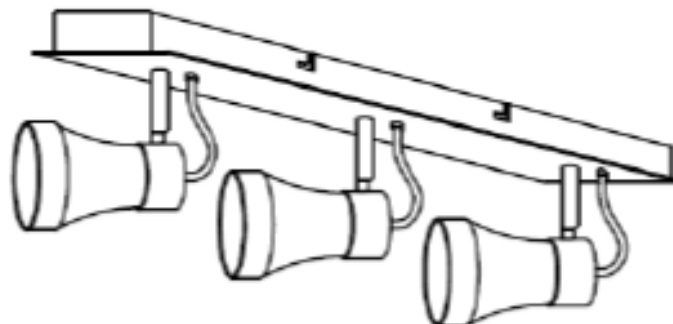

Line drawing of the item (with outline dimensions)

Item number: 17992/15

Installation drawing (the same as it in its instruction manual)

Technical details

materials used:	Metal
color:	哑镍/青古铜/红古铜
dimmable and how is the fixture dimmable:	
size:	Height: 14cm
	Length: 43cm
	Width: 8cm
	Net Weight: 1.13KGS
power requirements:	220-240V~50Hz
bulb type and maximum Wattage:	GU10 LED MAX.3*4.5W
number of bulbs:	3XGU10 LED
IP degree:	IP20