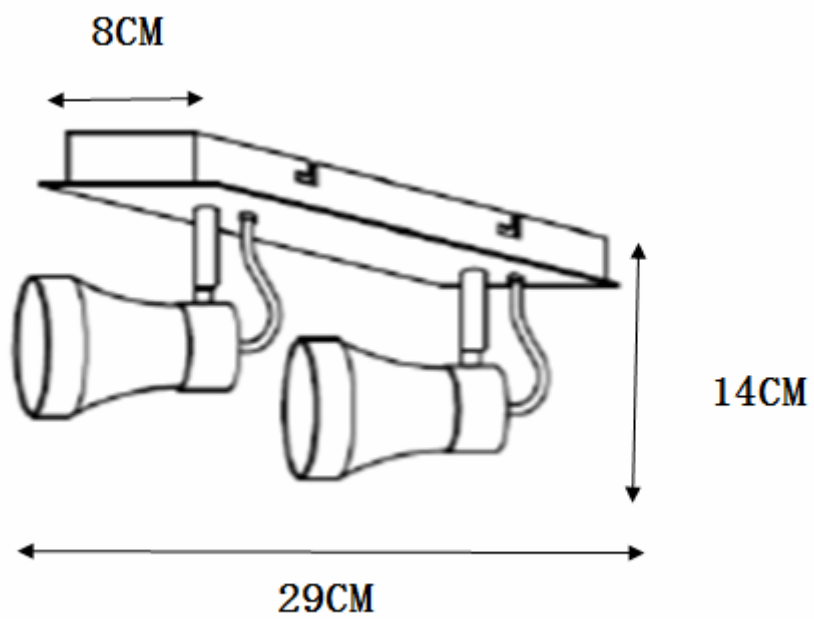

Line drawing of the item (with outline dimensions)

Item number: 17992/10

Installation drawing (the same as it in its instruction manual)

Technical details

materials used:	Metal
color:	哑镍/青古铜/红古铜
dimmable and how is the fixture dimmable:	
size:	Height: 14cm Length: 29cm Width: 8cm Net Weight: 0.76KGS
power requirements:	220-240V~50Hz
bulb type and maximum Wattage:	GU10 LED MAX.2*4.5W
number of bulbs:	2X GU10 LED
IP degree:	IP20