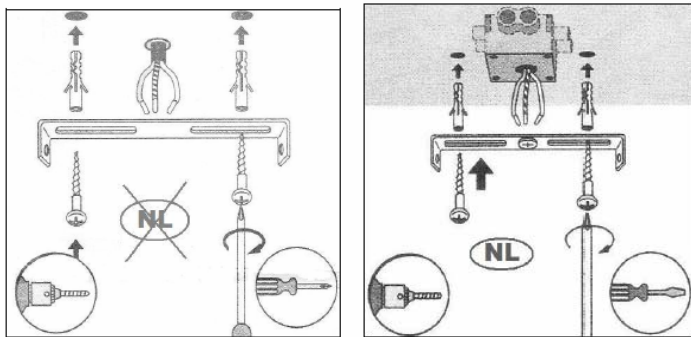

Line drawing of the item (with outline dimensions)

Item number: 17992/10

Installation drawing (the same as it in its instruction manual)

Technical details

materials used:	Metal
color:	哑镍/青古铜/红古铜
dimmable and how is the fixture dimmable:	
size:	Height: 14cm Length: 29cm Width: 8cm Net Weight: 0.76KGS
power requirements:	220-240V~50Hz
bulb type and maximum Wattage:	GU10 LED MAX.2*4.5W
number of bulbs:	2X GU10 LED
IP degree:	IP20