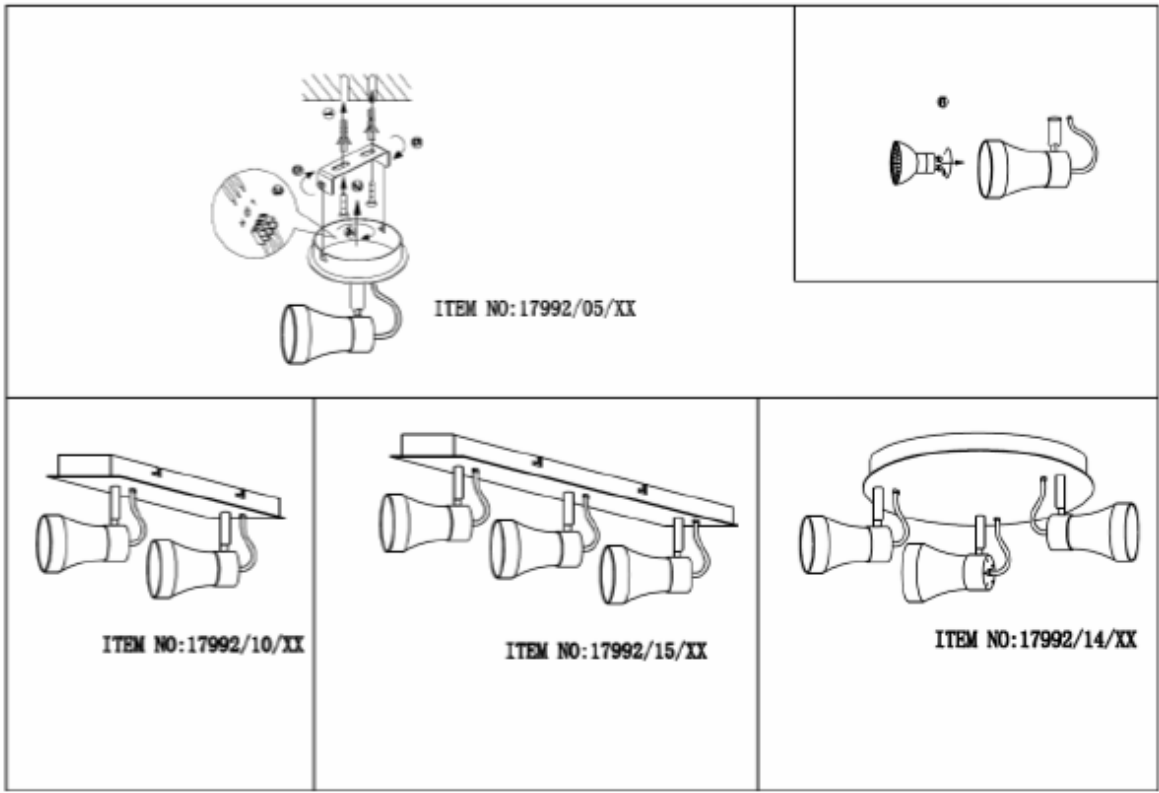

Line drawing of the item (with outline dimensions)

Item number: 17992/10

Installation drawing (the same as it in its instruction manual)

Technical details

materials used:	Metal
color:	哑镍/青古铜/红古铜
dimmable and how is the fixture dimmable:	
size:	Height: 14cm Length: 29cm Width: 8cm Net Weight: 0.76KGS
power requirements:	220-240V~50Hz
bulb type and maximum Wattage:	GU10 LED MAX.2*4.5W
number of bulbs:	2X GU10 LED
IP degree:	IP20