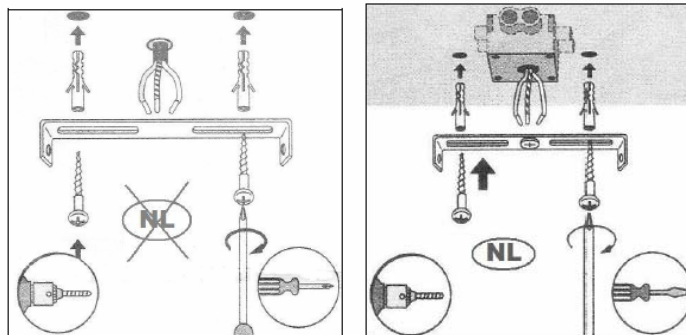

Line drawing of the item (with outline dimensions)

Item number: 17992/05

Installation drawing (the same as it in its instruction manual)

Technical details

materials used:	Metal
color:	哑镍/青古铜/红古铜
dimmable and how is the fixture dimmable:	
size:	Height: 14cm Length: 10cm Width: Net Weight: 0.31KGS
power requirements:	220-240V~50Hz
bulb type and maximum Wattage:	GU10 LED MAX.4.5W
number of bulbs:	1XGU10 LED
IP degree:	IP20