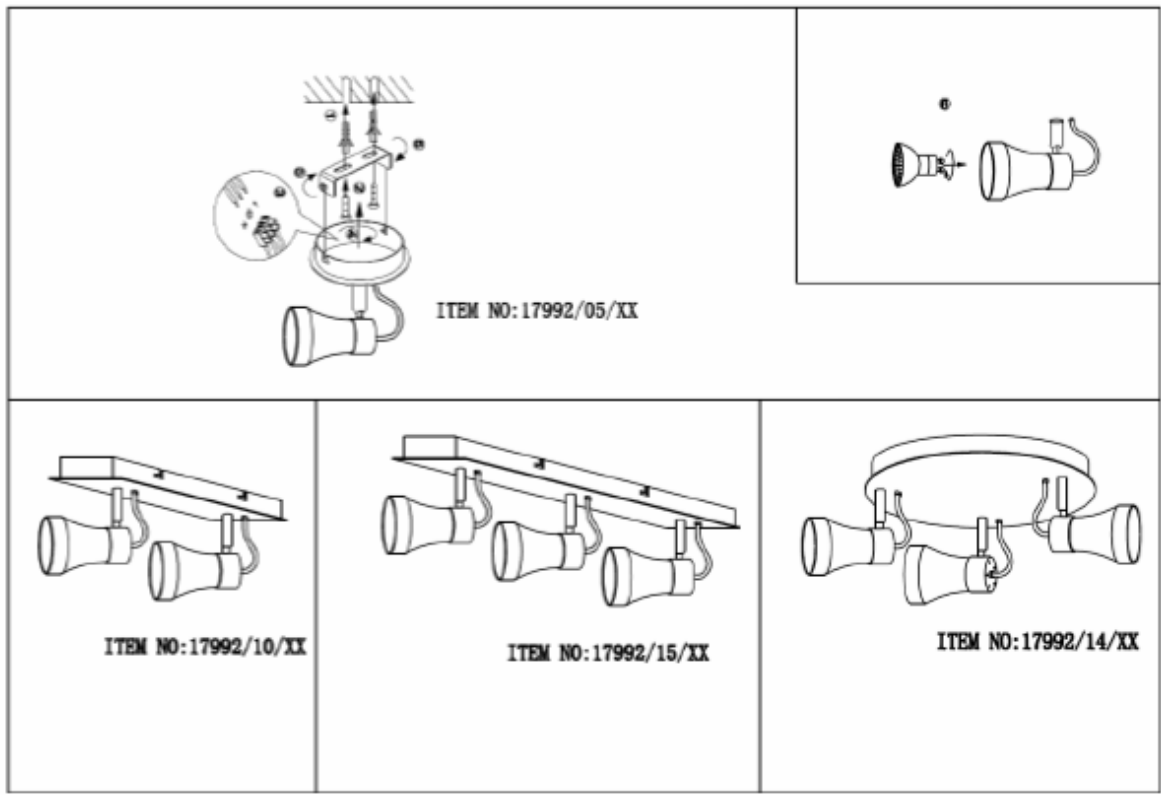

Line drawing of the item (with outline dimensions)

Item number: 17992/05

Installation drawing (the same as it in its instruction manual)

Technical details

materials used:	Metal
color:	哑镍/青古铜/红古铜
dimmable and how is the fixture dimmable:	
size:	Height: 14cm Length: 10cm Width: Net Weight: 0.31KGS
power requirements:	220-240V~50Hz
bulb type and maximum Wattage:	GU10 LED MAX.4.5W
number of bulbs:	1XGU10 LED
IP degree:	IP20