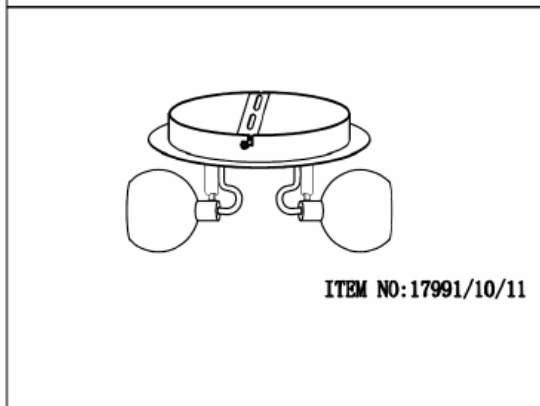

Line drawing of the item (with outline dimensions)

Item number: 17991/10/11

Installation drawing (the same as it in its instruction manual)

Technical details

materials used:	Metal
color:	CHROME
dimmable and how is the fixture dimmable:	
size:	Height: 13cm
	Length: 22cm
	Width:
	Net Weight: 0.78KGS
power requirements:	220-240V~50Hz
bulb type and maximum Wattage:	GU10 LED MAX.2*4.5W
number of bulbs:	2XGU10 LED
IP degree:	IP20