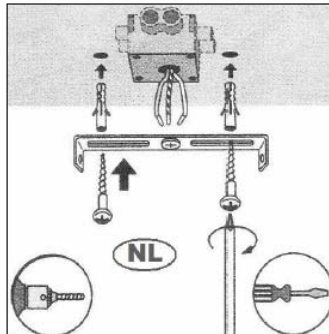

Line drawing of the item (with outline dimensions)

Item number: 17991/10/11

Installation drawing (the same as it in its instruction manual)

Technical details

materials used:	Metal
color:	CHROME
dimmable and how is the fixture dimmable:	
size:	Height: 13cm
	Length: 22cm
	Width:
	Net Weight: 0.78KGS
power requirements:	220-240V~50Hz
bulb type and maximum Wattage:	GU10 LED MAX.2*4.5W
number of bulbs:	2XGU10 LED
IP degree:	IP20