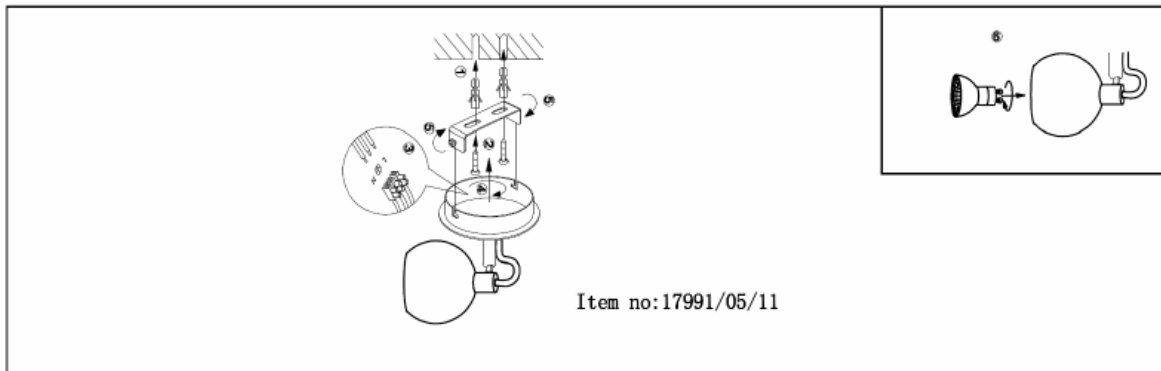

Line drawing of the item (with outline dimensions)

Item number: 17991/10/11

Installation drawing (the same as it in its instruction manual)

Technical details

materials used:	Metal
color:	CHROME
dimmable and how is the fixture dimmable:	
size:	Height: 13cm
	Length: 22cm
	Width:
	Net Weight: 0.78KGS
power requirements:	220-240V~50Hz
bulb type and maximum Wattage:	GU10 LED MAX.2*4.5W
number of bulbs:	2XGU10 LED
IP degree:	IP20