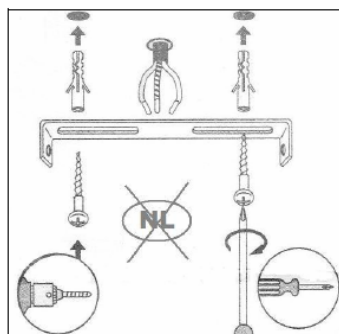

Line drawing of the item (with outline dimensions)

Item number: 17991/10/11

Installation drawing (the same as it in its instruction manual)

Technical details

materials used:	Metal
color:	CHROME
dimmable and how is the fixture dimmable:	
size:	Height: 13cm
	Length: 22cm
	Width:
	Net Weight: 0.78KGS
power requirements:	220-240V~50Hz
bulb type and maximum Wattage:	GU10 LED MAX.2*4.5W
number of bulbs:	2XGU10 LED
IP degree:	IP20