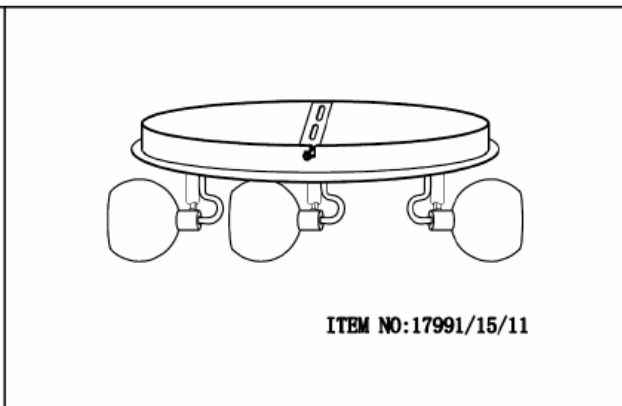

Line drawing of the item (with outline dimensions)

Item number: 17991/10/11

Installation drawing (the same as it in its instruction manual)

Technical details

materials used:	Metal
color:	CHROME
dimmable and how is the fixture dimmable:	
size:	Height: 13cm
	Length: 22cm
	Width:
	Net Weight: 0.78KGS
power requirements:	220-240V~50Hz
bulb type and maximum Wattage:	GU10 LED MAX.2*4.5W
number of bulbs:	2XGU10 LED
IP degree:	IP20