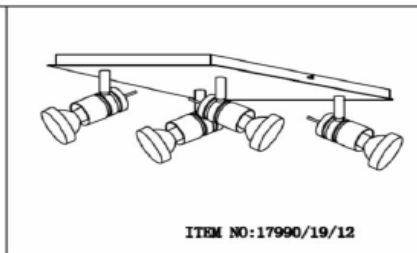

Line drawing of the item (with outline dimensions)

Item number: 17990/20/12

Installation drawing (the same as it in its instruction manual)

Technical details

materials used:	Aluminum
color:	Aluminum
dimmable and how is the fixture dimmable:	
size:	Height: 11cm
	Length: 62cm
	Width: 7cm
	Net Weight: 0.96KGS
power requirements:	220-240V~50Hz
bulb type and maximum Wattage:	GU10 LED MAX.4*4.5W
number of bulbs:	4XGU10 LED
IP degree:	IP20