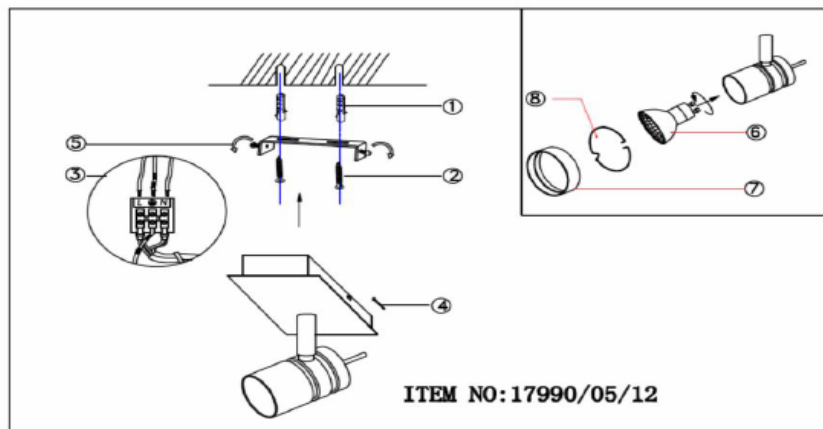

Line drawing of the item (with outline dimensions)

Item number: 17990/20/12

Installation drawing (the same as it in its instruction manual)

Technical details

materials used:	Aluminum
color:	Aluminum
dimmable and how is the fixture dimmable:	
size:	Height: 11cm
	Length: 62cm
	Width: 7cm
	Net Weight: 0.96KGS
power requirements:	220-240V~50Hz
bulb type and maximum Wattage:	GU10 LED MAX.4*4.5W
number of bulbs:	4XGU10 LED
IP degree:	IP20