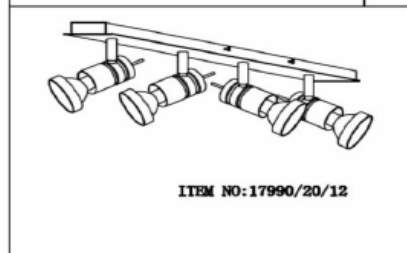

Line drawing of the item (with outline dimensions)

Item number: 17990/20/12

Installation drawing (the same as it in its instruction manual)

Technical details

materials used:	Aluminum
color:	Aluminum
dimmable and how is the fixture dimmable:	
size:	Height: 11cm
	Length: 62cm
	Width: 7cm
	Net Weight: 0.96KGS
power requirements:	220-240V~50Hz
bulb type and maximum Wattage:	GU10 LED MAX.4*4.5W
number of bulbs:	4XGU10 LED
IP degree:	IP20