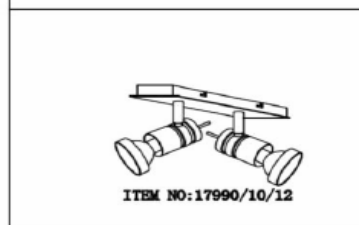

Line drawing of the item (with outline dimensions)

Item number: 17990/20/12

Installation drawing (the same as it in its instruction manual)

Technical details

materials used:	Aluminum
color:	Aluminum
dimmable and how is the fixture dimmable:	
size:	Height: 11cm
	Length: 62cm
	Width: 7cm
	Net Weight: 0.96KGS
power requirements:	220-240V~50Hz
bulb type and maximum Wattage:	GU10 LED MAX.4*4.5W
number of bulbs:	4XGU10 LED
IP degree:	IP20