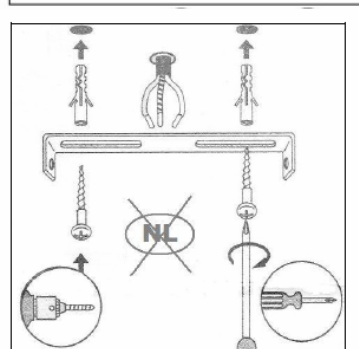

Line drawing of the item (with outline dimensions)

Item number: 17990/20/12

Installation drawing (the same as it in its instruction manual)

Technical details

materials used:	Aluminum
color:	Aluminum
dimmable and how is the fixture dimmable:	
size:	Height: 11cm
	Length: 62cm
	Width: 7cm
	Net Weight: 0.96KGS
power requirements:	220-240V~50Hz
bulb type and maximum Wattage:	GU10 LED MAX.4*4.5W
number of bulbs:	4XGU10 LED
IP degree:	IP20