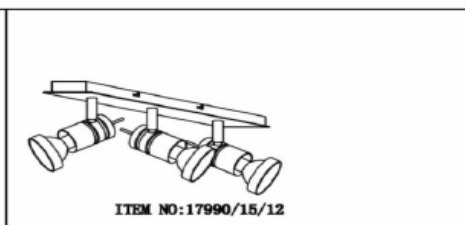

Line drawing of the item (with outline dimensions)

Item number: 17990/20/12

Installation drawing (the same as it in its instruction manual)

Technical details

materials used:	Aluminum
color:	Aluminum
dimmable and how is the fixture dimmable:	
size:	Height: 11cm
	Length: 62cm
	Width: 7cm
	Net Weight: 0.96KGS
power requirements:	220-240V~50Hz
bulb type and maximum Wattage:	GU10 LED MAX.4*4.5W
number of bulbs:	4XGU10 LED
IP degree:	IP20