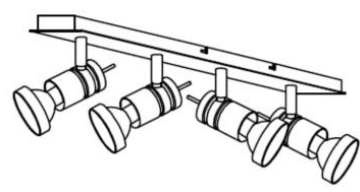

Line drawing of the item (with outline dimensions)

Item number: 17990/20/12

Installation drawing (the same as it in its instruction manual)

Technical details

materials used:	Aluminum
color:	Aluminum
dimmable and how is the fixture dimmable:	
size:	Height: 11cm
	Length: 62cm
	Width: 7cm
	Net Weight: 0.96KGS
power requirements:	220-240V~50Hz
bulb type and maximum Wattage:	GU10 LED MAX.4*4.5W
number of bulbs:	4XGU10 LED
IP degree:	IP20