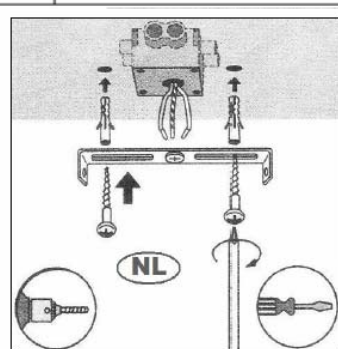

Line drawing of the item (with outline dimensions)

Item number: 17990/20/12

Installation drawing (the same as it in its instruction manual)

Technical details

materials used:	Aluminum
color:	Aluminum
dimmable and how is the fixture dimmable:	
size:	Height: 11cm
	Length: 62cm
	Width: 7cm
	Net Weight: 0.96KGS
power requirements:	220-240V~50Hz
bulb type and maximum Wattage:	GU10 LED MAX.4*4.5W
number of bulbs:	4XGU10 LED
IP degree:	IP20