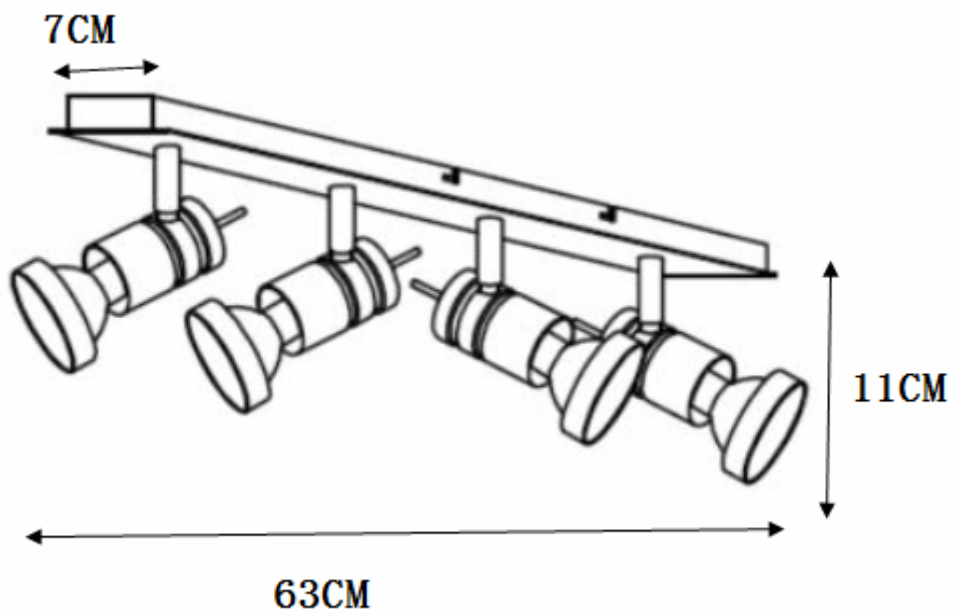

Line drawing of the item (with outline dimensions)

Item number: 17990/20/12

Installation drawing (the same as it in its instruction manual)

Technical details

materials used:	Aluminum
color:	Aluminum
dimmable and how is the fixture dimmable:	
size:	Height: 11cm
	Length: 62cm
	Width: 7cm
	Net Weight: 0.96KGS
power requirements:	220-240V~50Hz
bulb type and maximum Wattage:	GU10 LED MAX.4*4.5W
number of bulbs:	4XGU10 LED
IP degree:	IP20