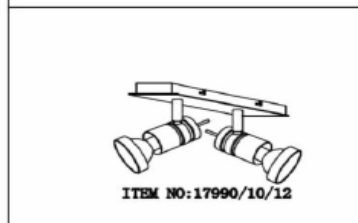

Line drawing of the item (with outline dimensions)

Item number: 17990/19/12

Installation drawing (the same as it in its instruction manual)

Technical details

| | |
|---|---------------------|
| materials used: | Aluminum |
| color: | Aluminum |
| dimmable and how is the fixture dimmable: | |
| size: | Height: 11cm |
| | Length: 25cm |
| | Width: 25cm |
| | Net Weight: 1.05KGS |
| power requirements: | 220-240V~50Hz |
| bulb type and maximum Wattage: | GU10 LED MAX.4*4.5W |
| number of bulbs: | 4XGU10 LED |
| IP degree: | IP20 |