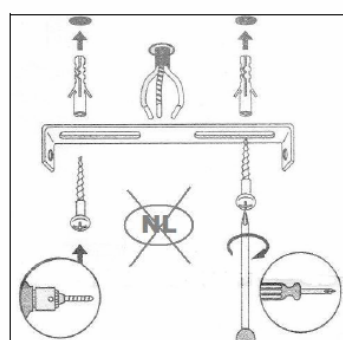

Line drawing of the item (with outline dimensions)

Item number: 17990/19/12

Installation drawing (the same as it in its instruction manual)

Technical details

| | |
|---|---------------------|
| materials used: | Aluminum |
| color: | Aluminum |
| dimmable and how is the fixture dimmable: | |
| size: | Height: 11cm |
| | Length: 25cm |
| | Width: 25cm |
| | Net Weight: 1.05KGS |
| power requirements: | 220-240V~50Hz |
| bulb type and maximum Wattage: | GU10 LED MAX.4*4.5W |
| number of bulbs: | 4XGU10 LED |
| IP degree: | IP20 |