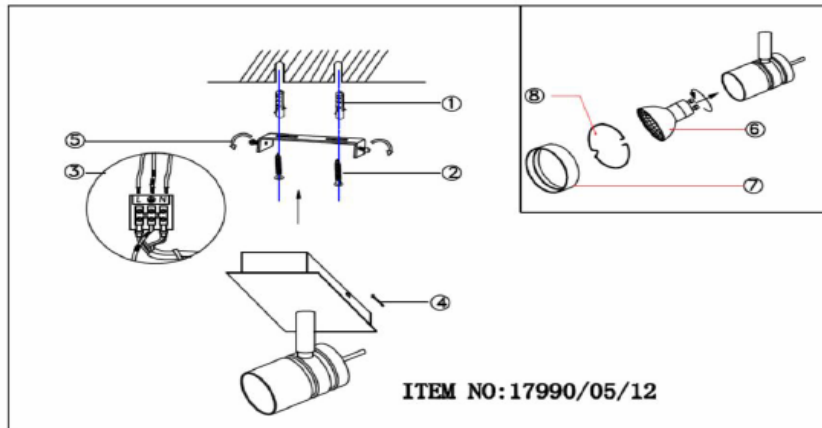

Line drawing of the item (with outline dimensions)

Item number: 17990/19/12

Installation drawing (the same as it in its instruction manual)

Technical details

| | |
|---|---------------------|
| materials used: | Aluminum |
| color: | Aluminum |
| dimmable and how is the fixture dimmable: | |
| size: | Height: 11cm |
| | Length: 25cm |
| | Width: 25cm |
| | Net Weight: 1.05KGS |
| power requirements: | 220-240V~50Hz |
| bulb type and maximum Wattage: | GU10 LED MAX.4*4.5W |
| number of bulbs: | 4XGU10 LED |
| IP degree: | IP20 |