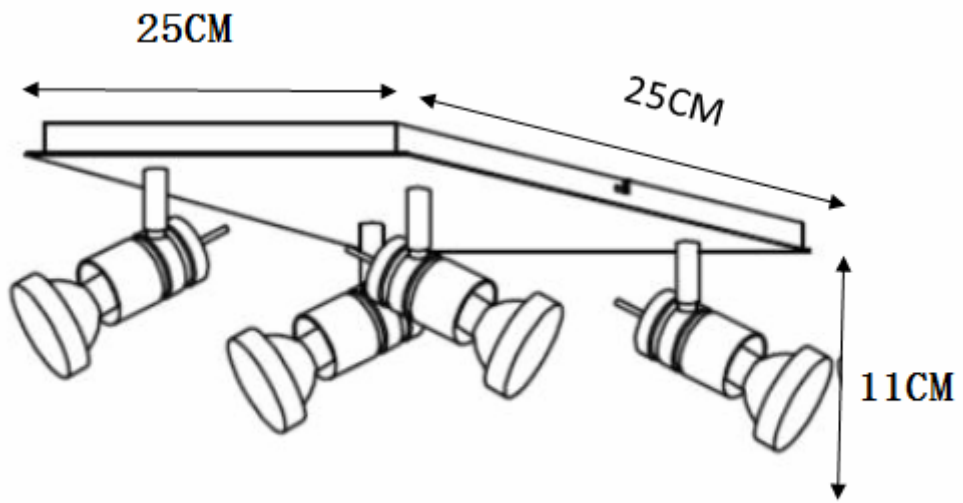

Line drawing of the item (with outline dimensions)

Item number: 17990/19/12

Installation drawing (the same as it in its instruction manual)

Technical details

| | |
|---|---------------------|
| materials used: | Aluminum |
| color: | Aluminum |
| dimmable and how is the fixture dimmable: | |
| size: | Height: 11cm |
| | Length: 25cm |
| | Width: 25cm |
| | Net Weight: 1.05KGS |
| power requirements: | 220-240V~50Hz |
| bulb type and maximum Wattage: | GU10 LED MAX.4*4.5W |
| number of bulbs: | 4XGU10 LED |
| IP degree: | IP20 |