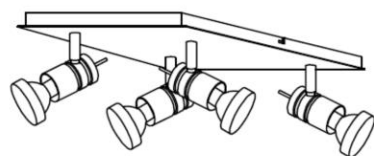

Line drawing of the item (with outline dimensions)

Item number: 17990/19/12

Installation drawing (the same as it in its instruction manual)

Technical details

| | |
|---|---------------------|
| materials used: | Aluminum |
| color: | Aluminum |
| dimmable and how is the fixture dimmable: | |
| size: | Height: 11cm |
| | Length: 25cm |
| | Width: 25cm |
| | Net Weight: 1.05KGS |
| power requirements: | 220-240V~50Hz |
| bulb type and maximum Wattage: | GU10 LED MAX.4*4.5W |
| number of bulbs: | 4XGU10 LED |
| IP degree: | IP20 |