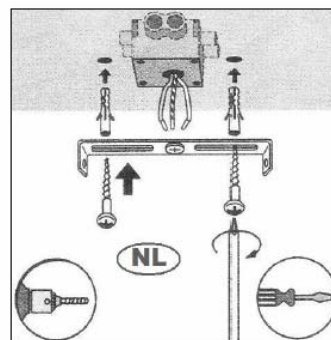

Line drawing of the item (with outline dimensions)

Item number: 17990/19/12

Installation drawing (the same as it in its instruction manual)

Technical details

| | |
|---|---------------------|
| materials used: | Aluminum |
| color: | Aluminum |
| dimmable and how is the fixture dimmable: | |
| size: | Height: 11cm |
| | Length: 25cm |
| | Width: 25cm |
| | Net Weight: 1.05KGS |
| power requirements: | 220-240V~50Hz |
| bulb type and maximum Wattage: | GU10 LED MAX.4*4.5W |
| number of bulbs: | 4XGU10 LED |
| IP degree: | IP20 |