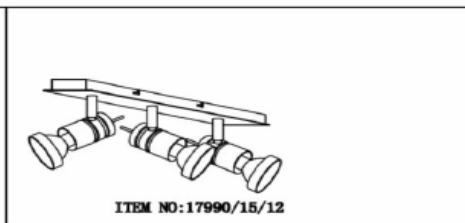

Line drawing of the item (with outline dimensions)

Item number: 17990/19/12

Installation drawing (the same as it in its instruction manual)

Technical details

| | |
|---|---------------------|
| materials used: | Aluminum |
| color: | Aluminum |
| dimmable and how is the fixture dimmable: | |
| size: | Height: 11cm |
| | Length: 25cm |
| | Width: 25cm |
| | Net Weight: 1.05KGS |
| power requirements: | 220-240V~50Hz |
| bulb type and maximum Wattage: | GU10 LED MAX.4*4.5W |
| number of bulbs: | 4XGU10 LED |
| IP degree: | IP20 |