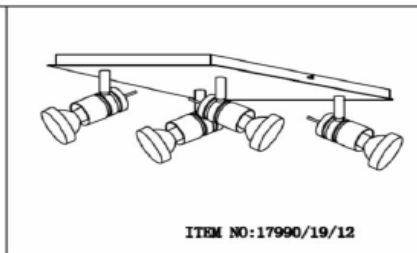

Line drawing of the item (with outline dimensions)

Item number: 17990/19/12

Installation drawing (the same as it in its instruction manual)

Technical details

| | |
|---|---------------------|
| materials used: | Aluminum |
| color: | Aluminum |
| dimmable and how is the fixture dimmable: | |
| size: | Height: 11cm |
| | Length: 25cm |
| | Width: 25cm |
| | Net Weight: 1.05KGS |
| power requirements: | 220-240V~50Hz |
| bulb type and maximum Wattage: | GU10 LED MAX.4*4.5W |
| number of bulbs: | 4XGU10 LED |
| IP degree: | IP20 |