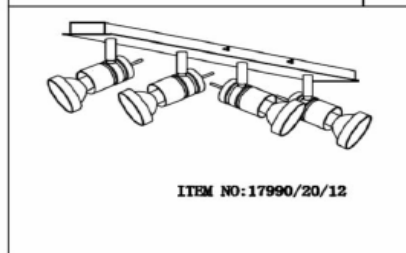

Line drawing of the item (with outline dimensions)

Item number: 17990/19/12

Installation drawing (the same as it in its instruction manual)

Technical details

| | |
|---|---------------------|
| materials used: | Aluminum |
| color: | Aluminum |
| dimmable and how is the fixture dimmable: | |
| size: | Height: 11cm |
| | Length: 25cm |
| | Width: 25cm |
| | Net Weight: 1.05KGS |
| power requirements: | 220-240V~50Hz |
| bulb type and maximum Wattage: | GU10 LED MAX.4*4.5W |
| number of bulbs: | 4XGU10 LED |
| IP degree: | IP20 |