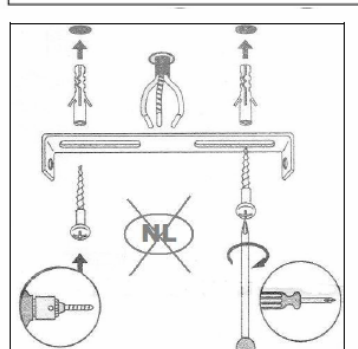

Line drawing of the item (with outline dimensions)

Item number: 17990/15/12

Installation drawing (the same as it in its instruction manual)

Technical details

materials used:	Aluminum
color:	Aluminum
dimmable and how is the fixture dimmable:	
size:	Height: 11cm
	Length: 45cm
	Width: 7cm
	Net Weight: 0.74KGS
power requirements:	220-240V~50Hz
bulb type and maximum Wattage:	GU10 LED MAX.3*4.5W
number of bulbs:	3XGU10 LED
IP degree:	IP20