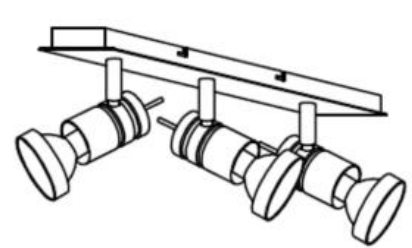

Line drawing of the item (with outline dimensions)

Item number: 17990/15/12

Installation drawing (the same as it in its instruction manual)

Technical details

materials used:	Aluminum
color:	Aluminum
dimmable and how is the fixture dimmable:	
size:	Height: 11cm
	Length: 45cm
	Width: 7cm
	Net Weight: 0.74KGS
power requirements:	220-240V~50Hz
bulb type and maximum Wattage:	GU10 LED MAX.3*4.5W
number of bulbs:	3XGU10 LED
IP degree:	IP20