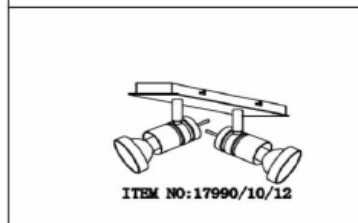

Line drawing of the item (with outline dimensions)

Item number: 17990/15/12

Installation drawing (the same as it in its instruction manual)

Technical details

materials used:	Aluminum
color:	Aluminum
dimmable and how is the fixture dimmable:	
size:	Height: 11cm
	Length: 45cm
	Width: 7cm
	Net Weight: 0.74KGS
power requirements:	220-240V~50Hz
bulb type and maximum Wattage:	GU10 LED MAX.3*4.5W
number of bulbs:	3XGU10 LED
IP degree:	IP20