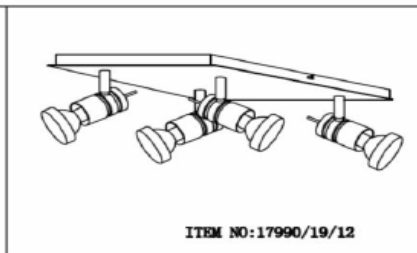

Line drawing of the item (with outline dimensions)

Item number: 17990/15/12

Installation drawing (the same as it in its instruction manual)

Technical details

materials used:	Aluminum
color:	Aluminum
dimmable and how is the fixture dimmable:	
size:	Height: 11cm
	Length: 45cm
	Width: 7cm
	Net Weight: 0.74KGS
power requirements:	220-240V~50Hz
bulb type and maximum Wattage:	GU10 LED MAX.3*4.5W
number of bulbs:	3XGU10 LED
IP degree:	IP20