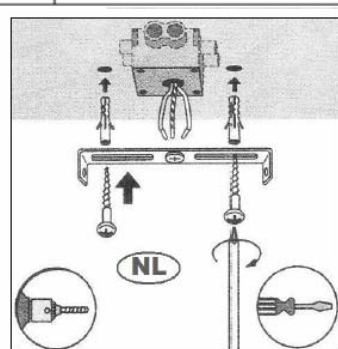

Line drawing of the item (with outline dimensions)

Item number: 17990/15/12

Installation drawing (the same as it in its instruction manual)

Technical details

materials used:	Aluminum
color:	Aluminum
dimmable and how is the fixture dimmable:	
size:	Height: 11cm
	Length: 45cm
	Width: 7cm
	Net Weight: 0.74KGS
power requirements:	220-240V~50Hz
bulb type and maximum Wattage:	GU10 LED MAX.3*4.5W
number of bulbs:	3XGU10 LED
IP degree:	IP20