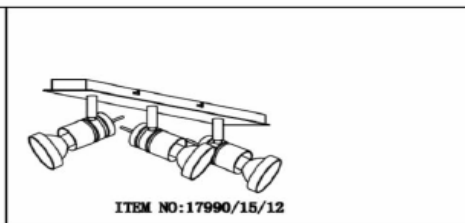

Line drawing of the item (with outline dimensions)

Item number: 17990/15/12

Installation drawing (the same as it in its instruction manual)

Technical details

materials used:	Aluminum
color:	Aluminum
dimmable and how is the fixture dimmable:	
size:	Height: 11cm
	Length: 45cm
	Width: 7cm
	Net Weight: 0.74KGS
power requirements:	220-240V~50Hz
bulb type and maximum Wattage:	GU10 LED MAX.3*4.5W
number of bulbs:	3XGU10 LED
IP degree:	IP20