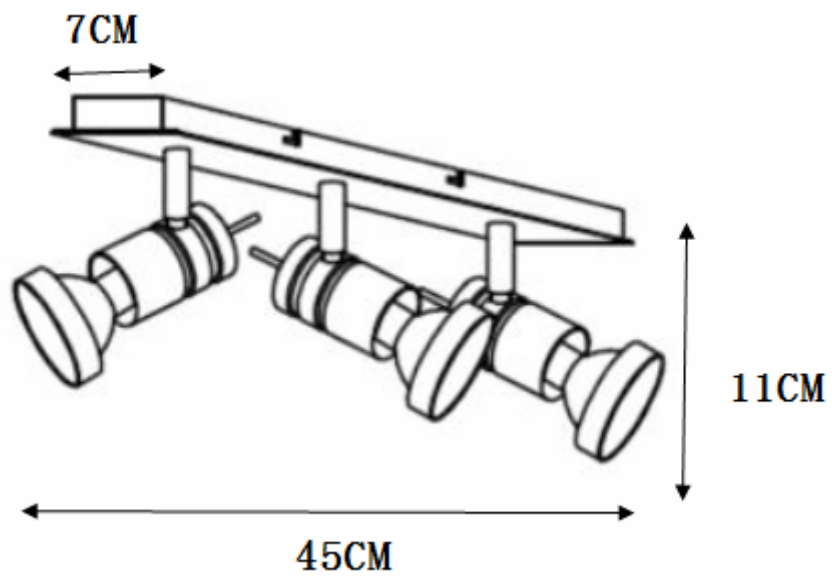

Line drawing of the item (with outline dimensions)

Item number: 17990/15/12

Installation drawing (the same as it in its instruction manual)

Technical details

materials used:	Aluminum
color:	Aluminum
dimmable and how is the fixture dimmable:	
size:	Height: 11cm
	Length: 45cm
	Width: 7cm
	Net Weight: 0.74KGS
power requirements:	220-240V~50Hz
bulb type and maximum Wattage:	GU10 LED MAX.3*4.5W
number of bulbs:	3XGU10 LED
IP degree:	IP20