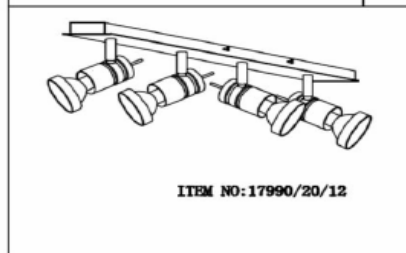

Line drawing of the item (with outline dimensions)

Item number: 17990/15/12

Installation drawing (the same as it in its instruction manual)

Technical details

materials used:	Aluminum
color:	Aluminum
dimmable and how is the fixture dimmable:	
size:	Height: 11cm
	Length: 45cm
	Width: 7cm
	Net Weight: 0.74KGS
power requirements:	220-240V~50Hz
bulb type and maximum Wattage:	GU10 LED MAX.3*4.5W
number of bulbs:	3XGU10 LED
IP degree:	IP20