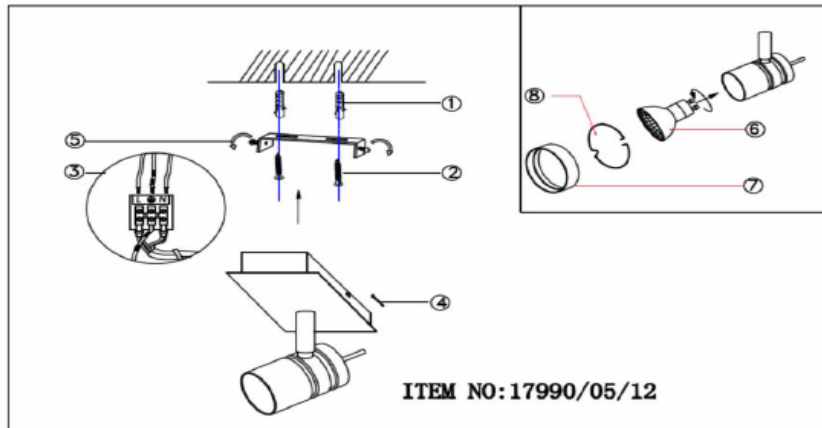

Line drawing of the item (with outline dimensions)

Item number: 17990/15/12

Installation drawing (the same as it in its instruction manual)

Technical details

materials used:	Aluminum
color:	Aluminum
dimmable and how is the fixture dimmable:	
size:	Height: 11cm
	Length: 45cm
	Width: 7cm
	Net Weight: 0.74KGS
power requirements:	220-240V~50Hz
bulb type and maximum Wattage:	GU10 LED MAX.3*4.5W
number of bulbs:	3XGU10 LED
IP degree:	IP20