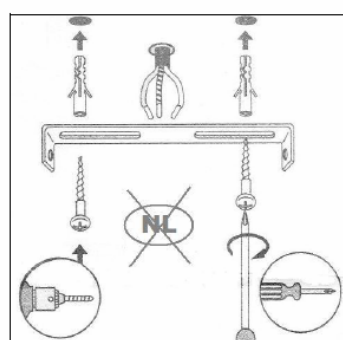

Line drawing of the item (with outline dimensions)

Item number: 17990/10/12

Installation drawing (the same as it in its instruction manual)

Technical details

materials used:	Aluminum
color:	Aluminum
dimmable and how is the fixture dimmable:	
size:	Height: 11cm
	Length: 35cm
	Width: 7cm
	Net Weight: .0.53KGS
power requirements:	220-240V~50Hz
bulb type and maximum Wattage:	GU10 LED MAX.2*4.5W
number of bulbs:	2XGU10 LED
IP degree:	IP20