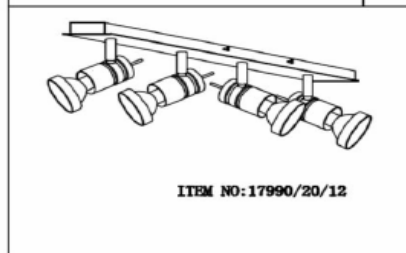

Line drawing of the item (with outline dimensions)

Item number: 17990/10/12

Installation drawing (the same as it in its instruction manual)

Technical details

materials used:	Aluminum
color:	Aluminum
dimmable and how is the fixture dimmable:	
size:	Height: 11cm
	Length: 35cm
	Width: 7cm
	Net Weight: .0.53KGS
power requirements:	220-240V~50Hz
bulb type and maximum Wattage:	GU10 LED MAX.2*4.5W
number of bulbs:	2XGU10 LED
IP degree:	IP20