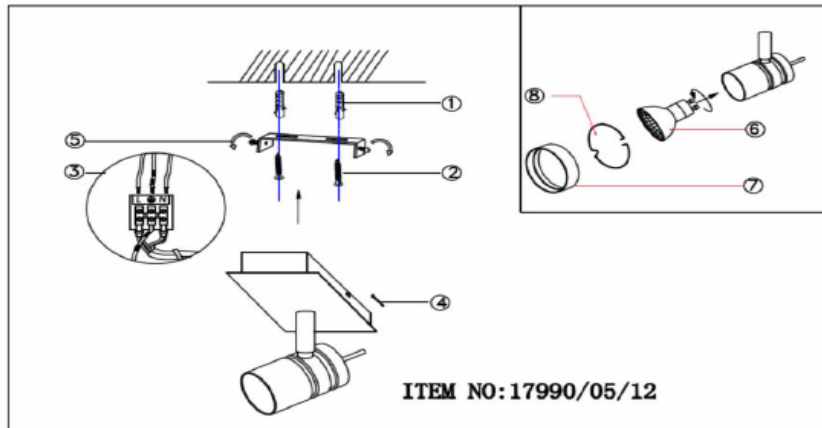

Line drawing of the item (with outline dimensions)

Item number: 17990/10/12

Installation drawing (the same as it in its instruction manual)

Technical details

materials used:	Aluminum
color:	Aluminum
dimmable and how is the fixture dimmable:	
size:	Height: 11cm
	Length: 35cm
	Width: 7cm
	Net Weight: .0.53KGS
power requirements:	220-240V~50Hz
bulb type and maximum Wattage:	GU10 LED MAX.2*4.5W
number of bulbs:	2XGU10 LED
IP degree:	IP20