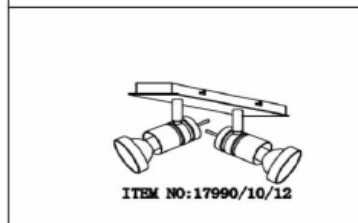

Line drawing of the item (with outline dimensions)

Item number: 17990/10/12

Installation drawing (the same as it in its instruction manual)

Technical details

materials used:	Aluminum
color:	Aluminum
dimmable and how is the fixture dimmable:	
size:	Height: 11cm
	Length: 35cm
	Width: 7cm
	Net Weight: .0.53KGS
power requirements:	220-240V~50Hz
bulb type and maximum Wattage:	GU10 LED MAX.2*4.5W
number of bulbs:	2XGU10 LED
IP degree:	IP20