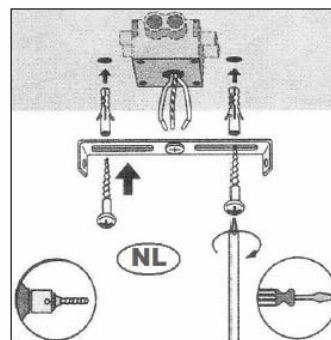

Line drawing of the item (with outline dimensions)

Item number: 17990/10/12

Installation drawing (the same as it in its instruction manual)

Technical details

materials used:	Aluminum
color:	Aluminum
dimmable and how is the fixture dimmable:	
size:	Height: 11cm
	Length: 35cm
	Width: 7cm
	Net Weight: .0.53KGS
power requirements:	220-240V~50Hz
bulb type and maximum Wattage:	GU10 LED MAX.2*4.5W
number of bulbs:	2XGU10 LED
IP degree:	IP20