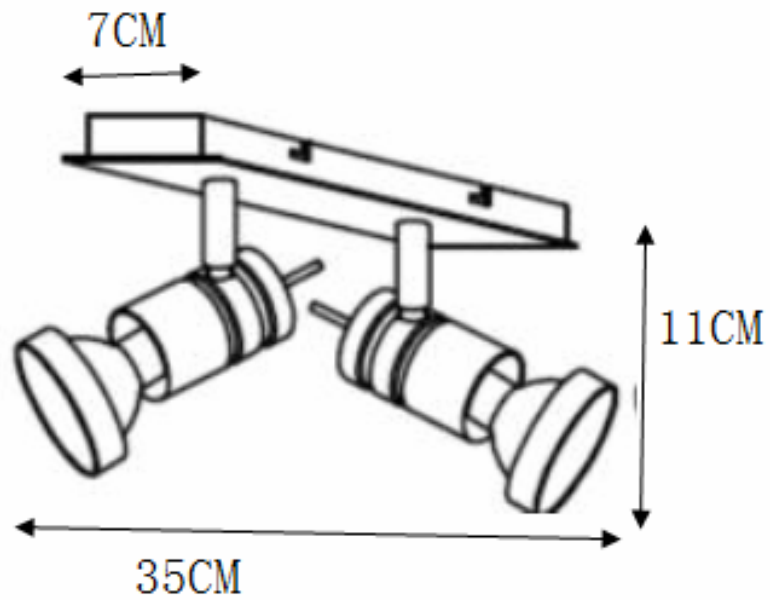

Line drawing of the item (with outline dimensions)

Item number: 17990/10/12

Installation drawing (the same as it in its instruction manual)

Technical details

materials used:	Aluminum
color:	Aluminum
dimmable and how is the fixture dimmable:	
size:	Height: 11cm
	Length: 35cm
	Width: 7cm
	Net Weight: .0.53KGS
power requirements:	220-240V~50Hz
bulb type and maximum Wattage:	GU10 LED MAX.2*4.5W
number of bulbs:	2XGU10 LED
IP degree:	IP20