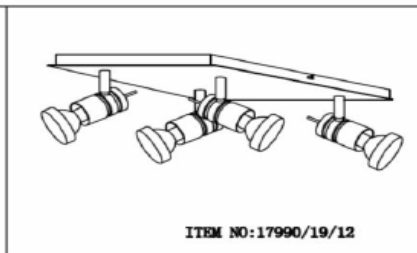

Line drawing of the item (with outline dimensions)

Item number: 17990/10/12

Installation drawing (the same as it in its instruction manual)

Technical details

materials used:	Aluminum
color:	Aluminum
dimmable and how is the fixture dimmable:	
size:	Height: 11cm
	Length: 35cm
	Width: 7cm
	Net Weight: .0.53KGS
power requirements:	220-240V~50Hz
bulb type and maximum Wattage:	GU10 LED MAX.2*4.5W
number of bulbs:	2XGU10 LED
IP degree:	IP20