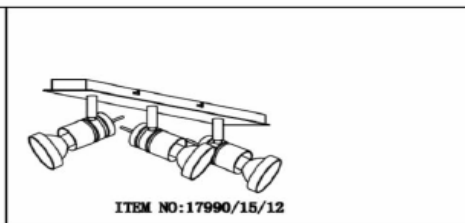

Line drawing of the item (with outline dimensions)

Item number: 17990/10/12

Installation drawing (the same as it in its instruction manual)

Technical details

materials used:	Aluminum
color:	Aluminum
dimmable and how is the fixture dimmable:	
size:	Height: 11cm
	Length: 35cm
	Width: 7cm
	Net Weight: .0.53KGS
power requirements:	220-240V~50Hz
bulb type and maximum Wattage:	GU10 LED MAX.2*4.5W
number of bulbs:	2XGU10 LED
IP degree:	IP20