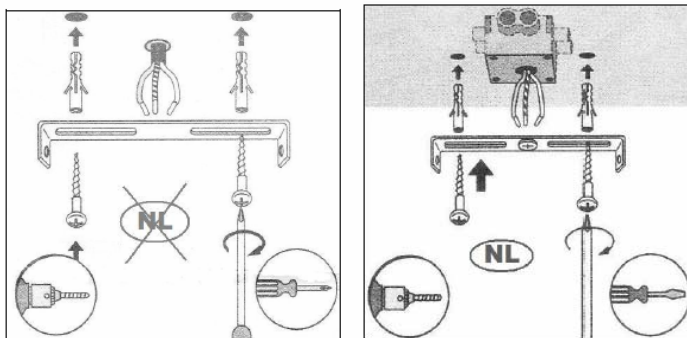

Line drawing of the item (with outline dimensions)

Item number: 17949/22

Installation drawing (the same as it in its instruction manual)

Technical details

|   |                        |
|---|------------------------|
| materials used:                           | Metal                  |
| color:                                    | CHROME/WHITE           |
| dimmable and how is the fixture dimmable: |                        |
| size:                                     | Height: 7.5CM          |
|   | Length: 43CM           |
|   | Width: 9.5CM           |
|   | Net Weight: 0.96KGS    |
| power requirements:                       | 220-240V~50Hz          |
| bulb type and maximum Wattage:            | GU10 LED<br>MAX.2*4.5W |
| number of bulbs:                          | 2XGU10 LED             |
| IP degree:                                | IP44                   |