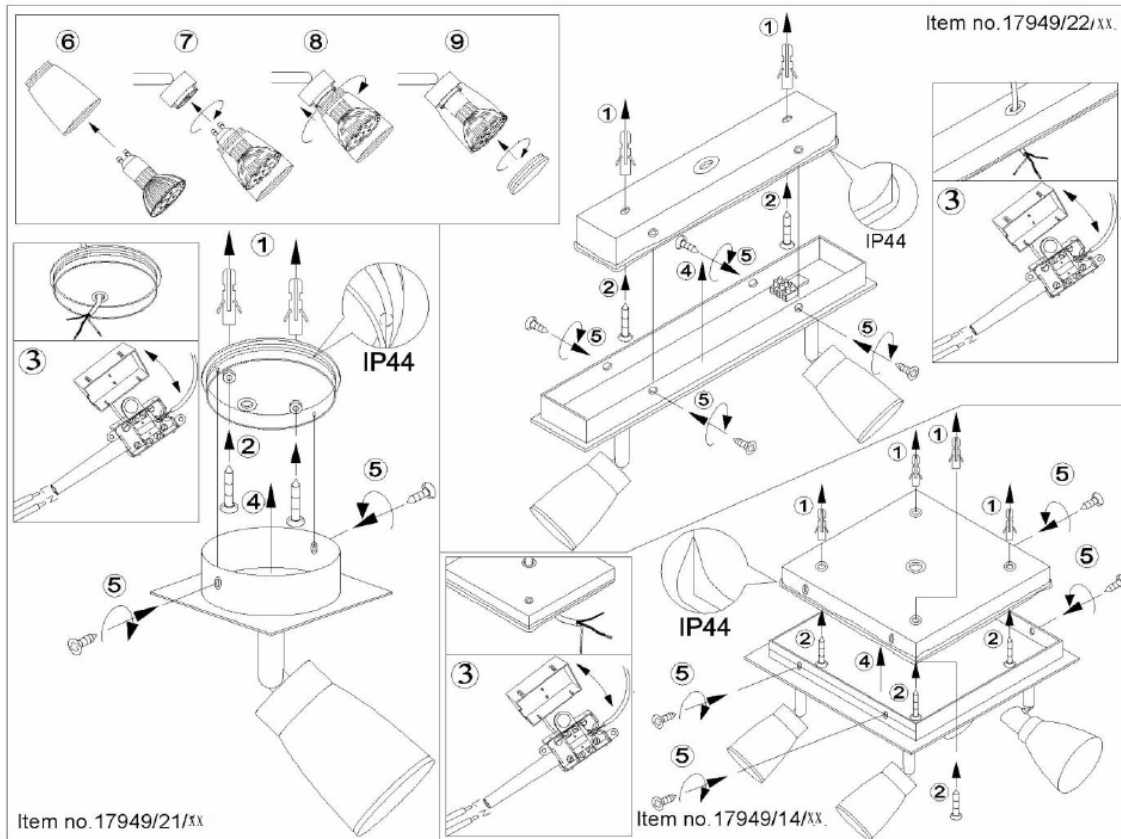

Line drawing of the item (with outline dimensions)

Item number: 17949/22

Installation drawing (the same as it in its instruction manual)

Technical details

|   |                        |
|---|------------------------|
| materials used:                           | Metal                  |
| color:                                    | CHROME/WHITE           |
| dimmable and how is the fixture dimmable: |                        |
| size:                                     | Height: 7.5CM          |
|   | Length: 43CM           |
|   | Width: 9.5CM           |
|   | Net Weight: 0.96KGS    |
| power requirements:                       | 220-240V~50Hz          |
| bulb type and maximum Wattage:            | GU10 LED<br>MAX.2*4.5W |
| number of bulbs:                          | 2XGU10 LED             |
| IP degree:                                | IP44                   |