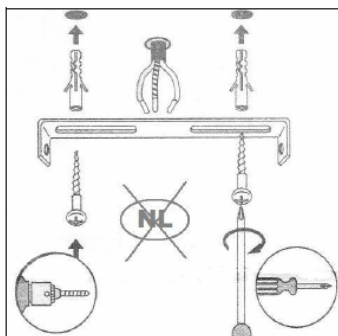

Line drawing of the item (with outline dimensions)

Item number: 17949/21

Installation drawing (the same as it in its instruction manual)

Technical details

materials used:	Metal
color:	CHROME/WHITE
dimmable and how is the fixture dimmable:	
size:	Height: 12CM
	Length: 8CM
	Width: 8CM
	Net Weight: 0.35KGS
power requirements:	220-240V~50Hz
bulb type and maximum Wattage:	GU10 LED MAX.1*4.5W
number of bulbs:	1XGU10 LED
IP degree:	IP44