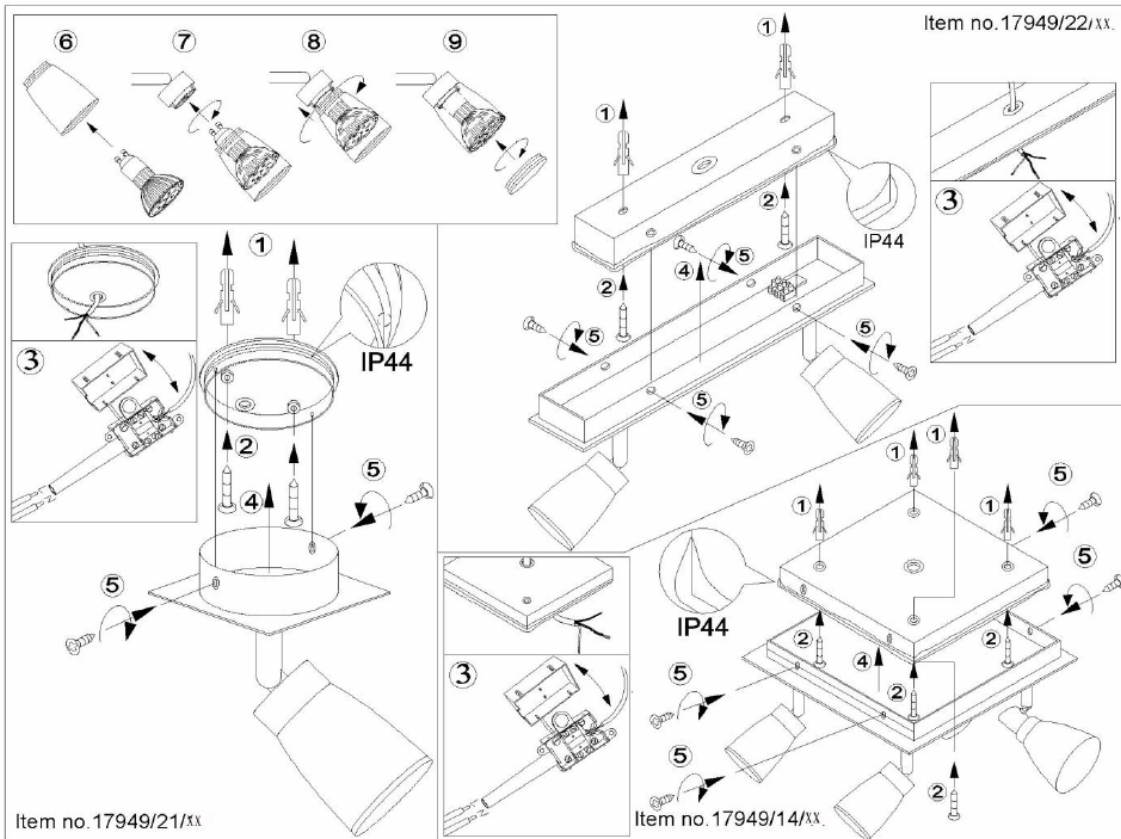

Line drawing of the item (with outline dimensions)

Item number: 17949/21

Installation drawing (the same as it in its instruction manual)

Technical details

materials used:	Metal
color:	CHROME/WHITE
dimmable and how is the fixture dimmable:	
size:	Height: 12CM
	Length: 8CM
	Width: 8CM
	Net Weight: 0.35KGS
power requirements:	220-240V~50Hz
bulb type and maximum Wattage:	GU10 LED MAX.1*4.5W
number of bulbs:	1XGU10 LED
IP degree:	IP44