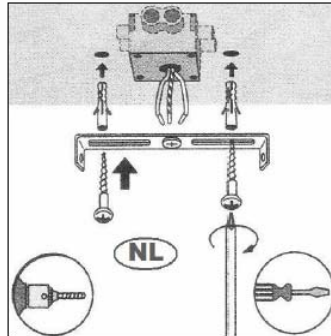

Line drawing of the item (with outline dimensions)

Item number: 17949/21

Installation drawing (the same as it in its instruction manual)

Technical details

materials used:	Metal
color:	CHROME/WHITE
dimmable and how is the fixture dimmable:	
size:	Height: 12CM
	Length: 8CM
	Width: 8CM
	Net Weight: 0.35KGS
power requirements:	220-240V~50Hz
bulb type and maximum Wattage:	GU10 LED MAX.1*4.5W
number of bulbs:	1XGU10 LED
IP degree:	IP44