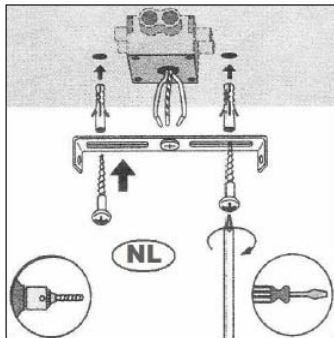

Line drawing of the item (with outline dimensions)

Item number: 17949/14

Installation drawing (the same as it in its instruction manual)

Technical details

materials used:	Metal
color:	CHROME/WHITE
dimmable and how is the fixture dimmable:	
size:	Height: 10CM
	Length: 25CM
	Width: 25CM
	Net Weight: 1.91KGS
power requirements:	220-240V~50Hz
bulb type and maximum Wattage:	GU10 LED MAX.4*4.5W
number of bulbs:	4XGU10 LED
IP degree:	IP44