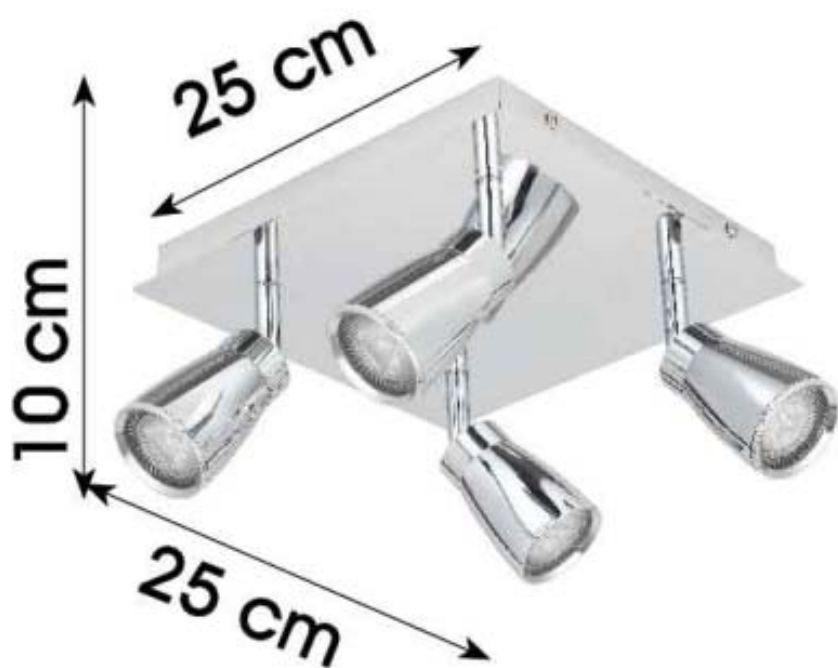

Line drawing of the item (with outline dimensions)

Item number: 17949/14

Installation drawing (the same as it in its instruction manual)

Technical details

materials used:	Metal
color:	CHROME/WHITE
dimmable and how is the fixture dimmable:	
size:	Height: 10CM
	Length: 25CM
	Width: 25CM
	Net Weight: 1.91KGS
power requirements:	220-240V~50Hz
bulb type and maximum Wattage:	GU10 LED MAX.4*4.5W
number of bulbs:	4XGU10 LED
IP degree:	IP44