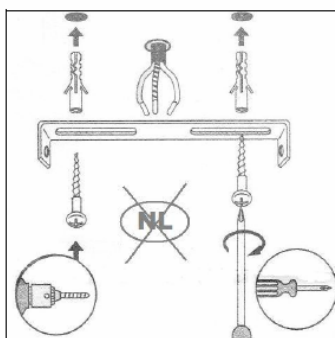

Line drawing of the item (with outline dimensions)

Item number: 17949/14

Installation drawing (the same as it in its instruction manual)

Technical details

materials used:	Metal
color:	CHROME/WHITE
dimmable and how is the fixture dimmable:	
size:	Height: 10CM
	Length: 25CM
	Width: 25CM
	Net Weight: 1.91KGS
power requirements:	220-240V~50Hz
bulb type and maximum Wattage:	GU10 LED MAX.4*4.5W
number of bulbs:	4XGU10 LED
IP degree:	IP44