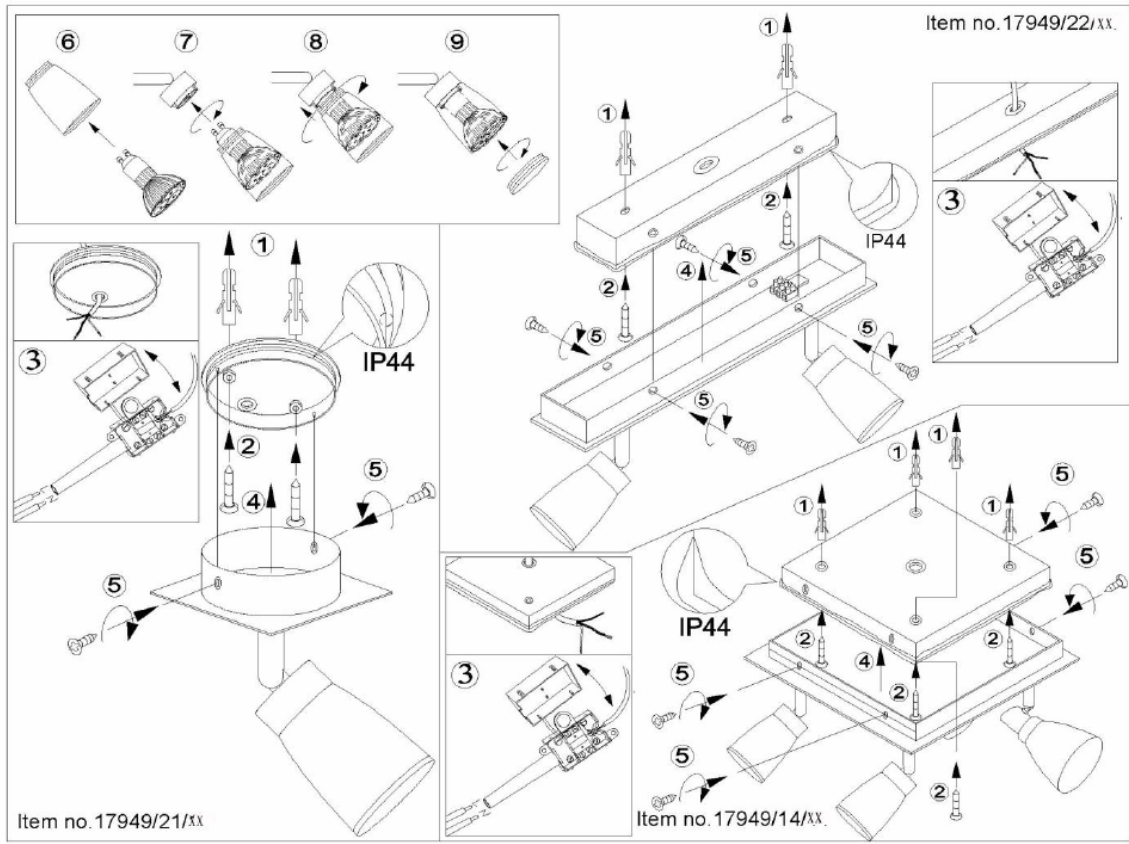

Line drawing of the item (with outline dimensions)

Item number: 17949/14

Installation drawing (the same as it in its instruction manual)

Technical details

materials used:	Metal
color:	CHROME/WHITE
dimmable and how is the fixture dimmable:	
size:	Height: 10CM
	Length: 25CM
	Width: 25CM
	Net Weight: 1.91KGS
power requirements:	220-240V~50Hz
bulb type and maximum Wattage:	GU10 LED MAX.4*4.5W
number of bulbs:	4XGU10 LED
IP degree:	IP44