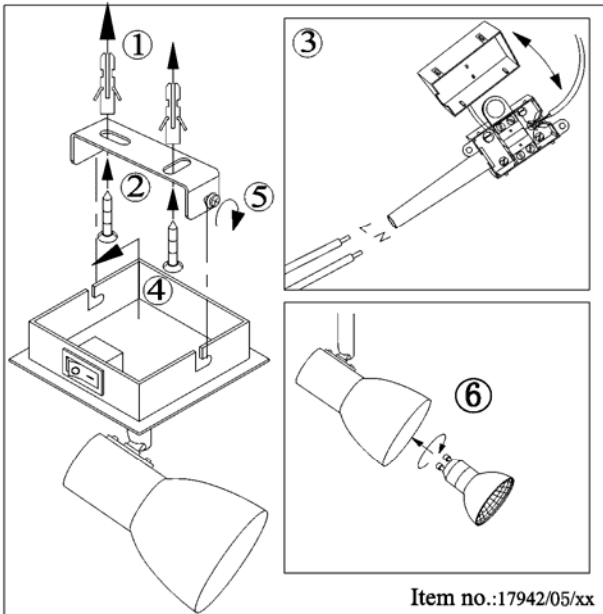

Item number: 17942/05/30  
 17942/05/31  
 17942/05/36

Technical details

Materials used:	Metal
Color:	Matt Black/Shiny White/Shiny Silver
Dimmable and how is fixture dimmable	Yes
Size:	Height: 15CM
	Length: 10CM
	Width: 10CM
	Net weight: 0.38kg
Power requirements:	220-240V~50Hz
Bulb type and maximum wattage:	GU10 LED Max.1x5W
Number of bulbs:	1x GU10 LED
IP degree:	IP20