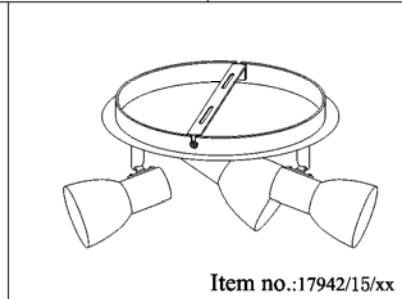

Item no.:17942/10/xx

Item no.:17942/15/xx