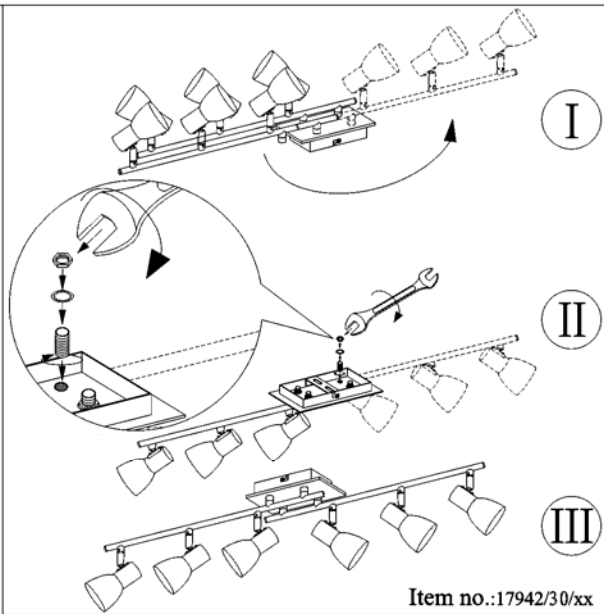

Item no.:17942/30/xx