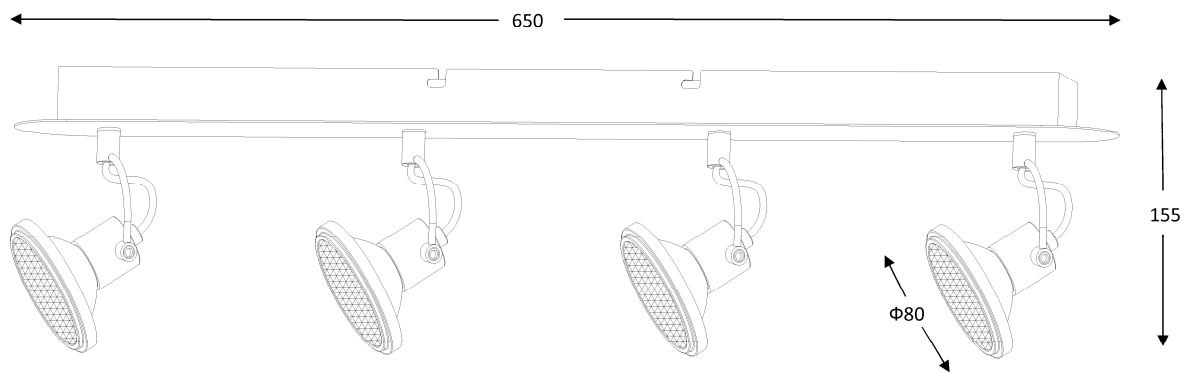

Line drawing of the item (with outline dimensions)

Item number: 17941/12/11

Installation drawing (the same as it in its instruction manual)

Technical details

materials used:	Metal
color:	chrome
dimmable and how is the fixture dimmable:	
size:	Height: 15.5cm Length: 65cm Width: 8cm Net Weight: 1.2kg
power requirements:	220-240VAC 50Hz
bulb type and maximum Wattage:	4xLED 3W
number of bulbs:	4xLED
IP degree:	IP20