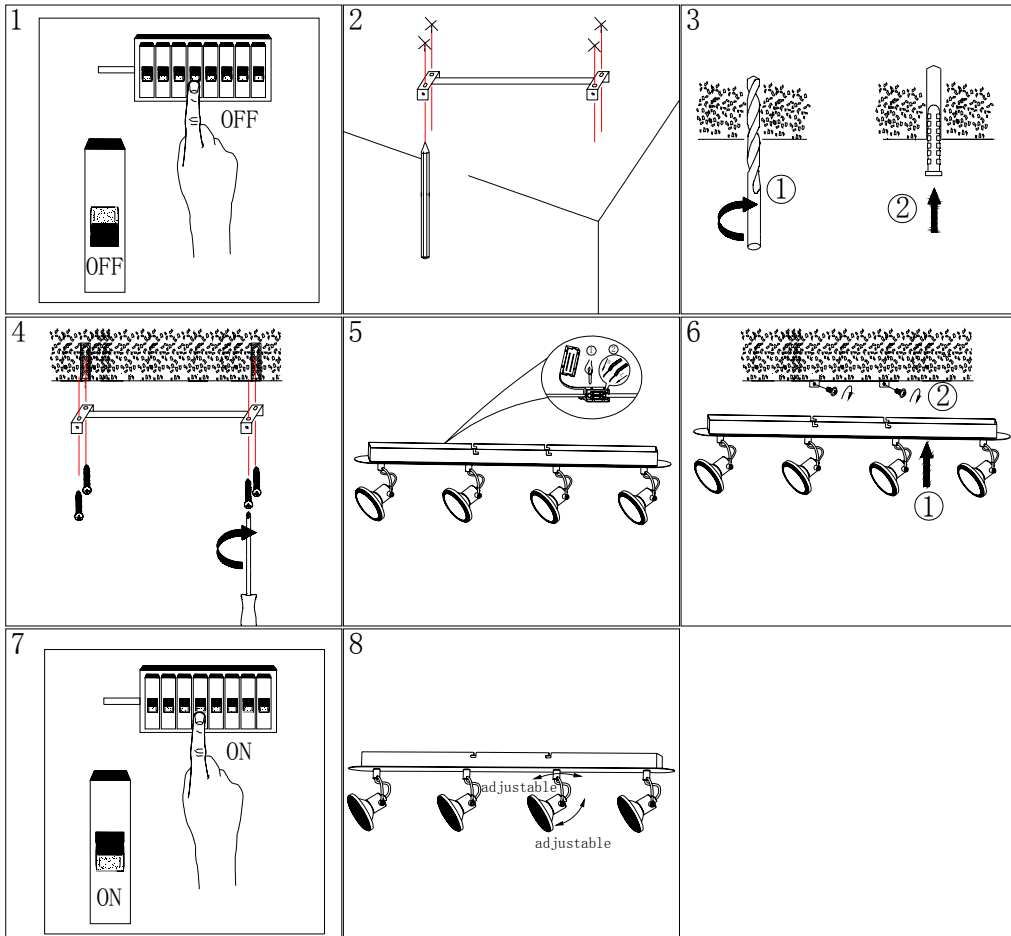

Line drawing of the item (with outline dimensions)

Item number: 17941/12/11

Installation drawing (the same as it in its instruction manual)

Technical details

materials used:	Metal
color:	chrome
dimmable and how is the fixture dimmable:	
size:	Height: 15.5cm Length: 65cm Width: 8cm Net Weight: 1.2kg
power requirements:	220-240VAC 50Hz
bulb type and maximum Wattage:	4xLED 3W
number of bulbs:	4xLED
IP degree:	IP20