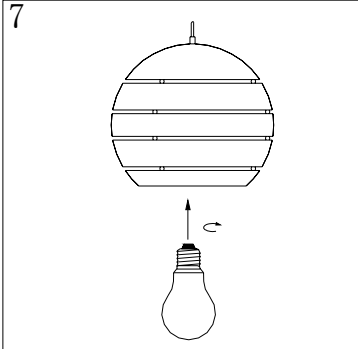

Line drawing of the item (with outline dimensions)

Item number: 17453/40/12

Installation drawing (the same as it in its instruction manual)

Technical details

materials used:	Metal
color:	brushed aluminium
dimmable and how is the fixture dimmable:	
size:	Height: 120cm Length: 40cm Width: 40cm Net Weight: 1.35Kg
power requirements:	220-240VAC 50Hz
bulb type and maximum Wattage:	E27 Max.60W
number of bulbs:	1xE27
IP degree:	IP20