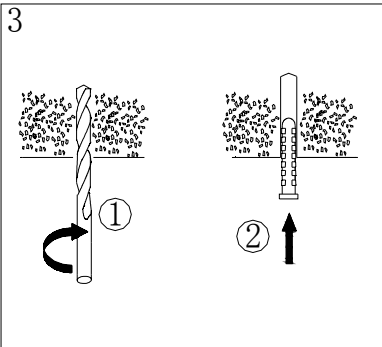

Line drawing of the item (with outline dimensions)

Item number: 17453/40/12

Installation drawing (the same as it in its instruction manual)

Technical details

materials used:	Metal
color:	brushed aluminium
dimmable and how is the fixture dimmable:	
size:	Height: 120cm Length: 40cm Width: 40cm Net Weight: 1.35Kg
power requirements:	220-240VAC 50Hz
bulb type and maximum Wattage:	E27 Max.60W
number of bulbs:	1xE27
IP degree:	IP20