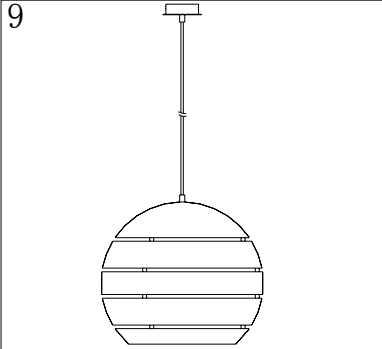

Line drawing of the item (with outline dimensions)

Item number: 17453/40/12

Installation drawing (the same as it in its instruction manual)

Technical details

materials used:	Metal
color:	brushed aluminium
dimmable and how is the fixture dimmable:	
size:	Height: 120cm Length: 40cm Width: 40cm Net Weight: 1.35Kg
power requirements:	220-240VAC 50Hz
bulb type and maximum Wattage:	E27 Max.60W
number of bulbs:	1xE27
IP degree:	IP20