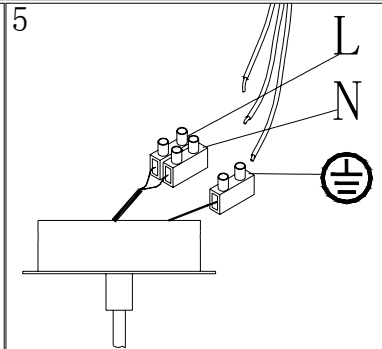

Line drawing of the item (with outline dimensions)

Item number: 17453/40/12

Installation drawing (the same as it in its instruction manual)

Technical details

materials used:	Metal
color:	brushed aluminium
dimmable and how is the fixture dimmable:	
size:	Height: 120cm Length: 40cm Width: 40cm Net Weight: 1.35Kg
power requirements:	220-240VAC 50Hz
bulb type and maximum Wattage:	E27 Max.60W
number of bulbs:	1xE27
IP degree:	IP20