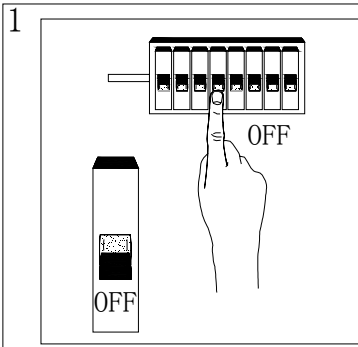

Line drawing of the item (with outline dimensions)

Item number: 17453/40/12

Installation drawing (the same as it in its instruction manual)

Technical details

materials used:	Metal
color:	brushed aluminium
dimmable and how is the fixture dimmable:	
size:	Height: 120cm Length: 40cm Width: 40cm Net Weight: 1.35Kg
power requirements:	220-240VAC 50Hz
bulb type and maximum Wattage:	E27 Max.60W
number of bulbs:	1xE27
IP degree:	IP20