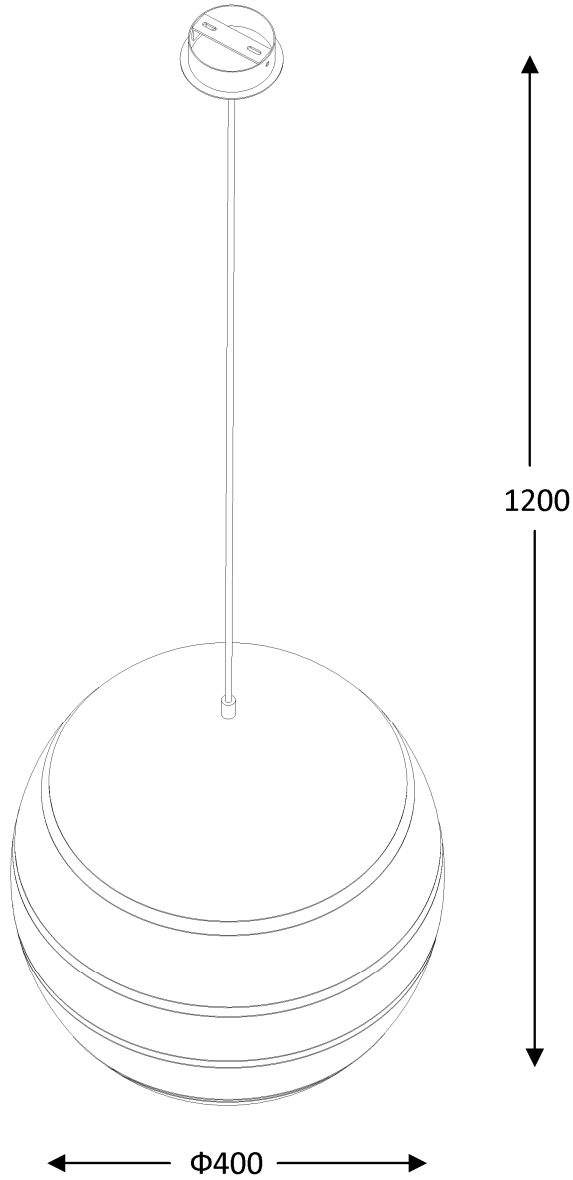

Line drawing of the item (with outline dimensions)

Item number: 17453/40/12

Installation drawing (the same as it in its instruction manual)

Technical details

materials used:	Metal
color:	brushed aluminium
dimmable and how is the fixture dimmable:	
size:	Height: 120cm Length: 40cm Width: 40cm Net Weight: 1.35Kg
power requirements:	220-240VAC 50Hz
bulb type and maximum Wattage:	E27 Max.60W
number of bulbs:	1xE27
IP degree:	IP20