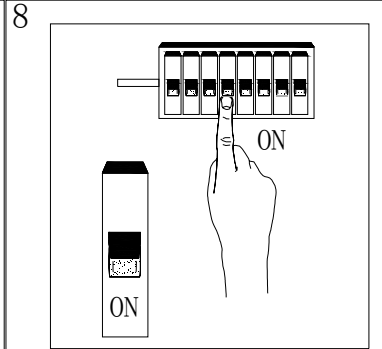

Line drawing of the item (with outline dimensions)

Item number: 17453/40/12

Installation drawing (the same as it in its instruction manual)

Technical details

materials used:	Metal
color:	brushed aluminium
dimmable and how is the fixture dimmable:	
size:	Height: 120cm Length: 40cm Width: 40cm Net Weight: 1.35Kg
power requirements:	220-240VAC 50Hz
bulb type and maximum Wattage:	E27 Max.60W
number of bulbs:	1xE27
IP degree:	IP20