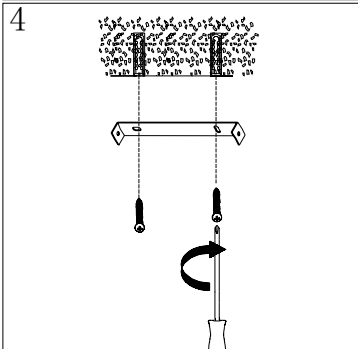

Line drawing of the item (with outline dimensions)

Item number: 17453/40/12

Installation drawing (the same as it in its instruction manual)

Technical details

materials used:	Metal
color:	brushed aluminium
dimmable and how is the fixture dimmable:	
size:	Height: 120cm Length: 40cm Width: 40cm Net Weight: 1.35Kg
power requirements:	220-240VAC 50Hz
bulb type and maximum Wattage:	E27 Max.60W
number of bulbs:	1xE27
IP degree:	IP20