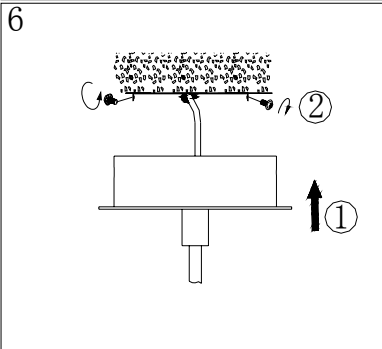

Line drawing of the item (with outline dimensions)

Item number: 17453/40/12

Installation drawing (the same as it in its instruction manual)

Technical details

materials used:	Metal
color:	brushed aluminium
dimmable and how is the fixture dimmable:	
size:	Height: 120cm Length: 40cm Width: 40cm Net Weight: 1.35Kg
power requirements:	220-240VAC 50Hz
bulb type and maximum Wattage:	E27 Max.60W
number of bulbs:	1xE27
IP degree:	IP20