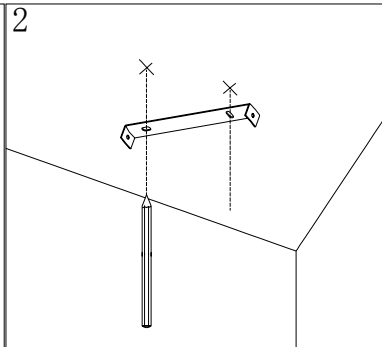

Line drawing of the item (with outline dimensions)

Item number: 17453/40/12

Installation drawing (the same as it in its instruction manual)

Technical details

materials used:	Metal
color:	brushed aluminium
dimmable and how is the fixture dimmable:	
size:	Height: 120cm Length: 40cm Width: 40cm Net Weight: 1.35Kg
power requirements:	220-240VAC 50Hz
bulb type and maximum Wattage:	E27 Max.60W
number of bulbs:	1xE27
IP degree:	IP20