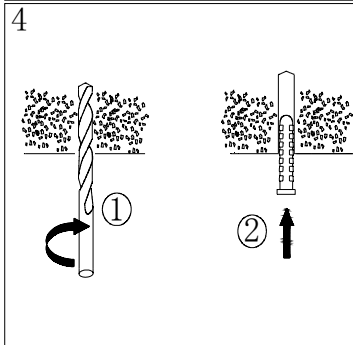

Line drawing of the item (with outline dimensions)

Item number:17400/02/30

Installation drawing (the same as it in its instruction manual)

Technical details

materials used:	Metal , TC shade
color:	satin nickel
dimmable and how is the fixture dimmable:	
size:	Height: 100-130cm Length: 100cm Width: 35cm Net Weight: 2.4kg
power requirements:	220-240VAC 50Hz
bulb type and maximum Wattage:	2xE27 ESL/24W
number of bulbs:	2xE27
IP degree:	IP20