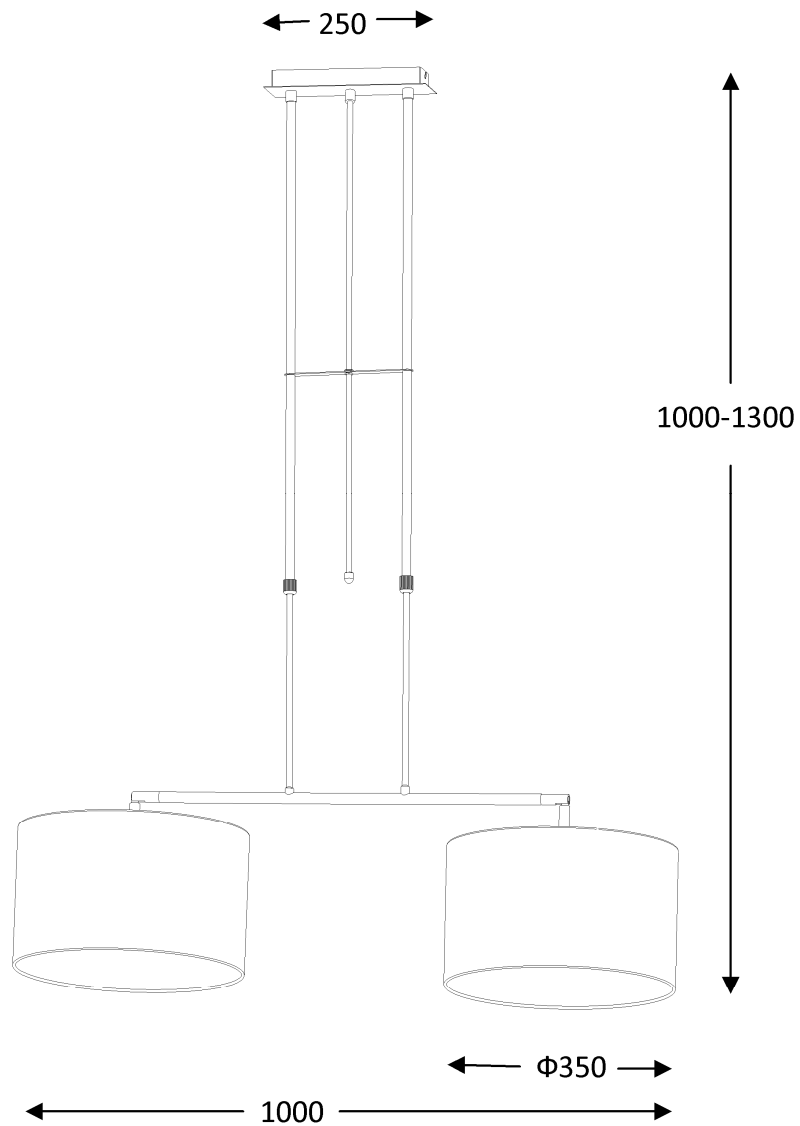

Line drawing of the item (with outline dimensions)

Item number:17400/02/30

Installation drawing (the same as it in its instruction manual)

Technical details

materials used:	Metal , TC shade
color:	satin nickel
dimmable and how is the fixture dimmable:	
size:	Height: 100-130cm Length: 100cm Width: 35cm Net Weight: 2.4kg
power requirements:	220-240VAC 50Hz
bulb type and maximum Wattage:	2xE27 ESL/24W
number of bulbs:	2xE27
IP degree:	IP20