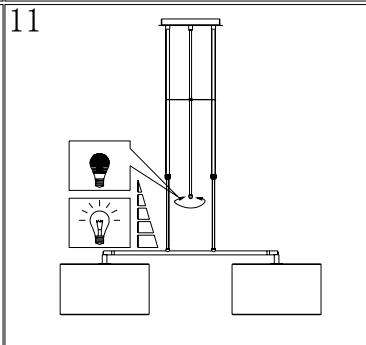

Line drawing of the item (with outline dimensions)

Item number:17400/02/30

Installation drawing (the same as it in its instruction manual)

Technical details

materials used:	Metal , TC shade
color:	satin nickel
dimmable and how is the fixture dimmable:	
size:	Height: 100-130cm Length: 100cm Width: 35cm Net Weight: 2.4kg
power requirements:	220-240VAC 50Hz
bulb type and maximum Wattage:	2xE27 ESL/24W
number of bulbs:	2xE27
IP degree:	IP20