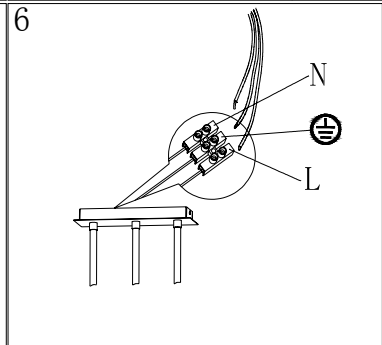

Line drawing of the item (with outline dimensions)

Item number:17400/02/30

Installation drawing (the same as it in its instruction manual)

Technical details

materials used:	Metal , TC shade
color:	satin nickel
dimmable and how is the fixture dimmable:	
size:	Height: 100-130cm Length: 100cm Width: 35cm Net Weight: 2.4kg
power requirements:	220-240VAC 50Hz
bulb type and maximum Wattage:	2xE27 ESL/24W
number of bulbs:	2xE27
IP degree:	IP20