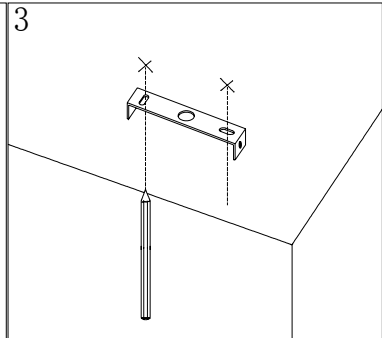

Line drawing of the item (with outline dimensions)

Item number:17400/02/30

Installation drawing (the same as it in its instruction manual)

Technical details

materials used:	Metal , TC shade
color:	satin nickel
dimmable and how is the fixture dimmable:	
size:	Height: 100-130cm Length: 100cm Width: 35cm Net Weight: 2.4kg
power requirements:	220-240VAC 50Hz
bulb type and maximum Wattage:	2xE27 ESL/24W
number of bulbs:	2xE27
IP degree:	IP20