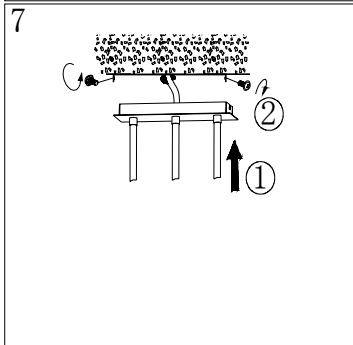

Line drawing of the item (with outline dimensions)

Item number:17400/02/30

Installation drawing (the same as it in its instruction manual)

Technical details

materials used:	Metal , TC shade
color:	satin nickel
dimmable and how is the fixture dimmable:	
size:	Height: 100-130cm Length: 100cm Width: 35cm Net Weight: 2.4kg
power requirements:	220-240VAC 50Hz
bulb type and maximum Wattage:	2xE27 ESL/24W
number of bulbs:	2xE27
IP degree:	IP20