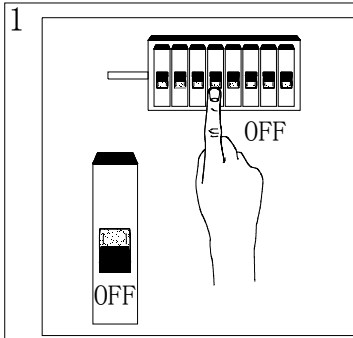

Line drawing of the item (with outline dimensions)

Item number:17400/02/30

Installation drawing (the same as it in its instruction manual)

Technical details

materials used:	Metal , TC shade
color:	satin nickel
dimmable and how is the fixture dimmable:	
size:	Height: 100-130cm Length: 100cm Width: 35cm Net Weight: 2.4kg
power requirements:	220-240VAC 50Hz
bulb type and maximum Wattage:	2xE27 ESL/24W
number of bulbs:	2xE27
IP degree:	IP20