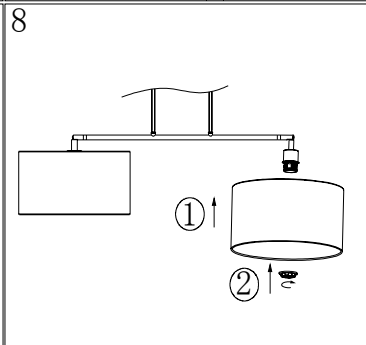

Line drawing of the item (with outline dimensions)

Item number:17400/02/30

Installation drawing (the same as it in its instruction manual)

Technical details

materials used:	Metal , TC shade
color:	satin nickel
dimmable and how is the fixture dimmable:	
size:	Height: 100-130cm Length: 100cm Width: 35cm Net Weight: 2.4kg
power requirements:	220-240VAC 50Hz
bulb type and maximum Wattage:	2xE27 ESL/24W
number of bulbs:	2xE27
IP degree:	IP20