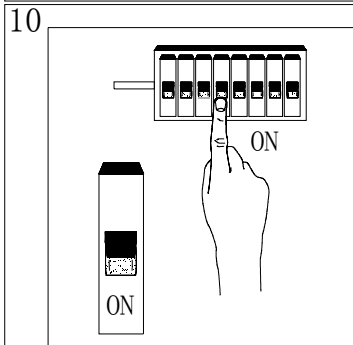

Line drawing of the item (with outline dimensions)

Item number:17400/02/30

Installation drawing (the same as it in its instruction manual)

Technical details

materials used:	Metal , TC shade
color:	satin nickel
dimmable and how is the fixture dimmable:	
size:	Height: 100-130cm Length: 100cm Width: 35cm Net Weight: 2.4kg
power requirements:	220-240VAC 50Hz
bulb type and maximum Wattage:	2xE27 ESL/24W
number of bulbs:	2xE27
IP degree:	IP20