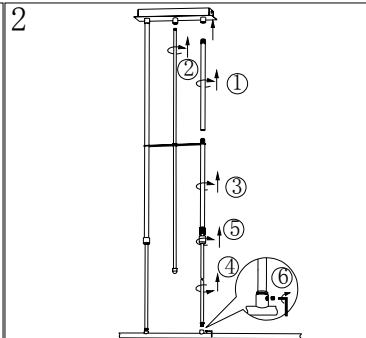

Line drawing of the item (with outline dimensions)

Item number:17400/02/30

Installation drawing (the same as it in its instruction manual)

Technical details

materials used:	Metal , TC shade
color:	satin nickel
dimmable and how is the fixture dimmable:	
size:	Height: 100-130cm Length: 100cm Width: 35cm Net Weight: 2.4kg
power requirements:	220-240VAC 50Hz
bulb type and maximum Wattage:	2xE27 ESL/24W
number of bulbs:	2xE27
IP degree:	IP20