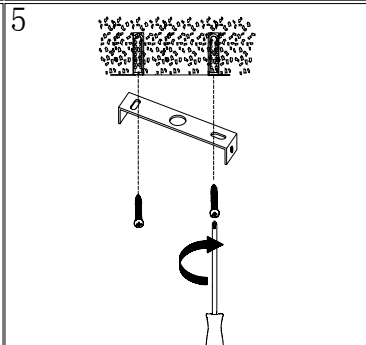

Line drawing of the item (with outline dimensions)

Item number:17400/02/30

Installation drawing (the same as it in its instruction manual)

Technical details

materials used:	Metal , TC shade
color:	satin nickel
dimmable and how is the fixture dimmable:	
size:	Height: 100-130cm Length: 100cm Width: 35cm Net Weight: 2.4kg
power requirements:	220-240VAC 50Hz
bulb type and maximum Wattage:	2xE27 ESL/24W
number of bulbs:	2xE27
IP degree:	IP20