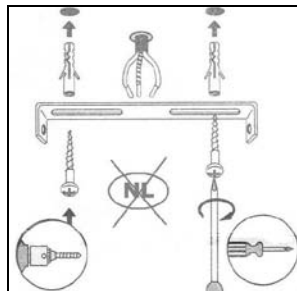

Item number: 17284/05/30
17284/05/31

Technical details

Materials used:	Aluminium
Color:	Black/White
Dimmable and how is fixture dimmable	No
Size:	Height: 5cm
	Length: 23cm
	Width: 23cm
	Net weight: 0.75kg
Power requirements:	220-240V~50Hz
Bulb type and maximum wattage:	LED, 5W
Number of bulbs:	1
IP degree:	IP20