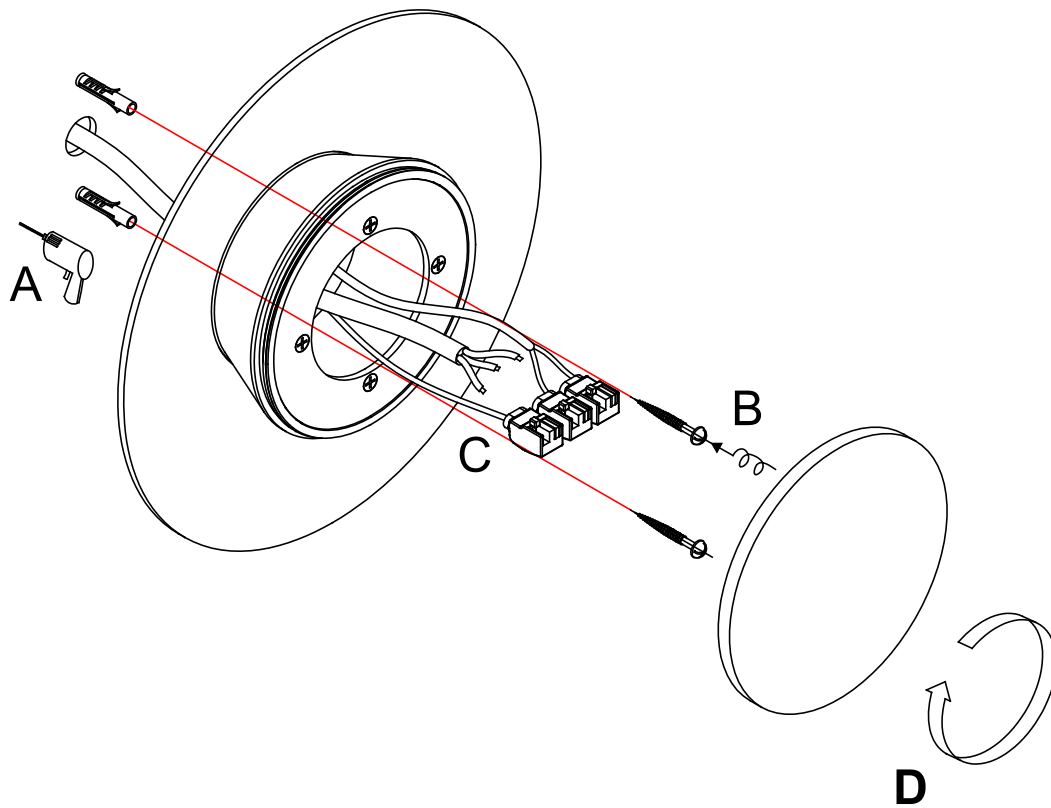

Item number: 17284/05/30
17284/05/31

Technical details

Materials used:	Aluminium
Color:	Black/White
Dimmable and how is fixture dimmable	No
Size:	Height: 5cm
	Length: 23cm
	Width: 23cm
	Net weight: 0.75kg
Power requirements:	220-240V~50Hz
Bulb type and maximum wattage:	LED, 5W
Number of bulbs:	1
IP degree:	IP20