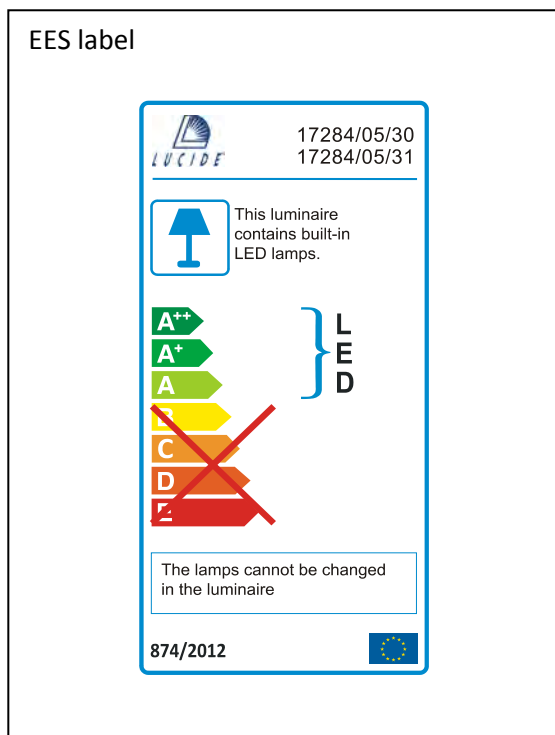

Exclusions pour la garantie : 1. Les pièces de verre cassées sur l'appareil ne seront remplacées que 14 jours à compter de l'achat par l'utilisateur final. 2. L'usure normale, la décoloration résultant d'une utilisation normale. 3. Les dégâts causés par des facteurs externes comme le feu, l'eau, une utilisation / installation ou maintenance incorrecte du produit.

Pour les réclamations de de garantie, le client doit remettre les appareils / pièces défectueuses et le ticket d'achat original.

Garantiebestimmungen:

Lucide NV garantiert für einen Zeitraum von 2 Jahren ab Kaufdatum und Kauf durch den Endkunden, dass das gelieferte Produkt frei von Material- und Herstellungsfehlern ist, sofern das Produkt gemäß der Bedienungsanleitung installiert und gewartet wird.

Von der Garantie ausgenommen: 1. Gebrochene Glasteile der Fassung werden nur innerhalb von 14 Tagen ab Kauf durch den Endkunden ersetzt. 2. Normaler Verschleiß, Verfärbungen aufgrund des normalen Gebrauchs. 3. Beschädigungen aufgrund externer Ursachen wie Feuer, Wasser, unsachgemäße Nutzung/ Installation oder Wartung des Produkts.

Kunden müssen das defekte Produkt/Teil und den Originalkaufbeleg einsenden, um Garantieansprüche geltend zu machen.

Other languages of the manual and further explanations can be found on our website.