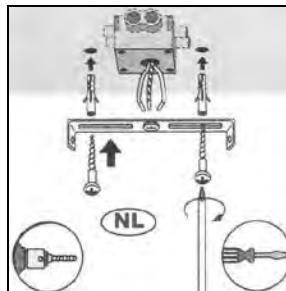

Item number: 17284/05/30
17284/05/31

Technical details

Materials used:	Aluminium
Color:	Black/White
Dimmable and how is fixture dimmable	No
Size:	Height: 5cm
	Length: 23cm
	Width: 23cm
	Net weight: 0.75kg
Power requirements:	220-240V~50Hz
Bulb type and maximum wattage:	LED, 5W
Number of bulbs:	1
IP degree:	IP20