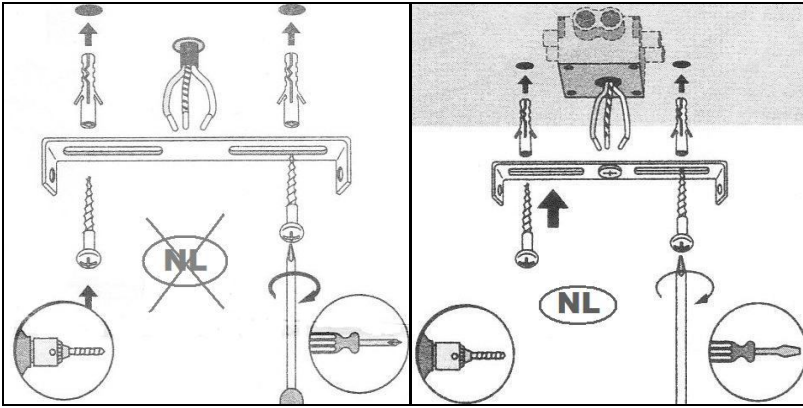

Line drawing of the item (with outline dimensions)

Item number:
17283/21/31

Installation drawing (the same as it in its instruction manual)

17283/21/31

Technical details

materials used:	aluminum
color:	matt white RAL9003
dimmable and how is the fixture dimmable:	No
size:	Height: 735 Length: 60 Width: 32 Net Weight:
power requirements:	100-240V
bulb type and maximum Wattage:	CITIZEN LED 1*3W
number of bulbs:	1
IP degree:	IP20