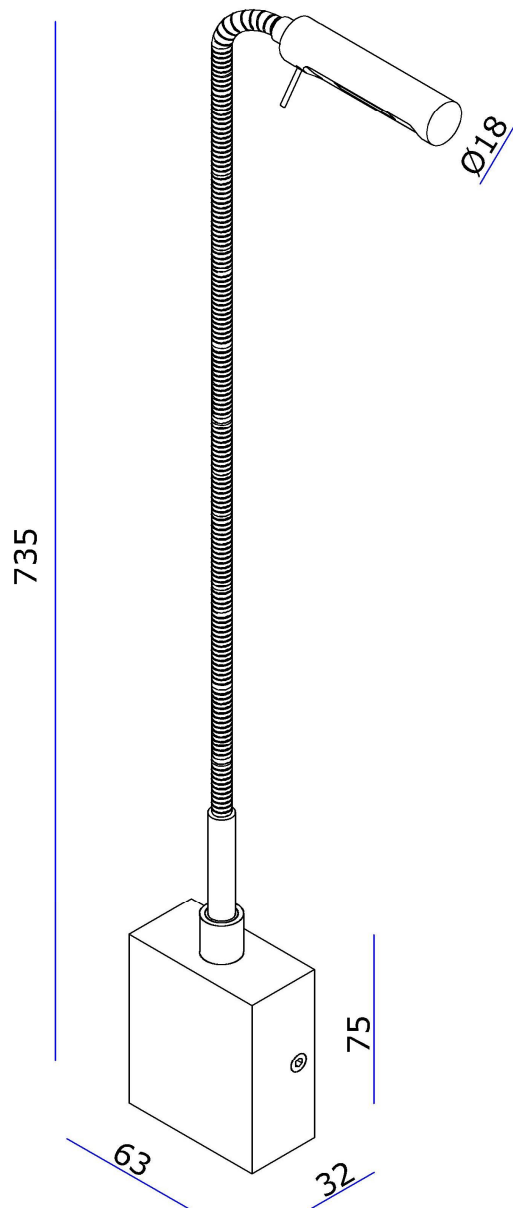

Line drawing of the item (with outline dimensions)

Item number:
17283/21/31

Installation drawing (the same as it in its instruction manual)

17283/21/31

Technical details

materials used:	aluminum
color:	matt white RAL9003
dimmable and how is the fixture dimmable:	No
size:	Height: 735 Length: 60 Width: 32 Net Weight:
power requirements:	100-240V
bulb type and maximum Wattage:	CITIZEN LED 1*3W
number of bulbs:	1
IP degree:	IP20