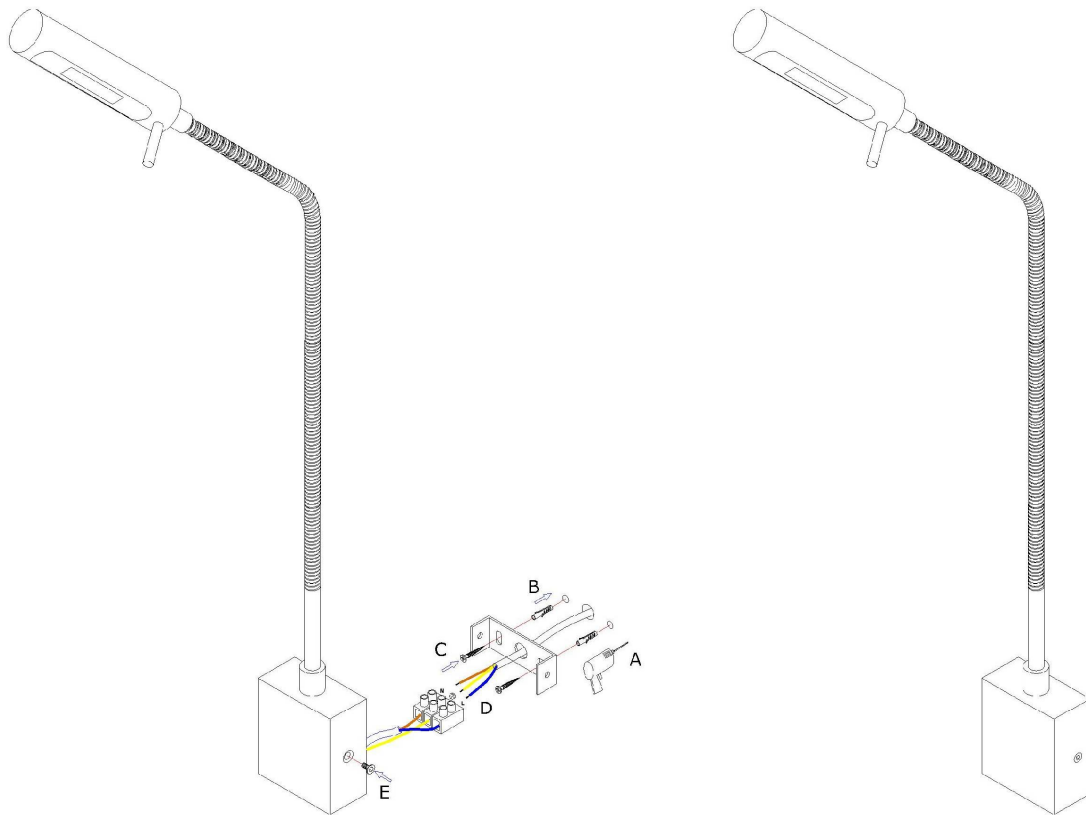

Line drawing of the item (with outline dimensions)

Item number:
17283/21/31

Installation drawing (the same as it in its instruction manual)

17283/21/31

Technical details

materials used:	aluminum
color:	matt white RAL9003
dimmable and how is the fixture dimmable:	No
size:	Height: 735 Length: 60 Width: 32 Net Weight:
power requirements:	100-240V
bulb type and maximum Wattage:	CITIZEN LED 1*3W
number of bulbs:	1
IP degree:	IP20