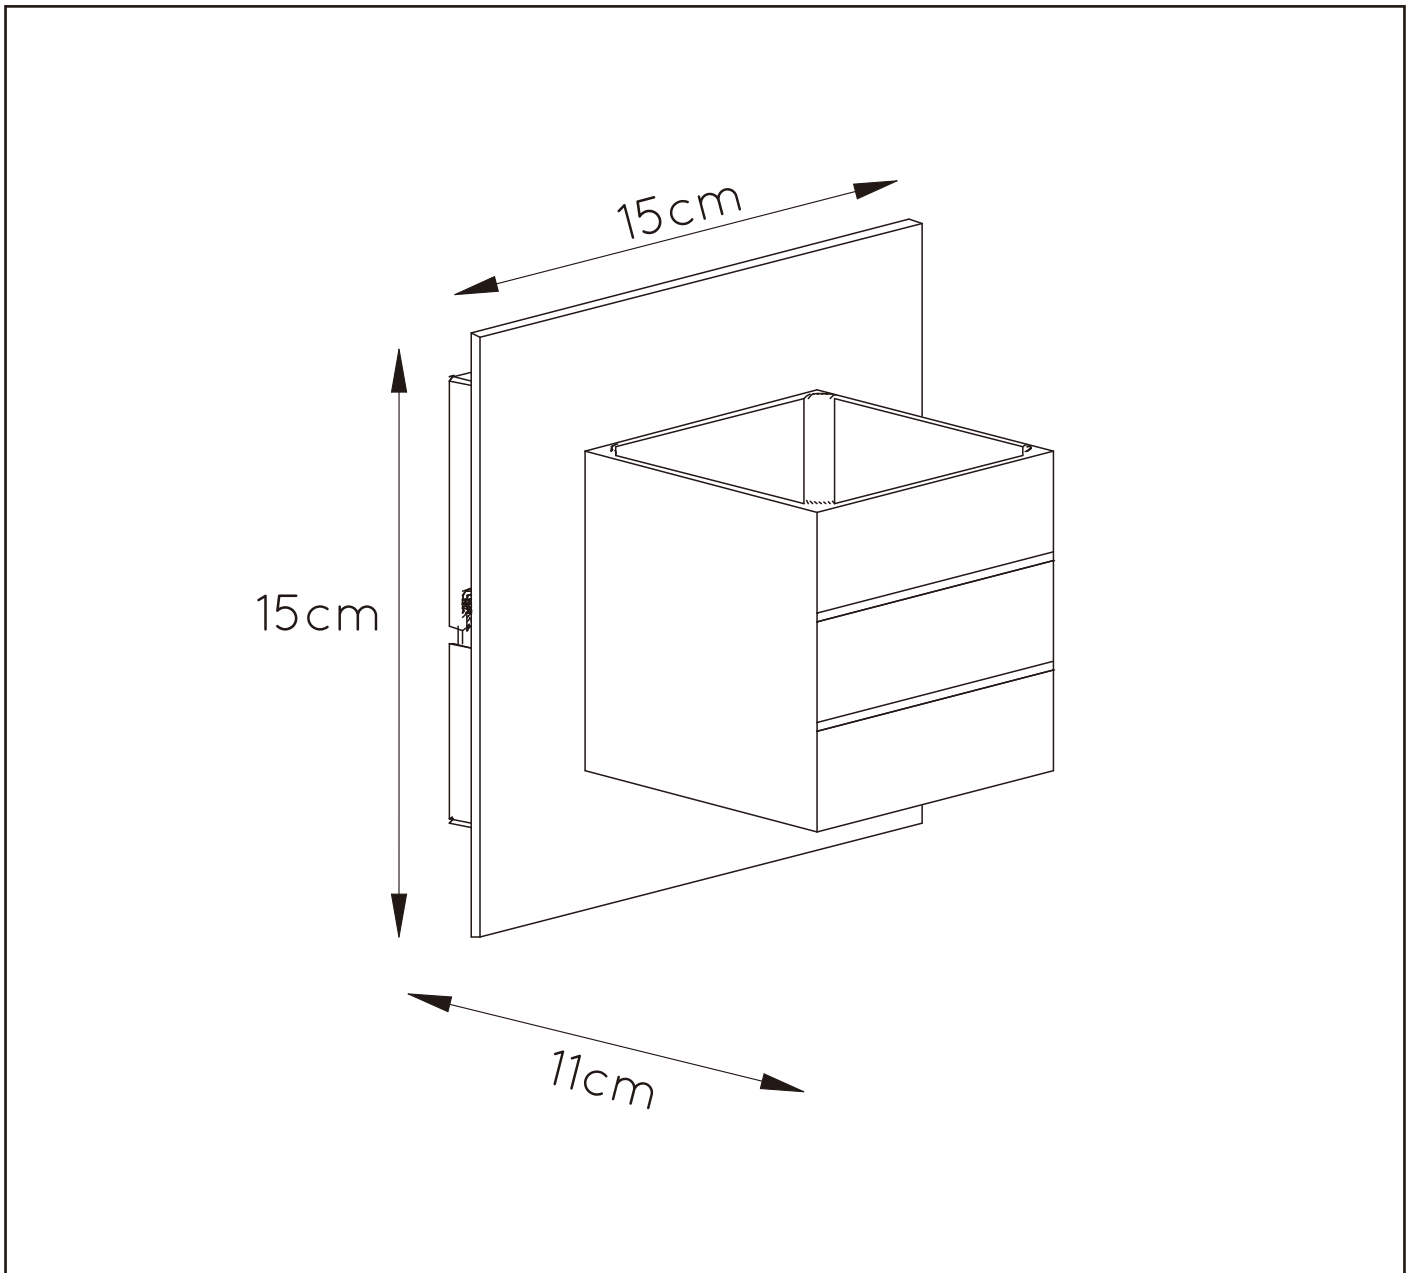

BOK

Item number : 17282/11/12

EAN code : 5411212173676

Item number : 17282/11/31

EAN code : 5411212175540