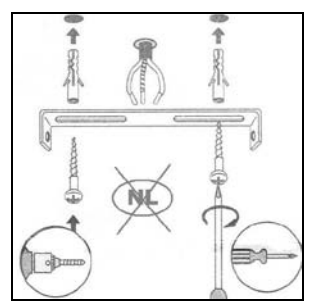

Item number: 17276/03/12
17276/03/31

Technical details

Materials used:	Aluminium
Color:	Aluminium / White
Dimmable and how is fixture dimmable	No
Size:	Height: 4cm
	Length: 15cm
	Width: 15cm
	Net weight: 0.4kg
Power requirements:	220-240V~50Hz
Bulb type and maximum wattage:	LED, 3W
Number of bulbs:	1
IP degree:	IP20