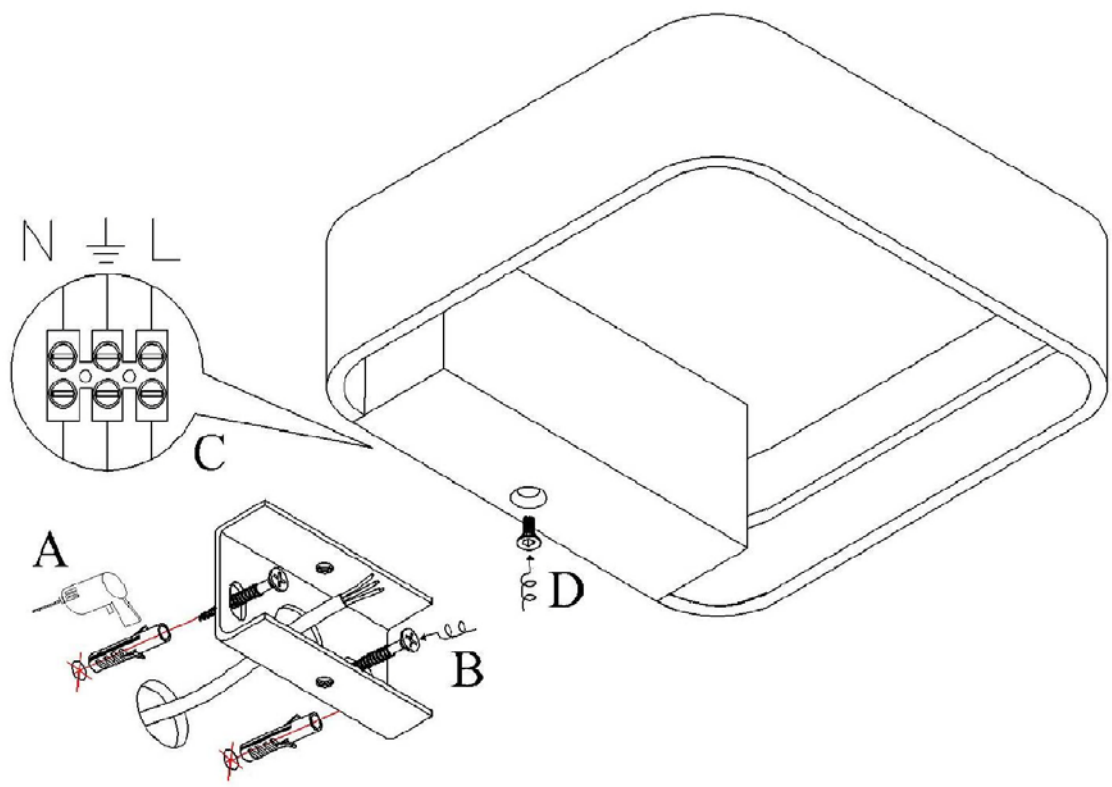

Item number: 17276/03/12
17276/03/31

Technical details

Materials used:	Aluminium
Color:	Aluminium / White
Dimmable and how is fixture dimmable	No
Size:	Height: 4cm
	Length: 15cm
	Width: 15cm
	Net weight: 0.4kg
Power requirements:	220-240V~50Hz
Bulb type and maximum wattage:	LED, 3W
Number of bulbs:	1
IP degree:	IP20