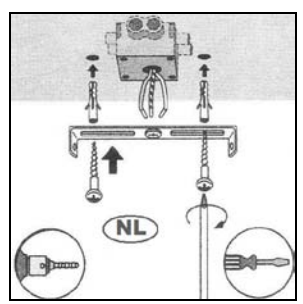

Item number: 17276/03/12
17276/03/31

Technical details

Materials used:	Aluminium
Color:	Aluminium / White
Dimmable and how is fixture dimmable	No
Size:	Height: 4cm
	Length: 15cm
	Width: 15cm
	Net weight: 0.4kg
Power requirements:	220-240V~50Hz
Bulb type and maximum wattage:	LED, 3W
Number of bulbs:	1
IP degree:	IP20