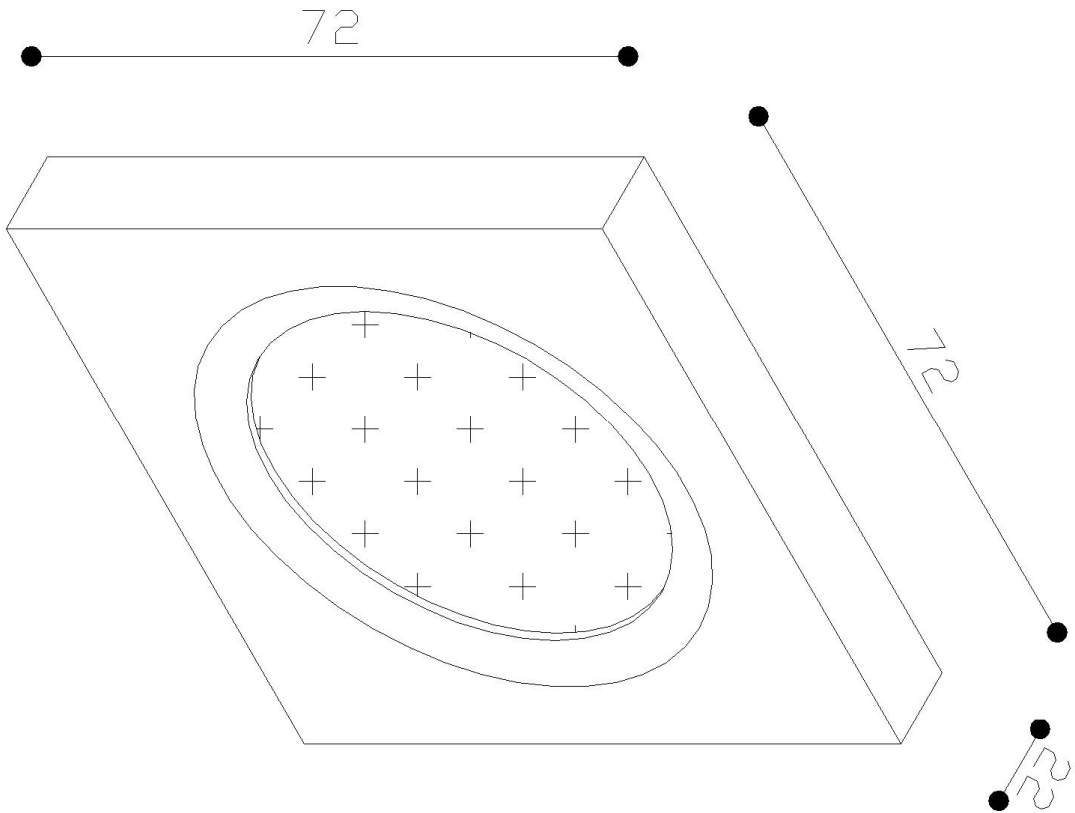

Line drawing of the item (with outline dimensions)

Item number:  
17106/01/12

Installation drawing (the same as it in its instruction manual)

17106/01/12  
ØA: 46mm

17107/01/12  
ØA: 66mm

Technical details

materials used:	aluminum
color:	alu
dimmmable and how is the fixture dimmmable:	No
size:                      Height:	22
Length:	72
Width:	72
Net Weight:	
power requirements:	
bulb type and maximum Wattage:	Excluded MR16bulb
number of bulbs:	1
IP degree:	IP20