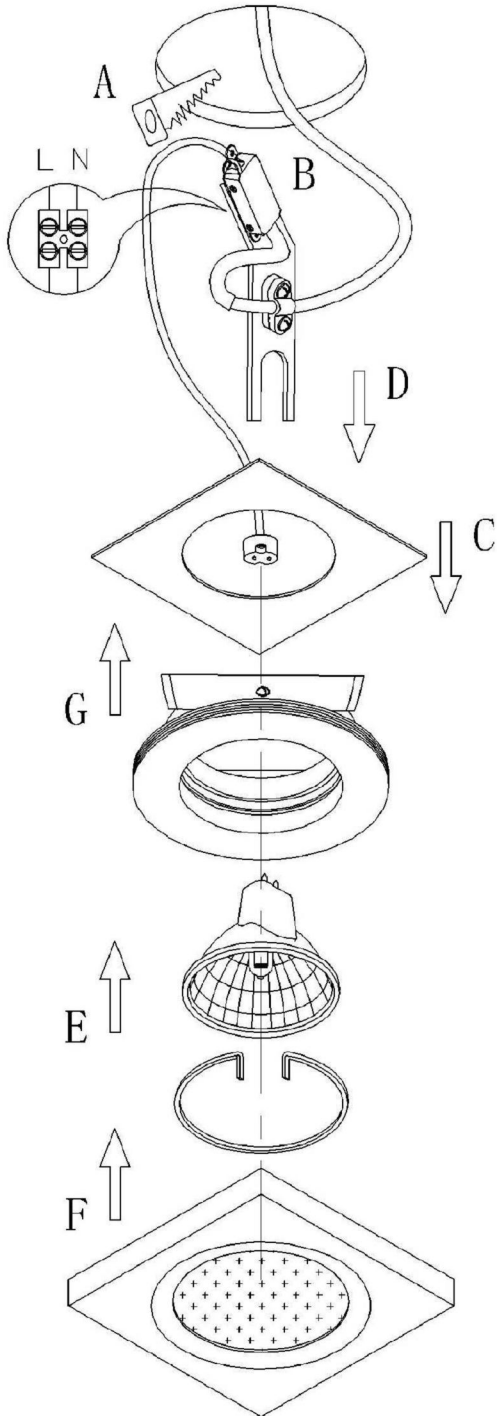

Line drawing of the item (with outline dimensions)

Item number:  
17106/01/12

Installation drawing (the same as it in its instruction manual)

17106/01/12  
ØA: 46mm

17107/01/12  
ØA: 66mm

Technical details

materials used:	aluminum
color:	alu
dimmmable and how is the fixture dimmmable:	No
size:                      Height:	22
Length:	72
Width:	72
Net Weight:	
power requirements:	
bulb type and maximum Wattage:	Excluded MR16bulb
number of bulbs:	1
IP degree:	IP20