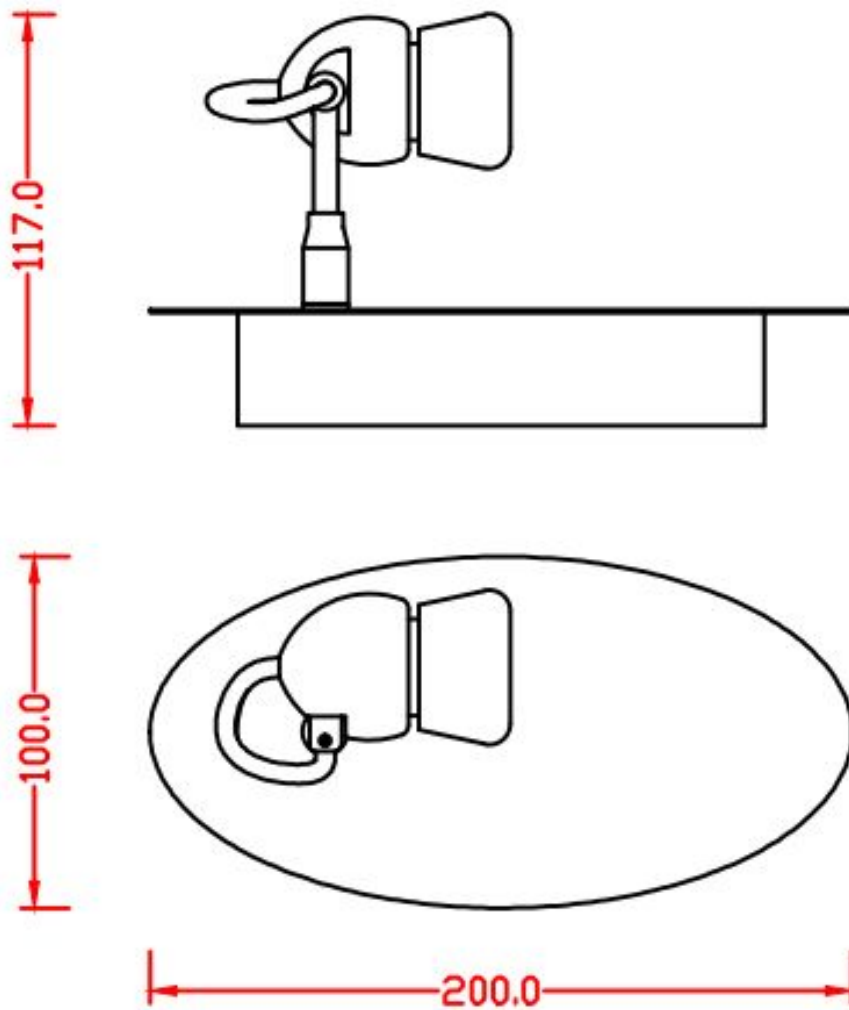

Line drawing of the item (with outline dimensions)

Item number: 16956-05-36

Installation drawing

16956/05/36

16956/15/36

16956/10/36

Technical details

materials used:	Metal
color:	Grey
dimmable and how is the fixture dimmable:	
size:	Height: 117mm Length: 200mm Width: 100mm Net Weight: 0.565kg
power requirements:	220-240V~50Hz
bulb type and maximum Wattage:	5W COB LED
number of bulbs:	1 × COB LED
IP degree:	IP20