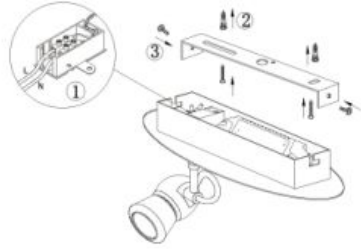

Line drawing of the item (with outline dimensions)

Item number: 16956-05-36

Installation drawing

16956/05/36

16956/15/36

16956/10/36

Technical details

materials used:	Metal
color:	Grey
dimmable and how is the fixture dimmable:	
size:	Height: 117mm Length: 200mm Width: 100mm Net Weight: 0.565kg
power requirements:	220-240V~50Hz
bulb type and maximum Wattage:	5W COB LED
number of bulbs:	1 × COB LED
IP degree:	IP20