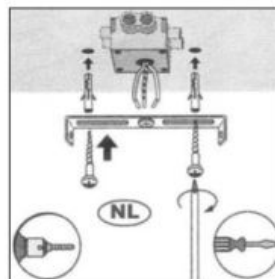

Line drawing of the item (with outline dimensions)

Item number: 16956-05-36

Installation drawing

16956/05/36

16956/15/36

16956/10/36

Technical details

materials used:	Metal
color:	Grey
dimmable and how is the fixture dimmable:	
size:	Height: 117mm Length: 200mm Width: 100mm Net Weight: 0.565kg
power requirements:	220-240V~50Hz
bulb type and maximum Wattage:	5W COB LED
number of bulbs:	1 × COB LED
IP degree:	IP20