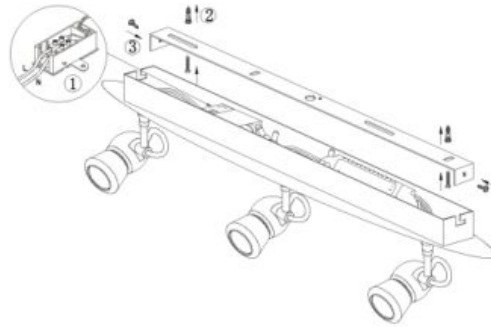

Line drawing of the item (with outline dimensions)

Item number: 16956-05-36

Installation drawing

16956/05/36

16956/15/36

16956/10/36

Technical details

materials used:	Metal
color:	Grey
dimmable and how is the fixture dimmable:	
size:	Height: 117mm Length: 200mm Width: 100mm Net Weight: 0.565kg
power requirements:	220-240V~50Hz
bulb type and maximum Wattage:	5W COB LED
number of bulbs:	1 × COB LED
IP degree:	IP20