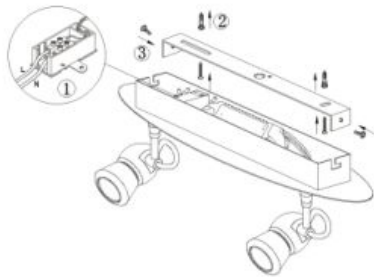

Line drawing of the item (with outline dimensions)

Item number: 16956-05-36

Installation drawing

16956/05/36

16956/15/36

16956/10/36

Technical details

materials used:	Metal
color:	Grey
dimmable and how is the fixture dimmable:	
size:	Height: 117mm Length: 200mm Width: 100mm Net Weight: 0.565kg
power requirements:	220-240V~50Hz
bulb type and maximum Wattage:	5W COB LED
number of bulbs:	1 × COB LED
IP degree:	IP20