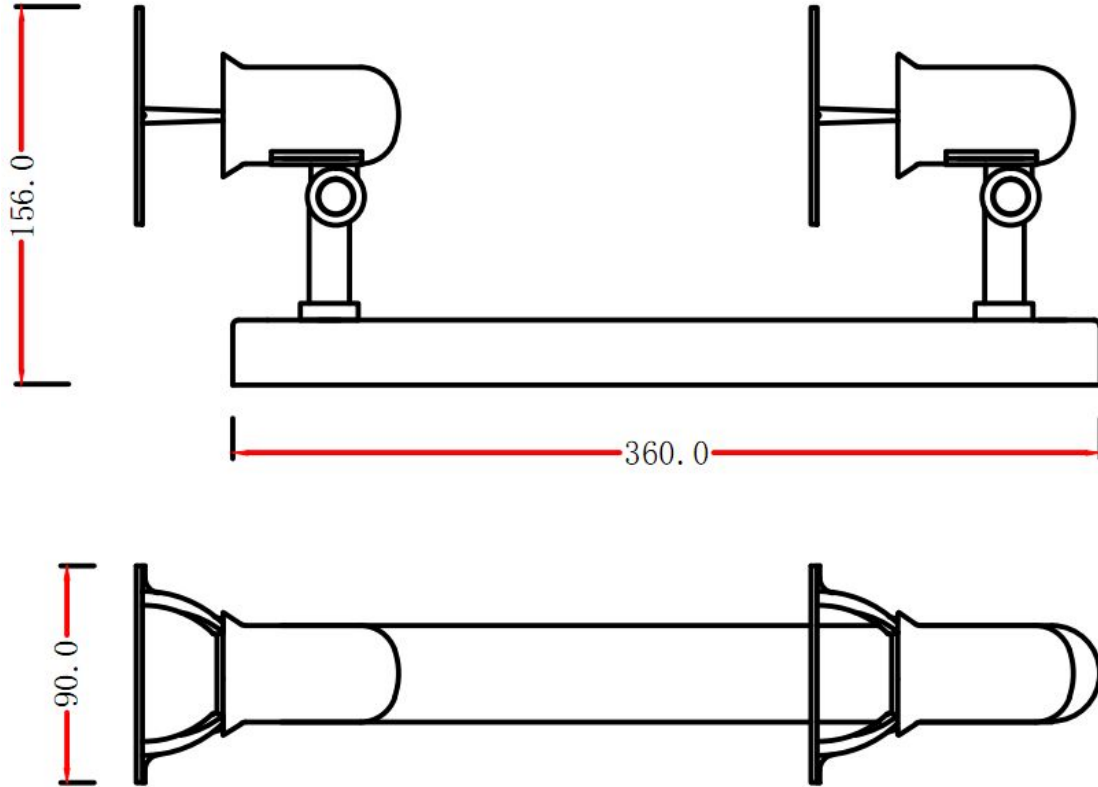

Line drawing of the item (with outline dimensions)

Item number: 16016-02-36

Installation drawing

Technical details

materials used:	Metal
color:	Silvergrey
dimmable and how is the fixture dimmable:	
size:	Height: 156mm Length: 360mm Width: 90mm Net Weight: 0.530kg
power requirements:	220-240V~50Hz
bulb type and maximum Wattage:	E14 Max.40W
number of bulbs:	2 × E14
IP degree:	IP20