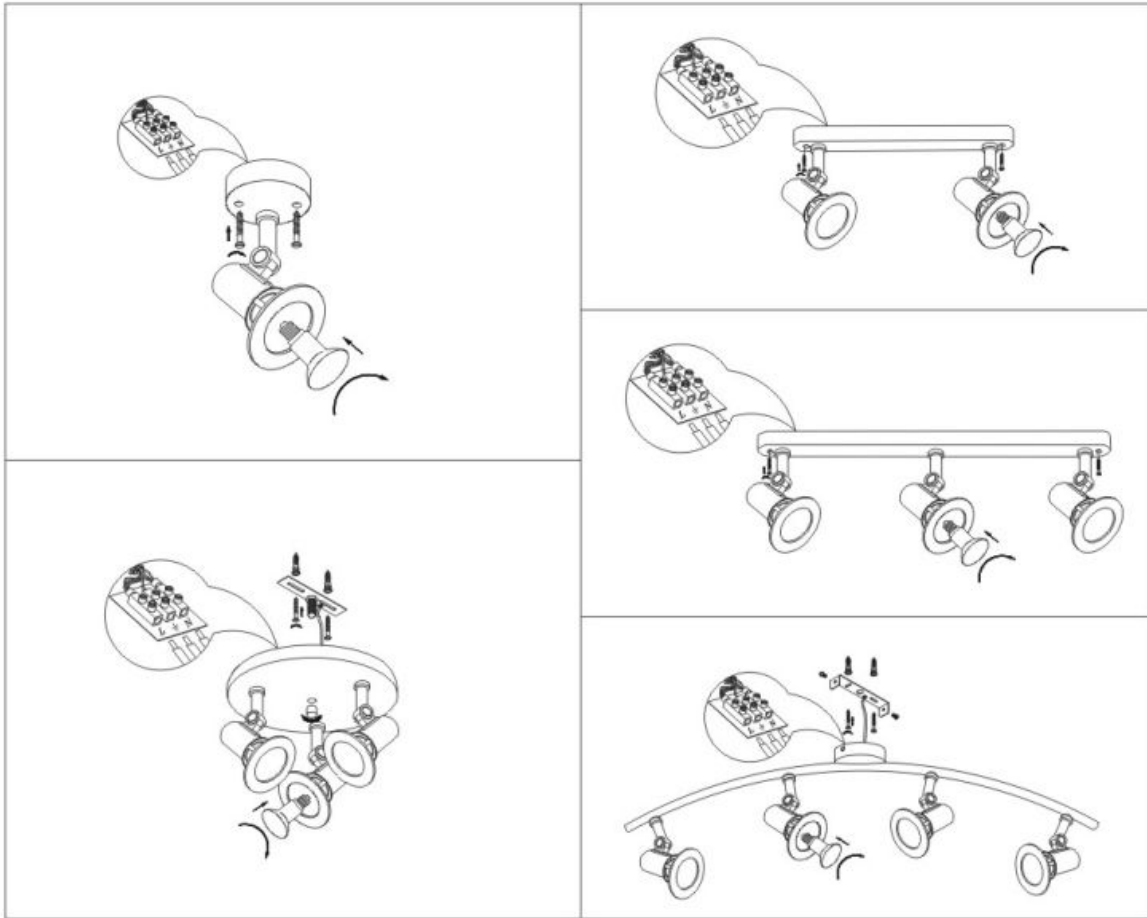

Line drawing of the item (with outline dimensions)

Item number: 16016-02-36

Installation drawing

Technical details

materials used:	Metal
color:	Silvergrey
dimmable and how is the fixture dimmable:	
size:	Height: 156mm Length: 360mm Width: 90mm Net Weight: 0.530kg
power requirements:	220-240V~50Hz
bulb type and maximum Wattage:	E14 Max.40W
number of bulbs:	2 × E14
IP degree:	IP20