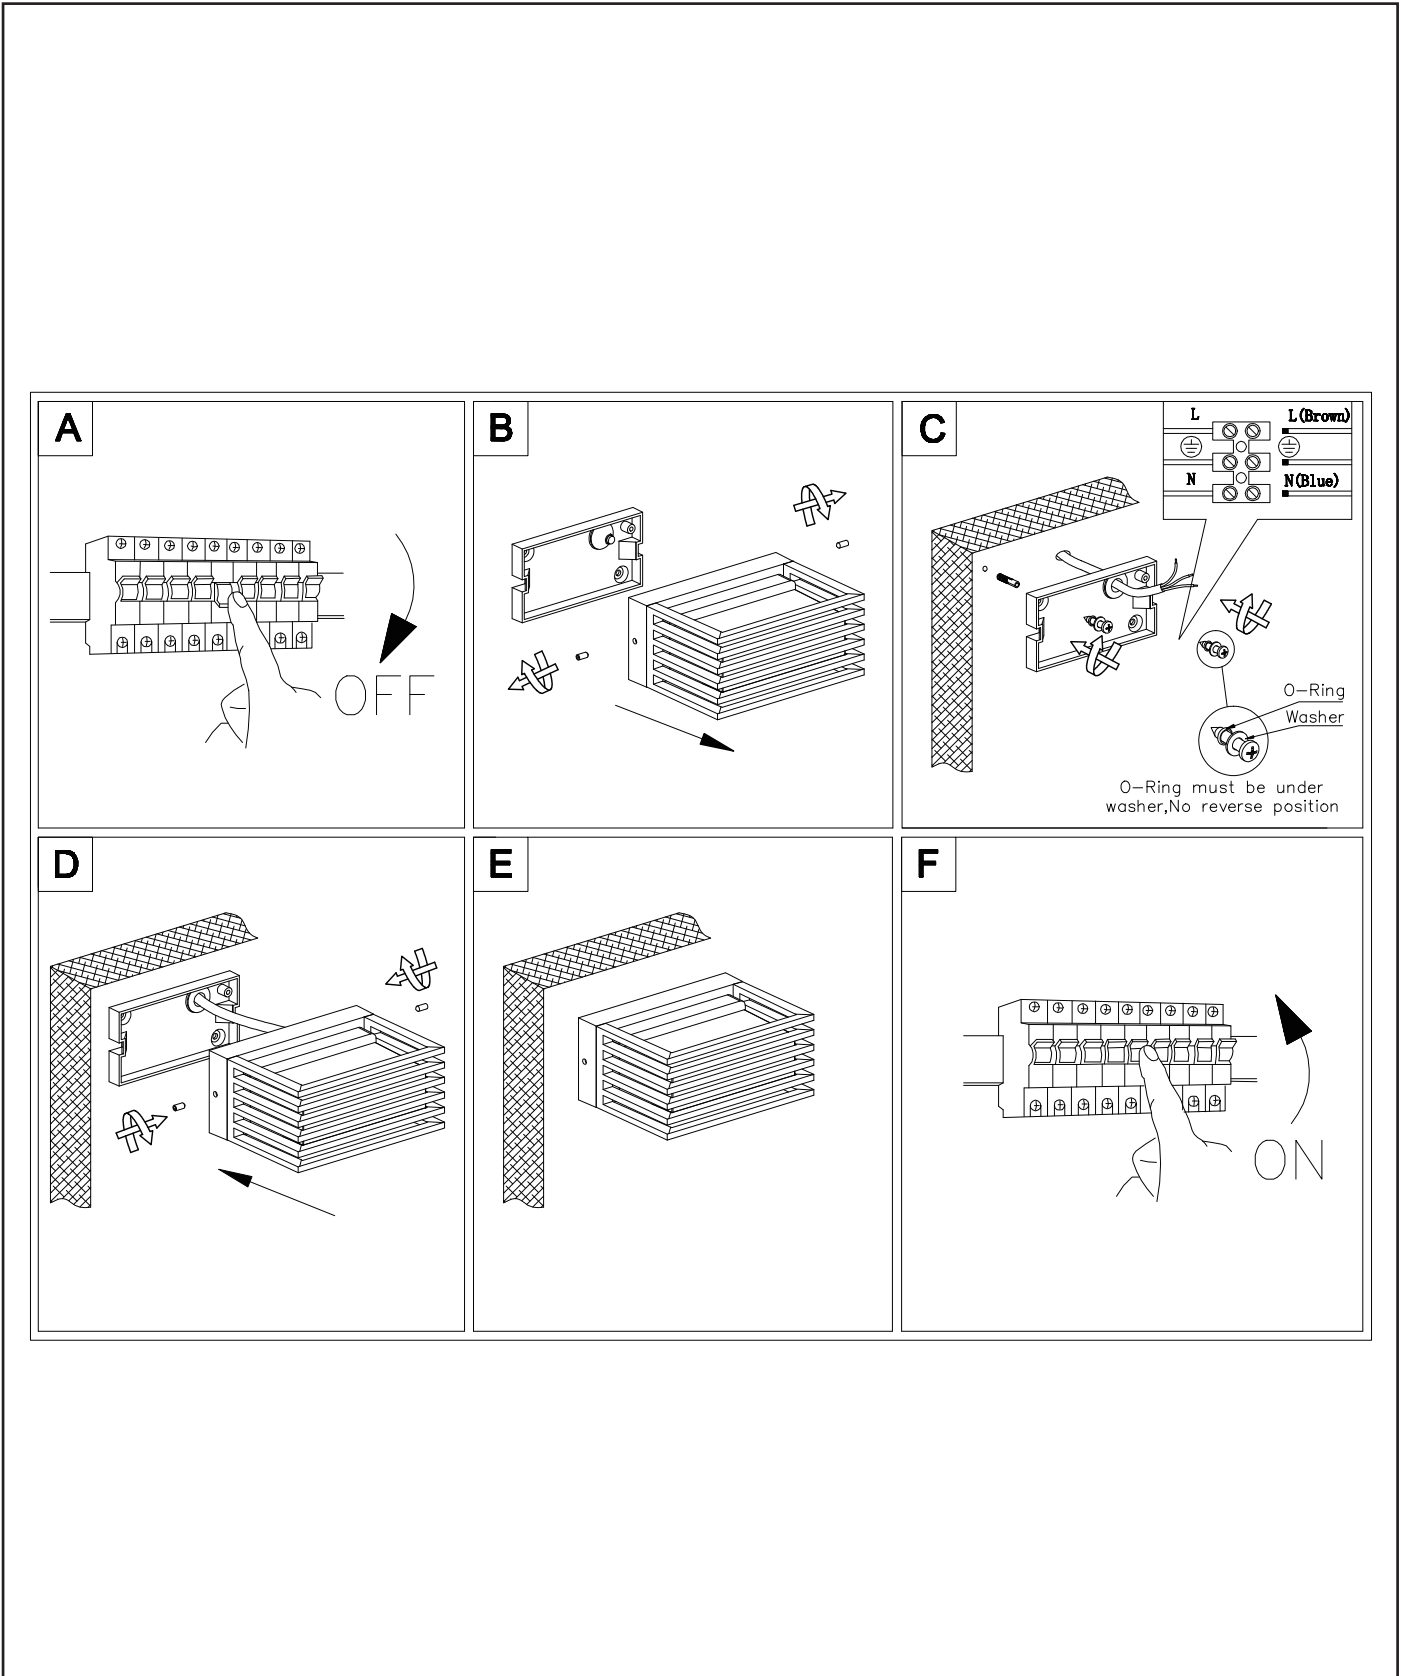

Dit product bevat een lichtbron van energie-efficiëntieklasse G
Ce produit contient une source lumineuse de classe énergétique G
This product contains a light source of energy efficiency class G
Dieses Produkt enthält eine Lichtquelle der Energieeffizienzklasse G
Ten produkt zawiera ród o wiat a o klasie efektywno ci energetycznej G