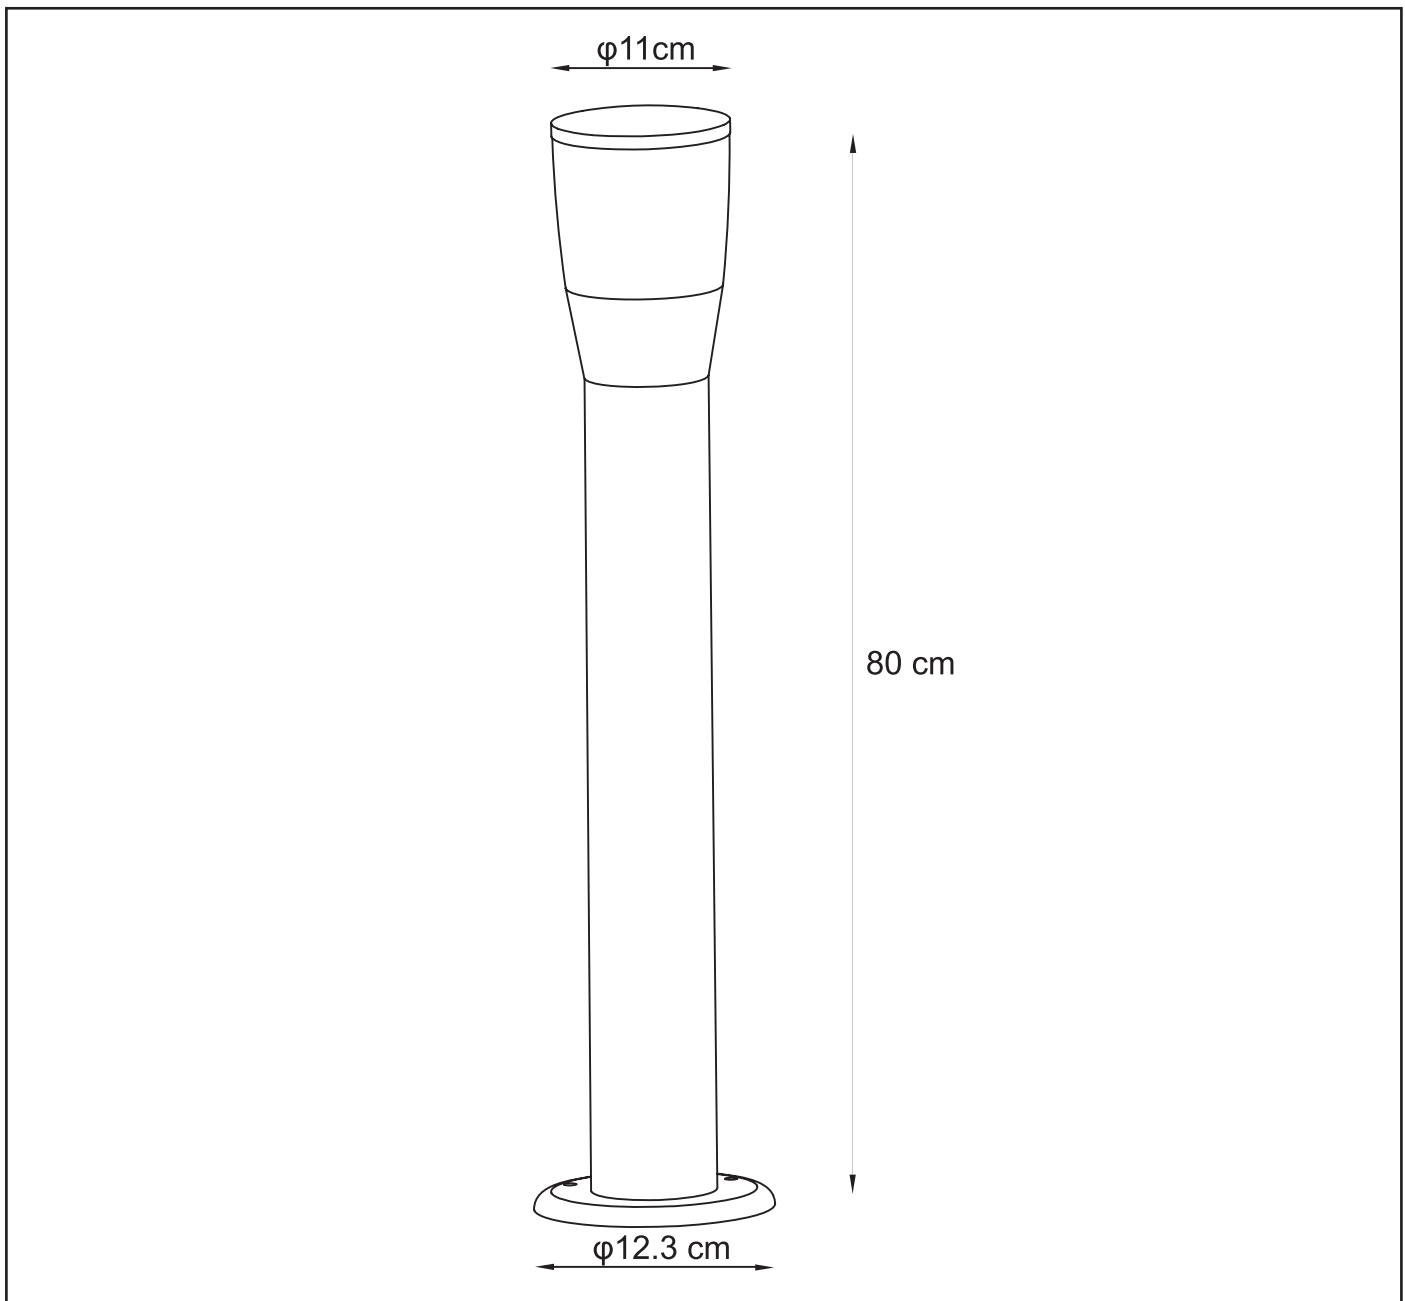

#### General

Dimensions LxWxH : 12.3 cm x 12.3 cm x 80 cm

Height minimum : 80 cm

Height maximum : 80 cm

Dimensions shade LxWxH :  $\varnothing$ 10.7 cm x 10 cm

Main material : Aluminium

Ceiling rose material : Aluminium

#### Product specifications

Dimmable : Yes

Light direction : Uplight

Adjustable in height : No

Directional : Directional

Cable : No

Cable length : No

Sensor : Without sensor

LUCIDE

TECHNICAL DRAWING&DIMENSIONS

## NINKE-LED

Item number : 14892/80/30

EAN code : 5411212144171

For more specifications, dimensions please visit

[www.lucide.com](http://www.lucide.com)