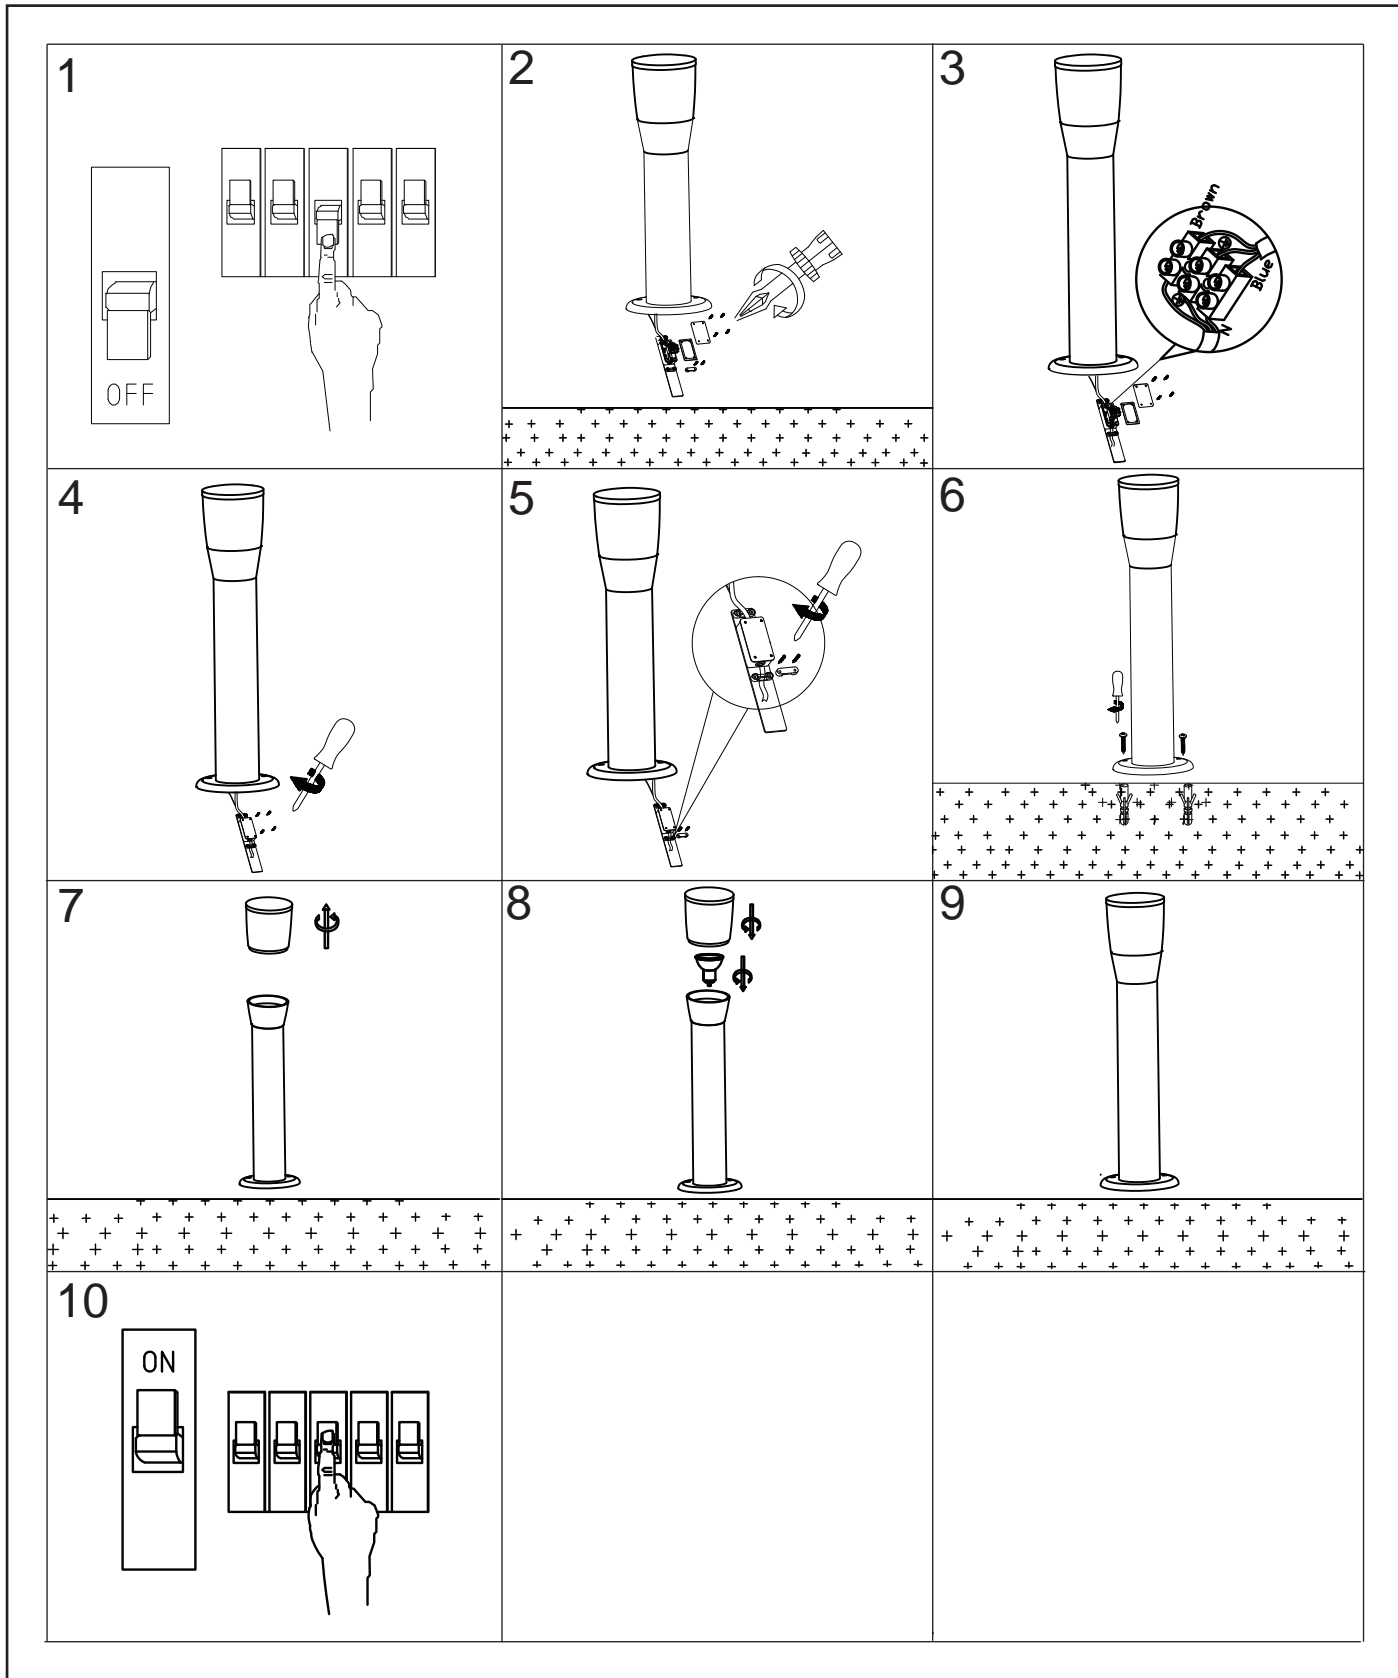

LUCIDE

INSTALLATION DRAWING SPECIFICATIONS

Dit product bevat een lichtbron van energie-efficiëntieklasse A+
Ce produit contient une source lumineuse de classe énergétique A+
This product contains a light source of energy efficiency class A+
Dieses Produkt enthält eine Lichtquelle der Energieeffizienzklasse A+
Ten produkt zawiera ród o wiat a o klasie efektywno ci energetycznej A+