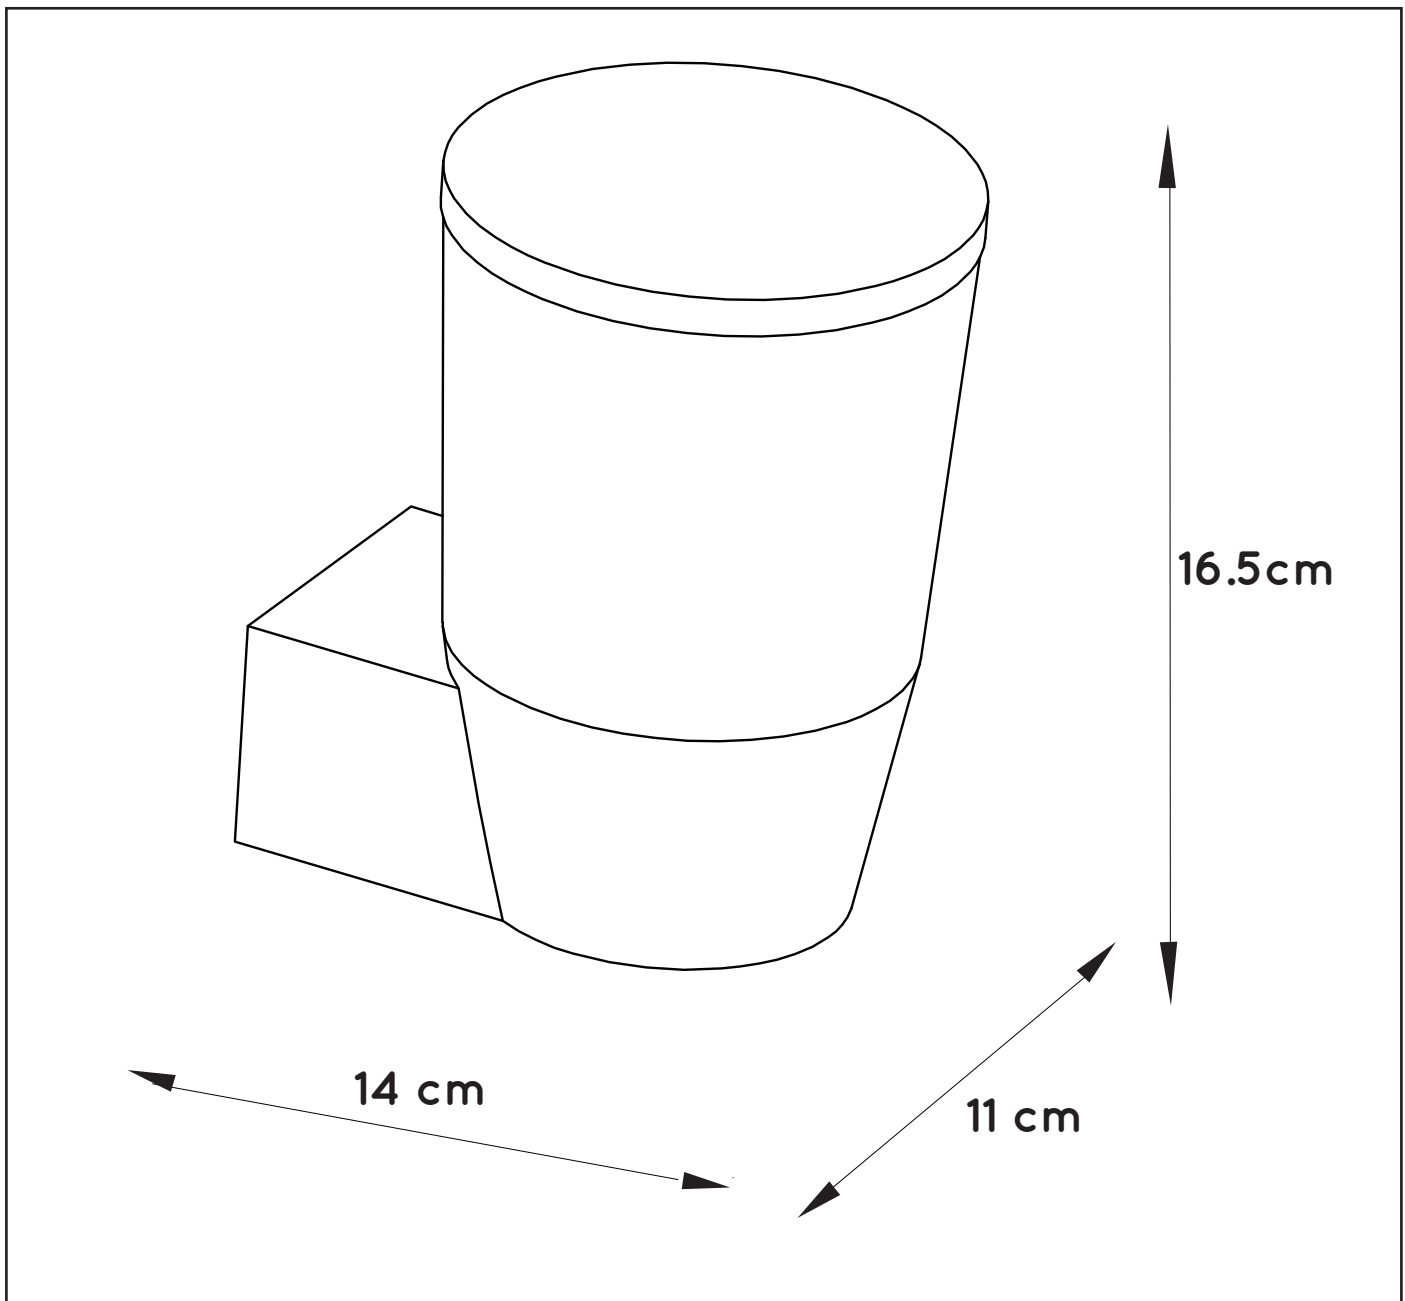

NINKE-LED

Item number : 14892/01/30
EAN code : 5411212144164

For more specifications, dimensions please visit
www.lucide.com